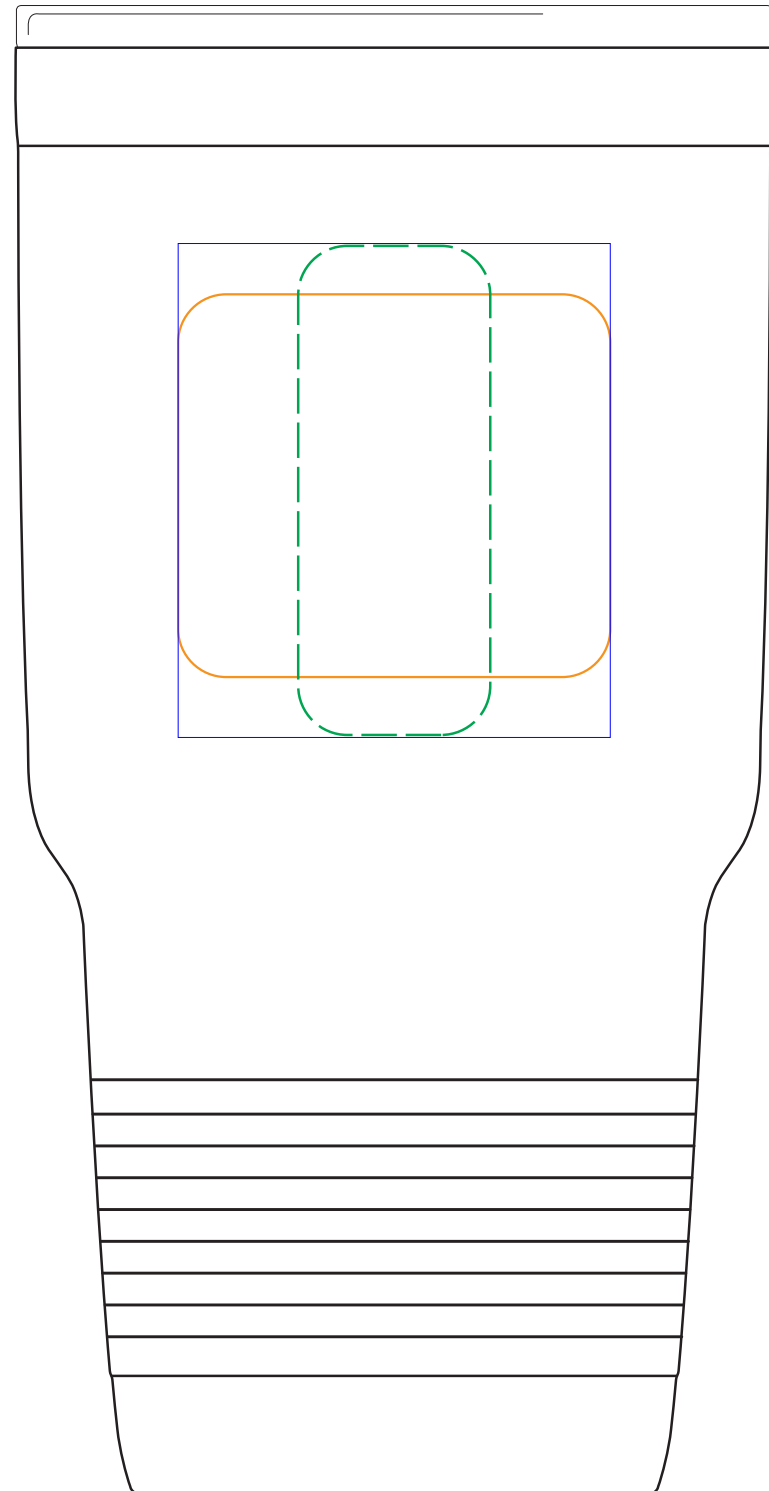

68-162

68-162NVY Polar Camel Tumbler, Navy
Qty: LASER ENGRAVED

68-162RED Polar Camel Tumbler, Red
Qty: LASER ENGRAVED

68-162BLK Polar Camel Tumbler, Black
Qty: LASER ENGRAVED

68-162GRN Polar Camel Tumbler, Green
Qty: LASER ENGRAVED

68-162RBL Polar Camel Tumbler, Royal Blue
Qty: LASER ENGRAVED

68-162WHT Polar Camel Tumbler, White
Qty: LASER ENGRAVED

68-162AQU Polar Camel Tumbler, Aqua
Qty: LASER ENGRAVED

DO NOT GO OUTSIDE THE MAX WIDTH

REVERSE OUT LOGOS IF NEEDED
SEE EXAMPLE BELOW FOR REFERENCE

Logo Example

Deep Etch Reversed for LASER only

Size / REGULAR

Max Width: 2.25"