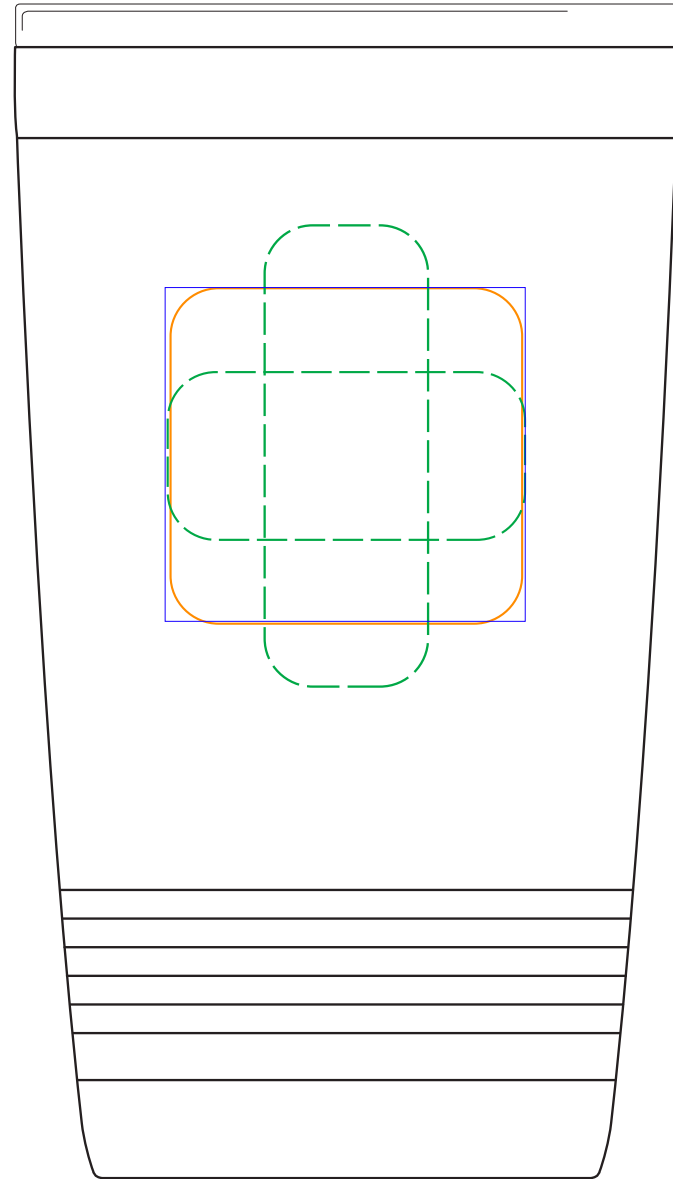

# 68-160

**DO NOT GO OUTSIDE THE MAX WIDTH**

68-160NVY Polar Camel Tumbler, Navy  
Qty: LASER ENGRAVED

68-160RED Polar Camel Tumbler, Red  
Qty: LASER ENGRAVED

68-160BLK Polar Camel Tumbler, Black  
Qty: LASER ENGRAVED

68-160GRN Polar Camel Tumbler, Green  
Qty: LASER ENGRAVED

68-160RBL Polar Camel Tumbler, Royal Blue  
Qty: LASER ENGRAVED

68-160WHT Polar Camel Tumbler, White  
Qty: LASER ENGRAVED

68-160AQU Polar Camel Tumbler, Aqua  
Qty: LASER ENGRAVED

**REVERSE OUT LOGOS IF NEEDED**

**SEE EXAMPLE BELOW FOR REFERENCE**

*Logo Example*

*Deep Etch    Reversed for LASER only*

**Size / REGULAR for vertical or square logos**

**MEDIUM for horizontal logos**

**Max Width: 1.875"**