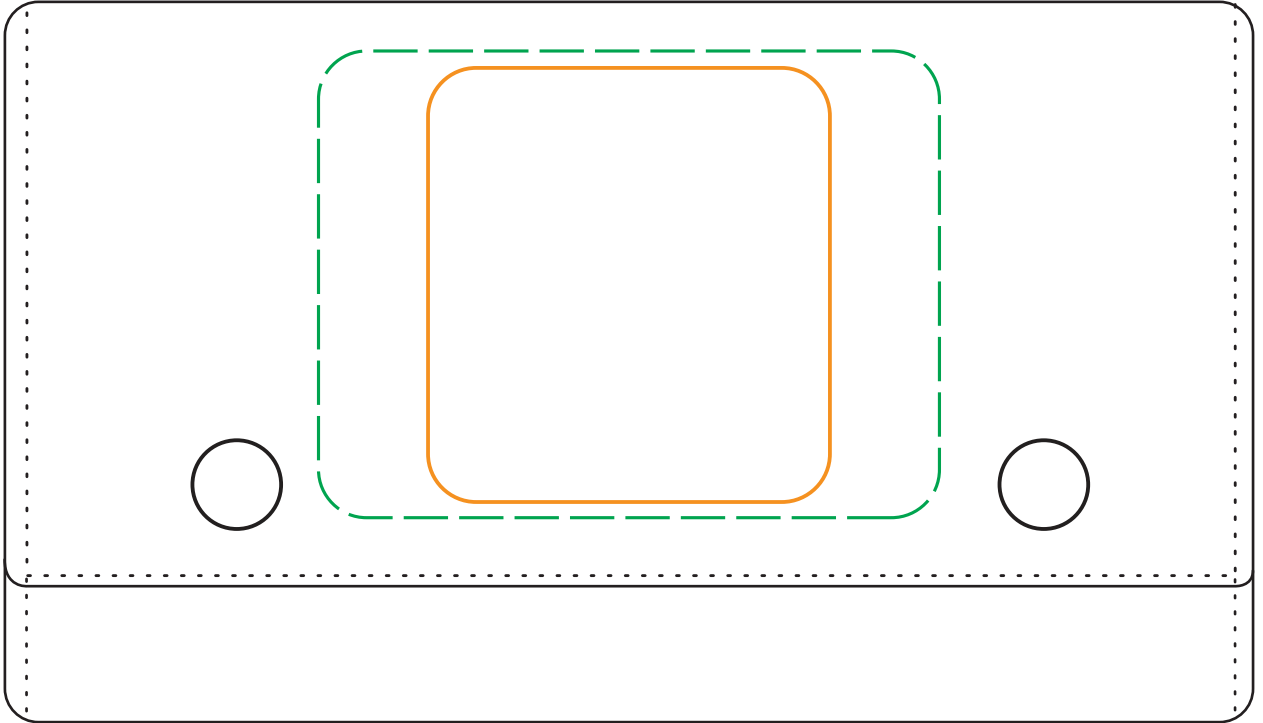

68-051 Saloon Card & Dice Set  
Qty: LASER ENGRAVED

68-051