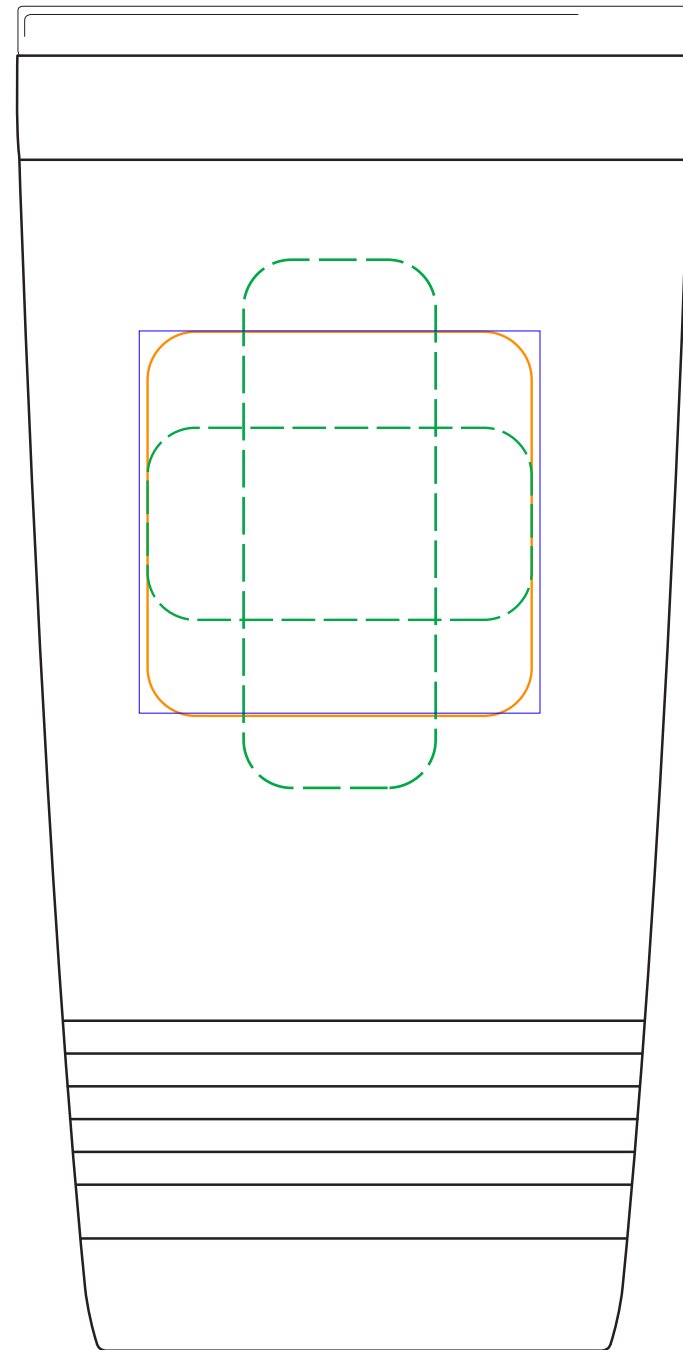

68-161

68-161NVY Polar Camel Tumbler, Navy
Qty: LASER ENGRAVED

68-161RED Polar Camel Tumbler, Red
Qty: LASER ENGRAVED

68-161BLK Polar Camel Tumbler, Black
Qty: LASER ENGRAVED

68-161GRN Polar Camel Tumbler, Green
Qty: LASER ENGRAVED

68-161RBL Polar Camel Tumbler, Blue
Qty: LASER ENGRAVED

68-161WHT Polar Camel Tumbler, White
Qty: LASER ENGRAVED

68-161AQU Polar Camel Tumbler, Aqua
Qty: LASER ENGRAVED

DO NOT GO OUTSIDE THE MAX WIDTH

REVERSE OUT LOGOS IF NEEDED

SEE EXAMPLE BELOW FOR REFERENCE

Logo Example

Deep Etch Reversed for LASER only

Size / REGULAR for vertical or square logos

MEDIUM for horizontal logos

Max Width: 2"