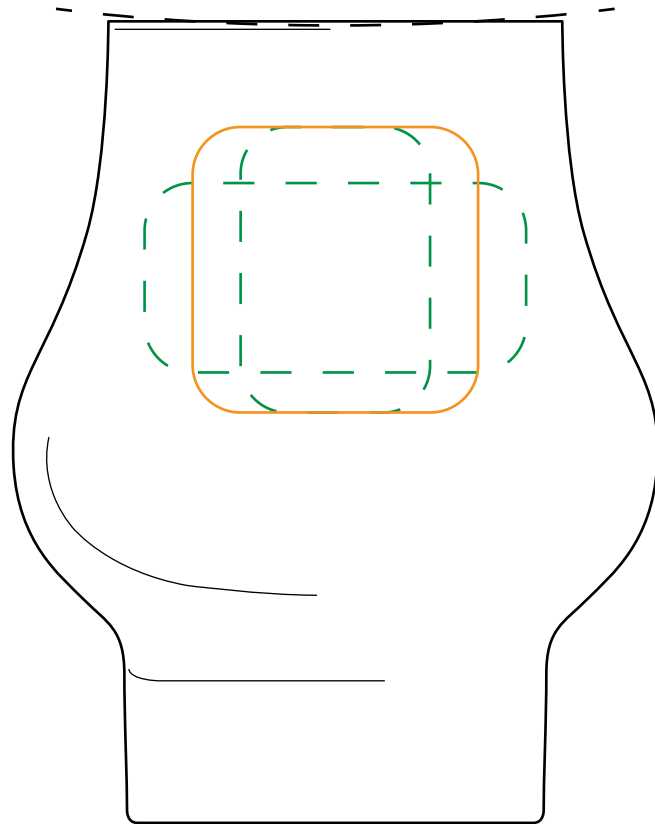

Placement for proof:

34-008

34-008 Cask Taster
Qty: DEEP ETCH (IND)

34-008 Cask Taster
Qty: DEEP ETCH (BULK)

34-008 Cask Taster
Qty: Sets/2 DEEP ETCH

34-008 Cask Taster
Qty: Sets/4 DEEP ETCH

***** LITE ETCH NOT AVAILABLE**