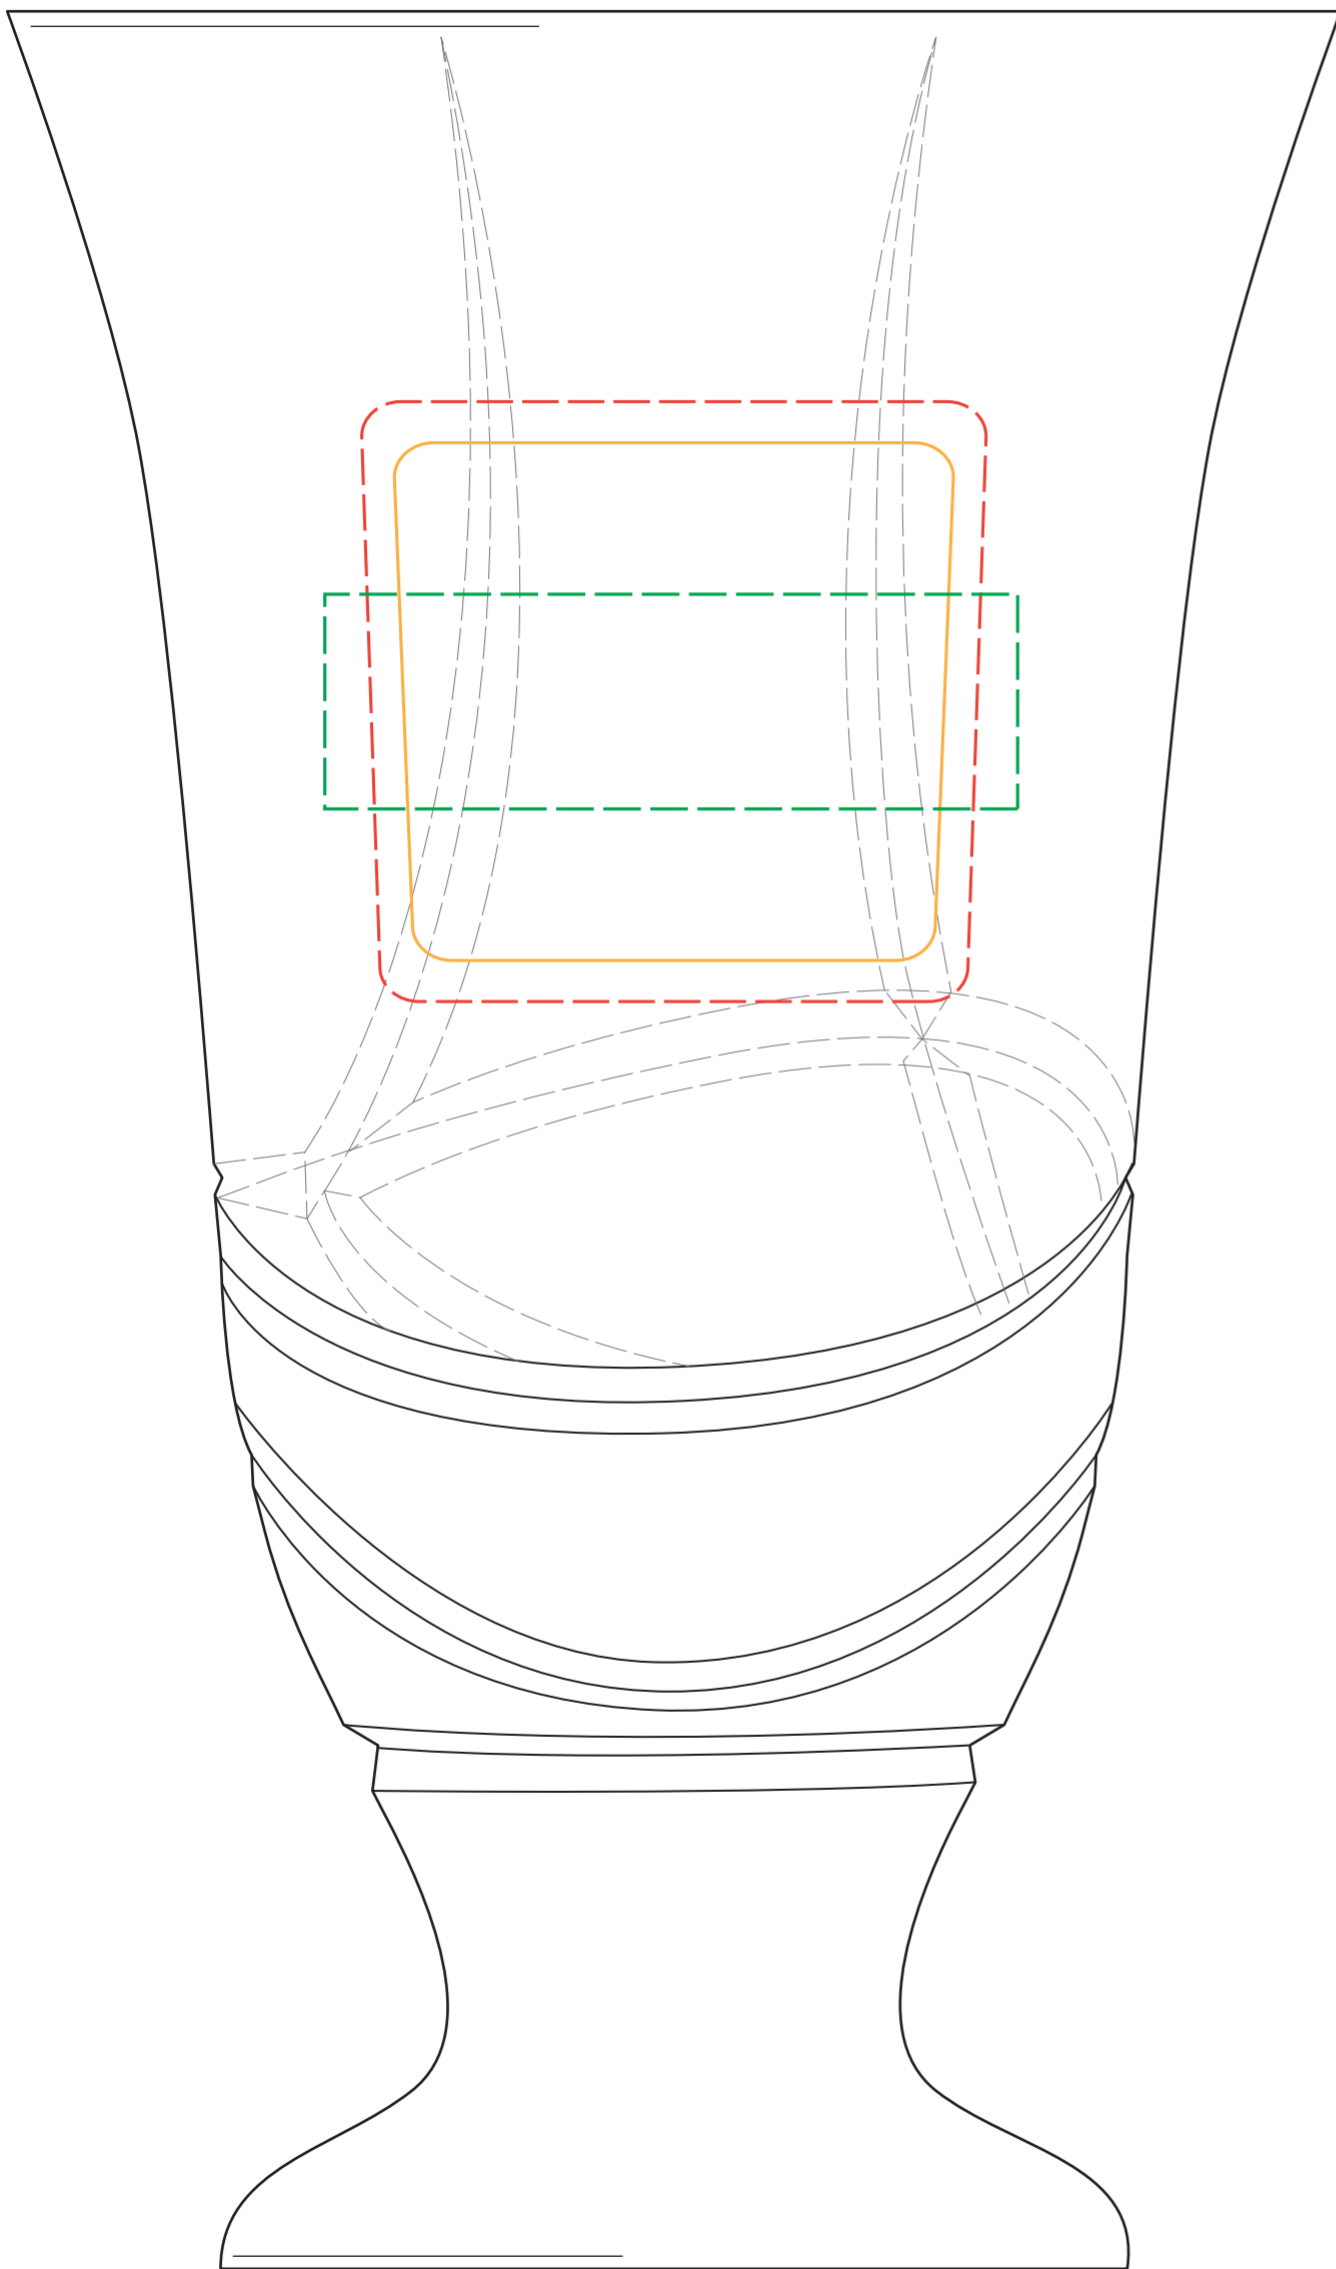

26-170L Marley Trophy Vase  
Qty: DEEP ETCH

26-170S Marley Trophy Vase  
Qty: DEEP ETCH