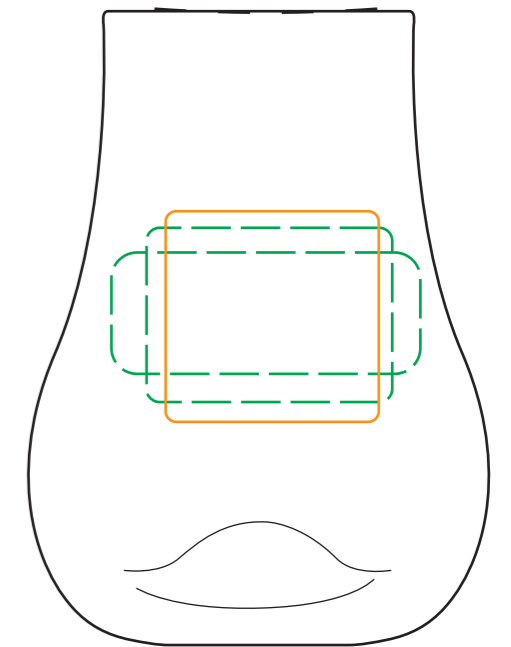

# 99-037

99-037 5pc. Whiskey Tasting Set Qty:

Each set includes: 1 set/4 34-002 Angel Whisky Taster & (1) 90-005 Acacia Tasting Board

**Bottom etch NOT AVAILABLE**

**SSE available**

**Size/ XSMALL**

Best: 1.1"w x 1.1"h

Max: 1.6"w x .6"h

## 34-002

34-002 Angel Whisky Taster  
Qty: set/4 DEEP ETCH

90-005 Board for Taster Set Qty: