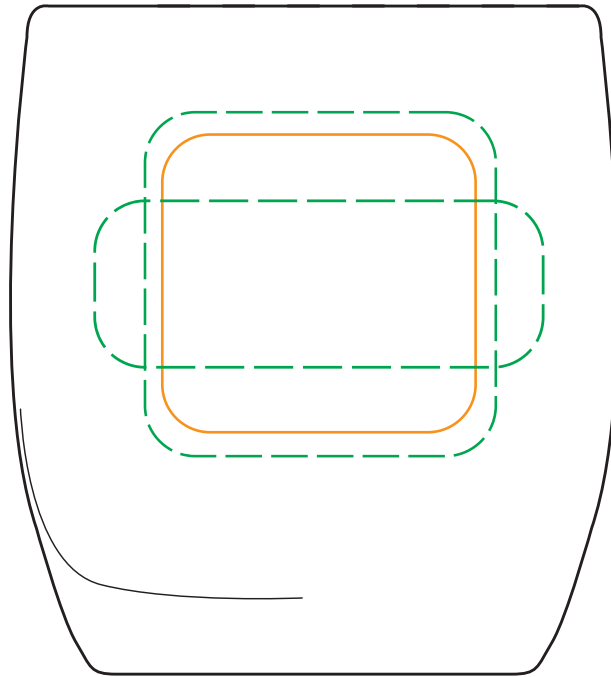

**Bottom etch AVAILABLE - see below**  
**SSE available - same as front**

**Size/ SMALL to SMALL+**

Best: 1.6"w x 1.5"h

Max: 1.8"w x 1.8"h

**34-003**

34-003 Chase Rocks Glass  
Qty: DEEP ETCH

**Bottom Etch**