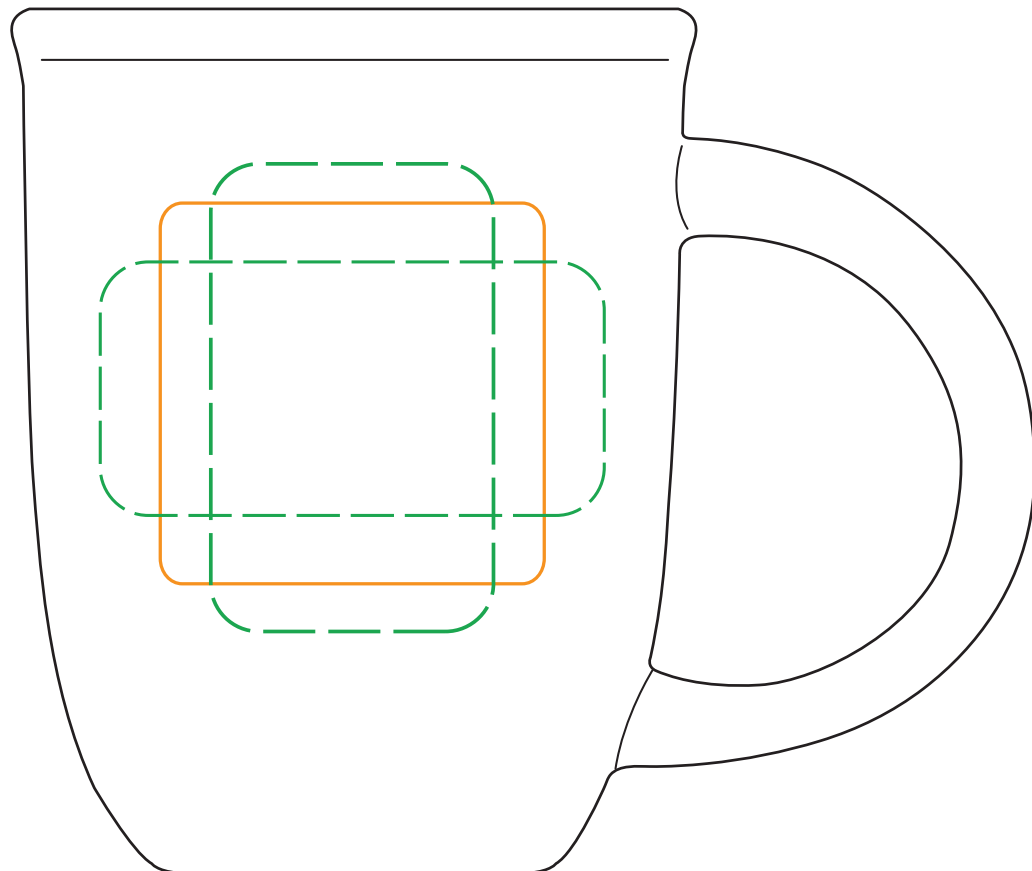

Bottom etch NOT AVAILABLE
SSE available - different back than front (see left of artboard)

Size/ CS
SMILES - SEE BELOW FOR DETAILS

Best: 2"w x 2"h
Max: 2.625"w x 1.3"h (horizontal)

**NOTE: Line weight for all
CERAMIC ITEMS must be 1.3 + line weight**

Placement for proof:

02-122

02-122CRL Coral Emery Mug
Qty: DEEP ETCH

02-122YEL Yellow Emery Mug
Qty: DEEP ETCH

02-122BLU Blue Emery Mug
Qty: DEEP ETCH

02-122AQU Aqua Emery Mug
Qty: DEEP ETCH