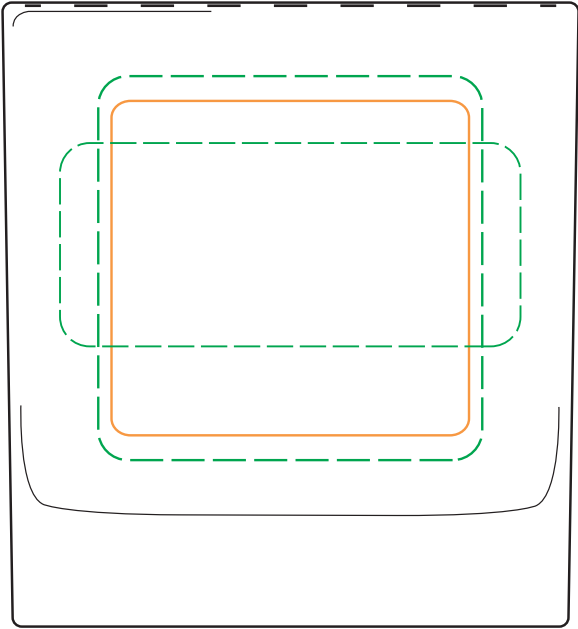

**Bottom etch AVAILABLE (waiting on glass to add)
SSE available**

Size/ MEDIUM

Best: 1.8" w x 1.8" h

Max: 2" x 2" (only if needed)

01-990 Selection Old Fashioned
Qty: DEEP ETCH

01-990

MEDIUM