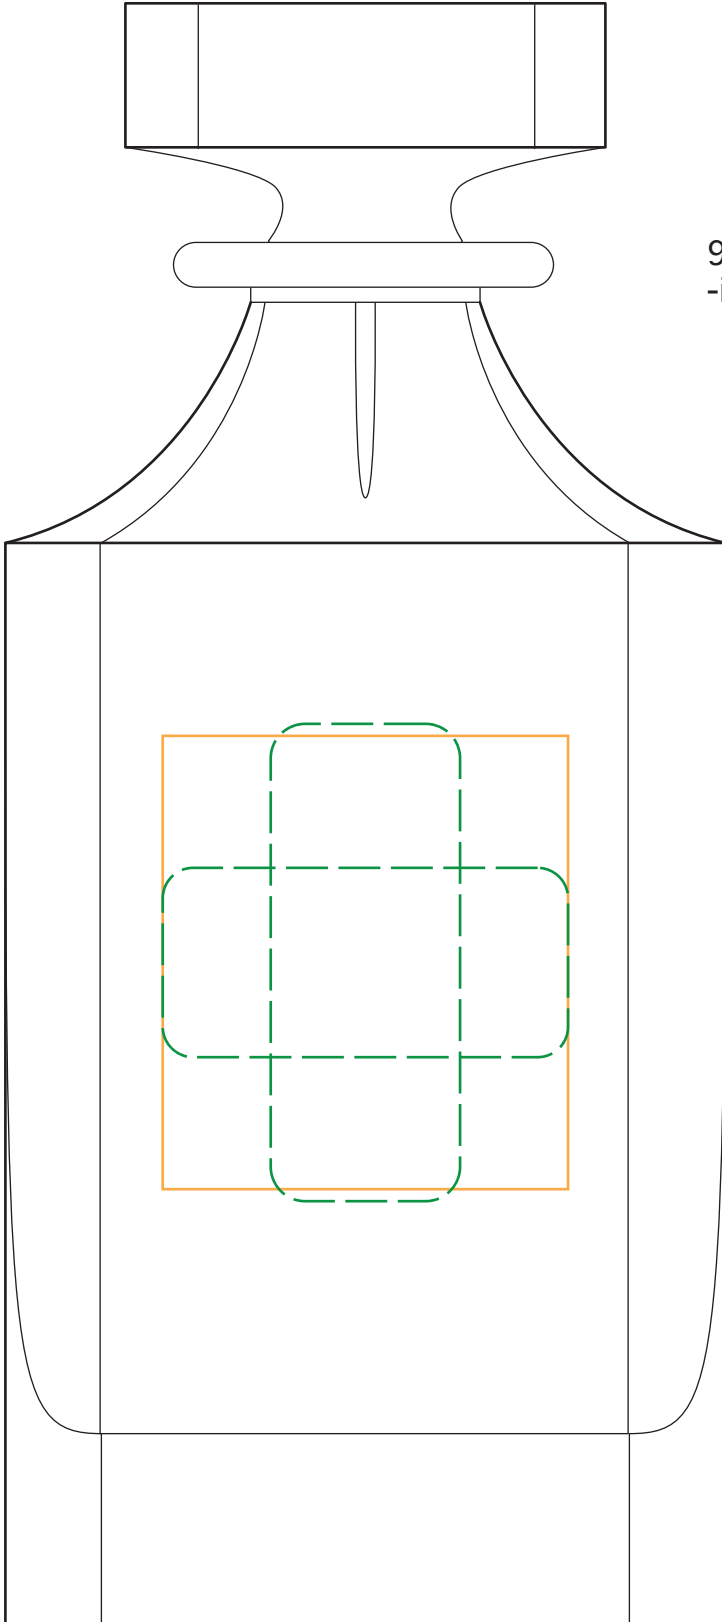

99-664 3-Piece Executive Bar Set

26-048 Executive Decanter
Qty: DEEP ETCH

26-048

99-664 Executive Decanter 3pc. Set Qty:
-includes:

26-048 Executive Decanter
Qty: DEEP ETCH (99-664)

07-036 Harmony OTR
Qty: set/4 DEEP ETCH (99-664)