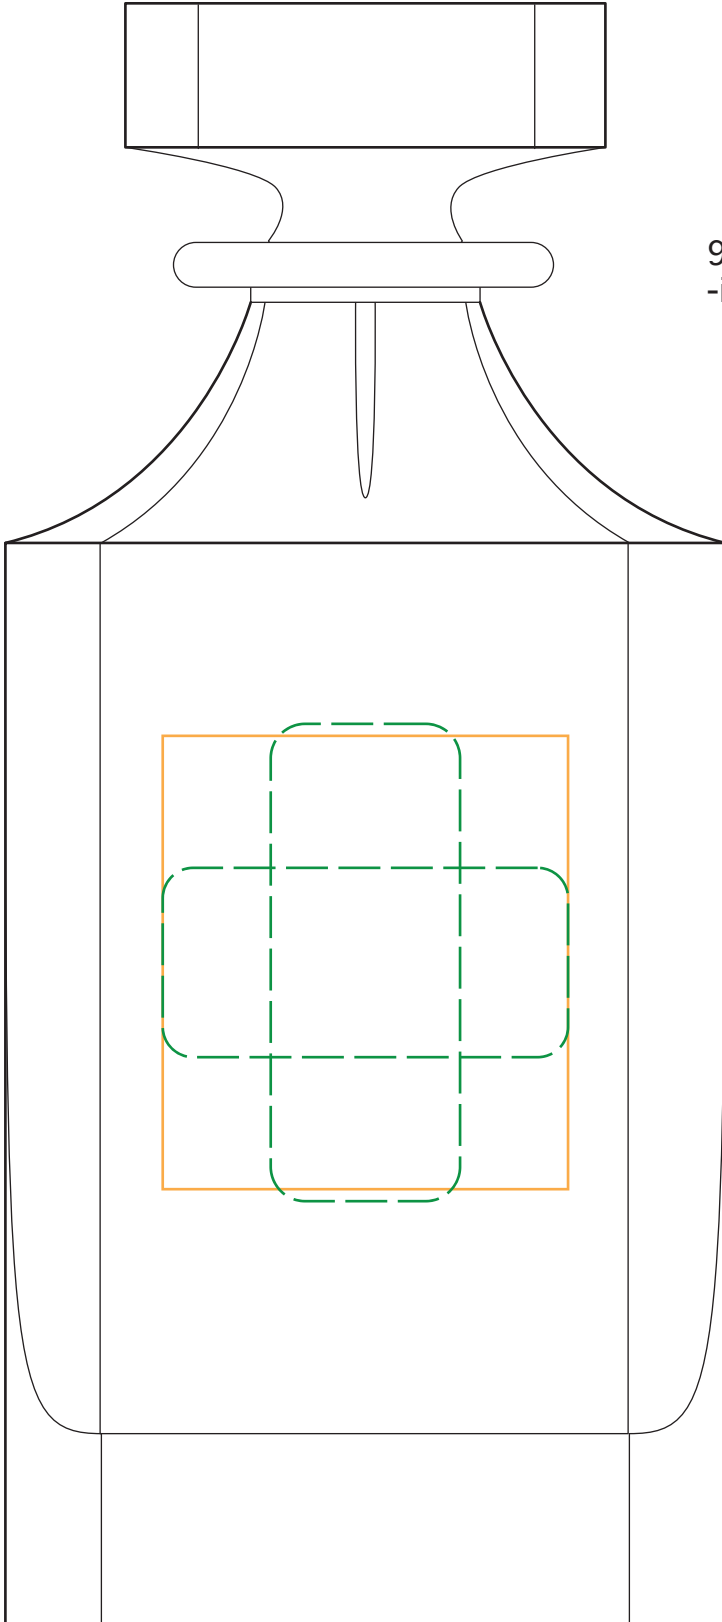

99-663 3-Piece Executive Bar Set

26-048 Executive Decanter
Qty: DEEP ETCH

26-048

99-663 Executive Decanter 3pc. Set Qty:
-includes:

26-048 Executive Decanter
Qty: DEEP ETCH (99-663)

07-036 Harmony OTR
Qty: set/2 DEEP ETCH (99-663)