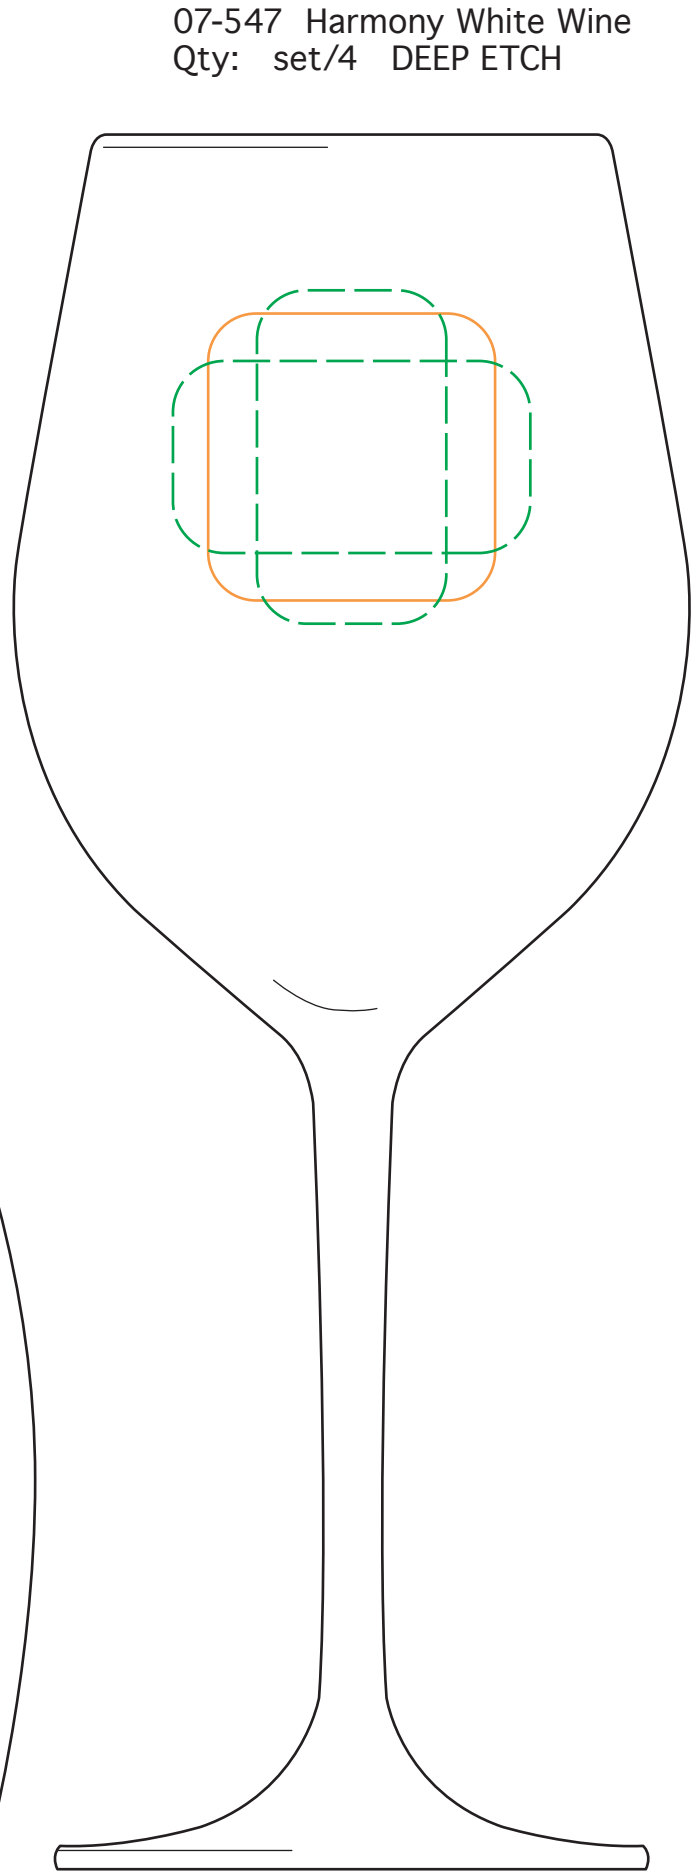

# 99-063 Classic Wine 5 pc. Set

07-653 Classic Wine Decanter  
Qty: DEEP ETCH

07-547 Harmony White Wine  
Qty: set/4 DEEP ETCH