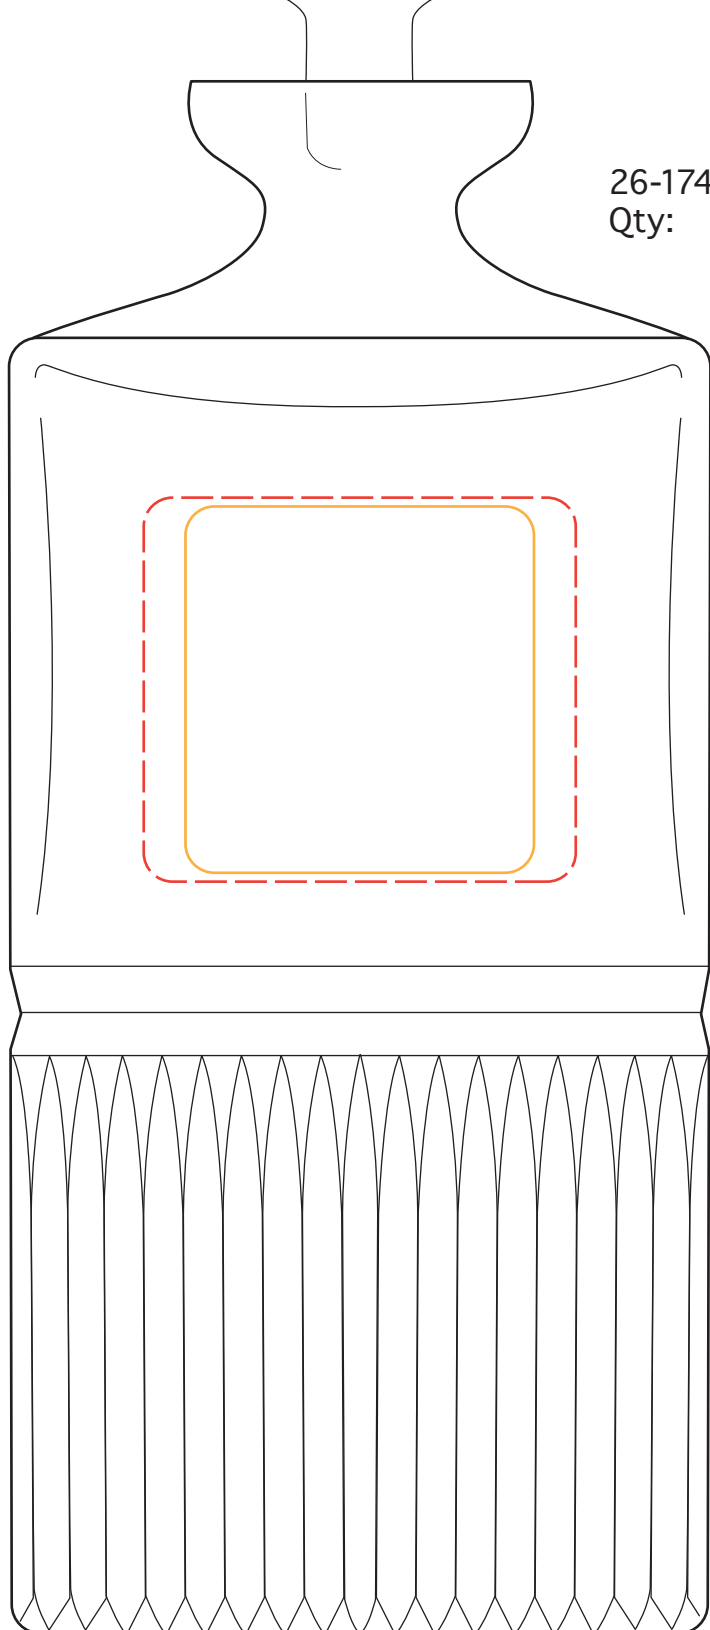

99-035 Parker 5pc. Decanter Set

Best: 1.5 w X 1.5 h

Max: 2.25 w X 2 h

SIZE: MEDIUM

WARP:

26-174 Parker Decanter
Qty: DEEP ETCH

Best: 1.5 w X 1.5 h

Max: 2 w X 1.625 h

SIZE: SMALL

WARP:

26-173 Parker Rocks Glass
Qty: set/4 DEEP ETCH