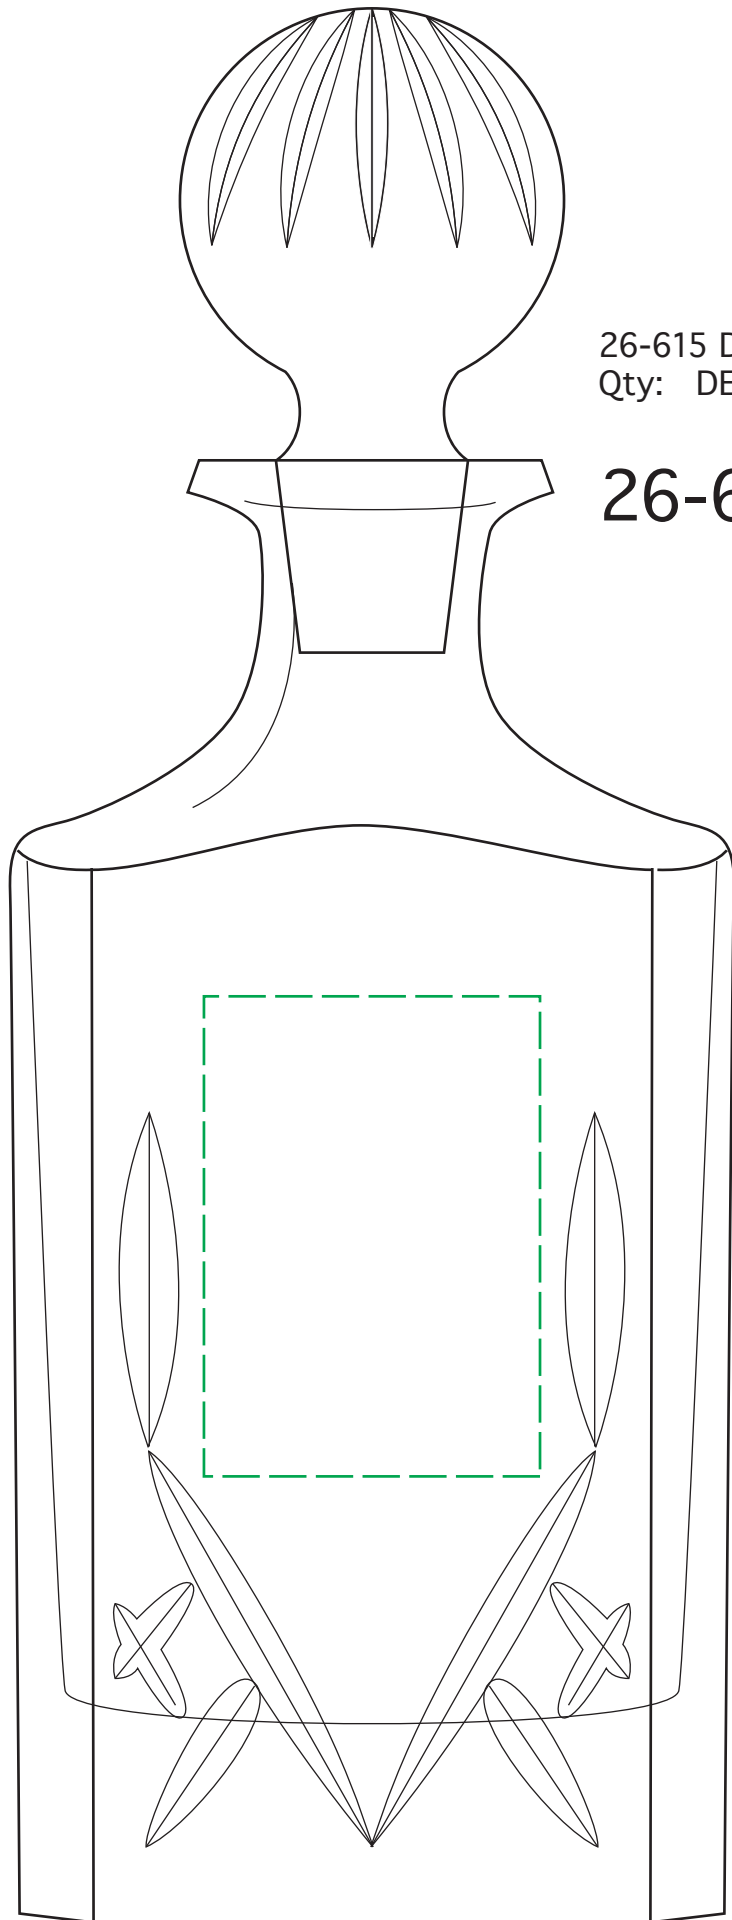

99-033 Director's 5-Piece Whiskey Set

26-615 Director's Whiskey Decanter
Qty: DEEP ETCH

26-615

82-652 Director's OTR
Qty: set/4 DEEP ETCH

82-652