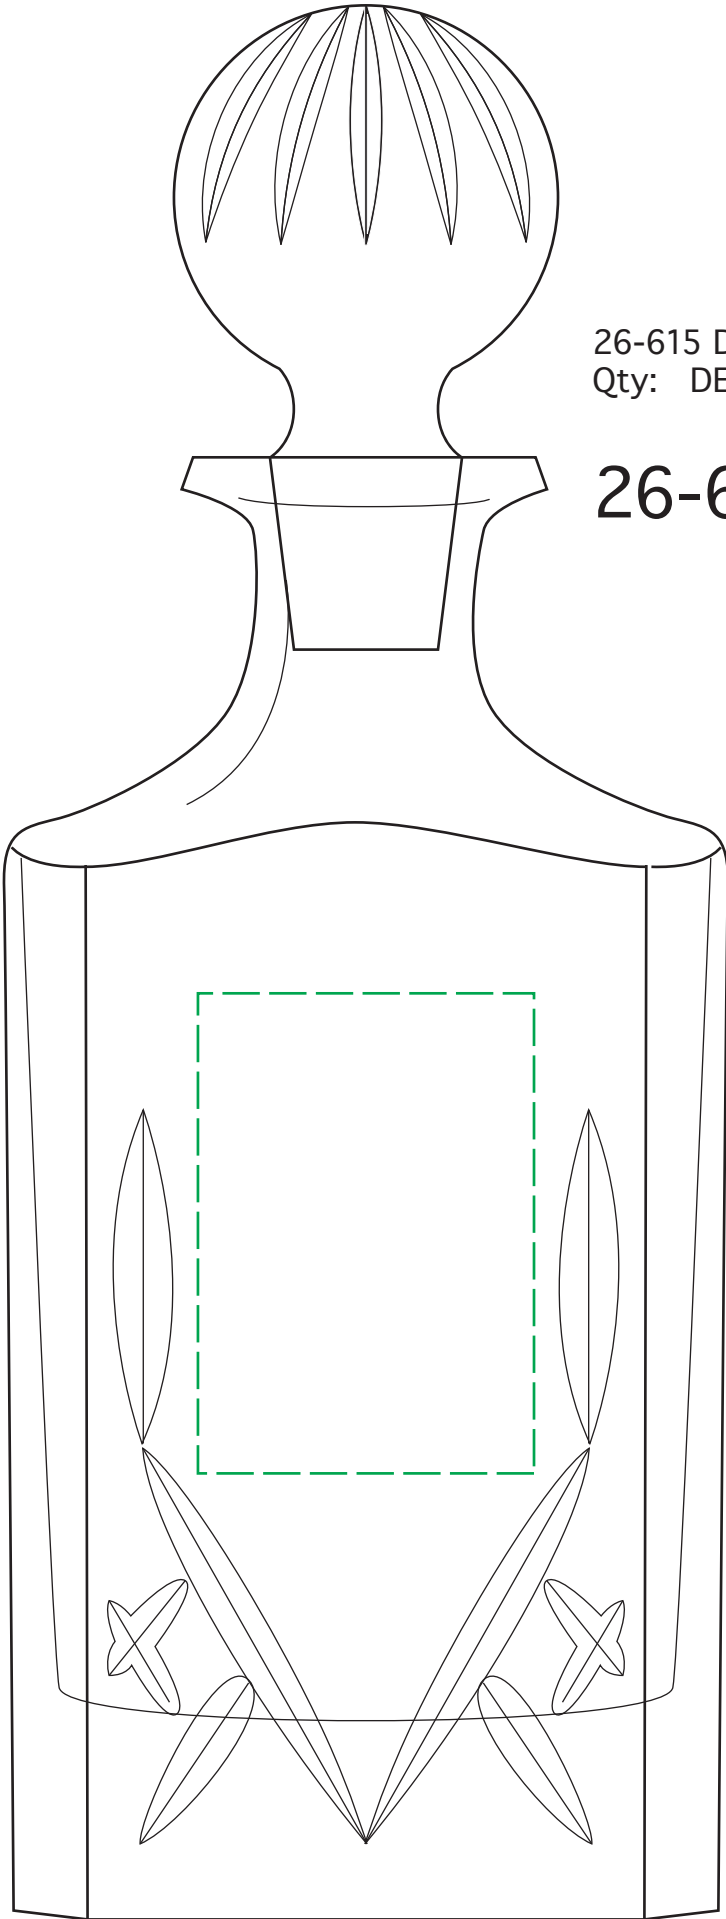

# 99-031 Director's 3-Piece Whiskey Set

26-615 Director's Whiskey Decanter  
Qty: DEEP ETCH

**26-615**

82-652 Director's OTR  
Qty: set/2 DEEP ETCH

**82-652**