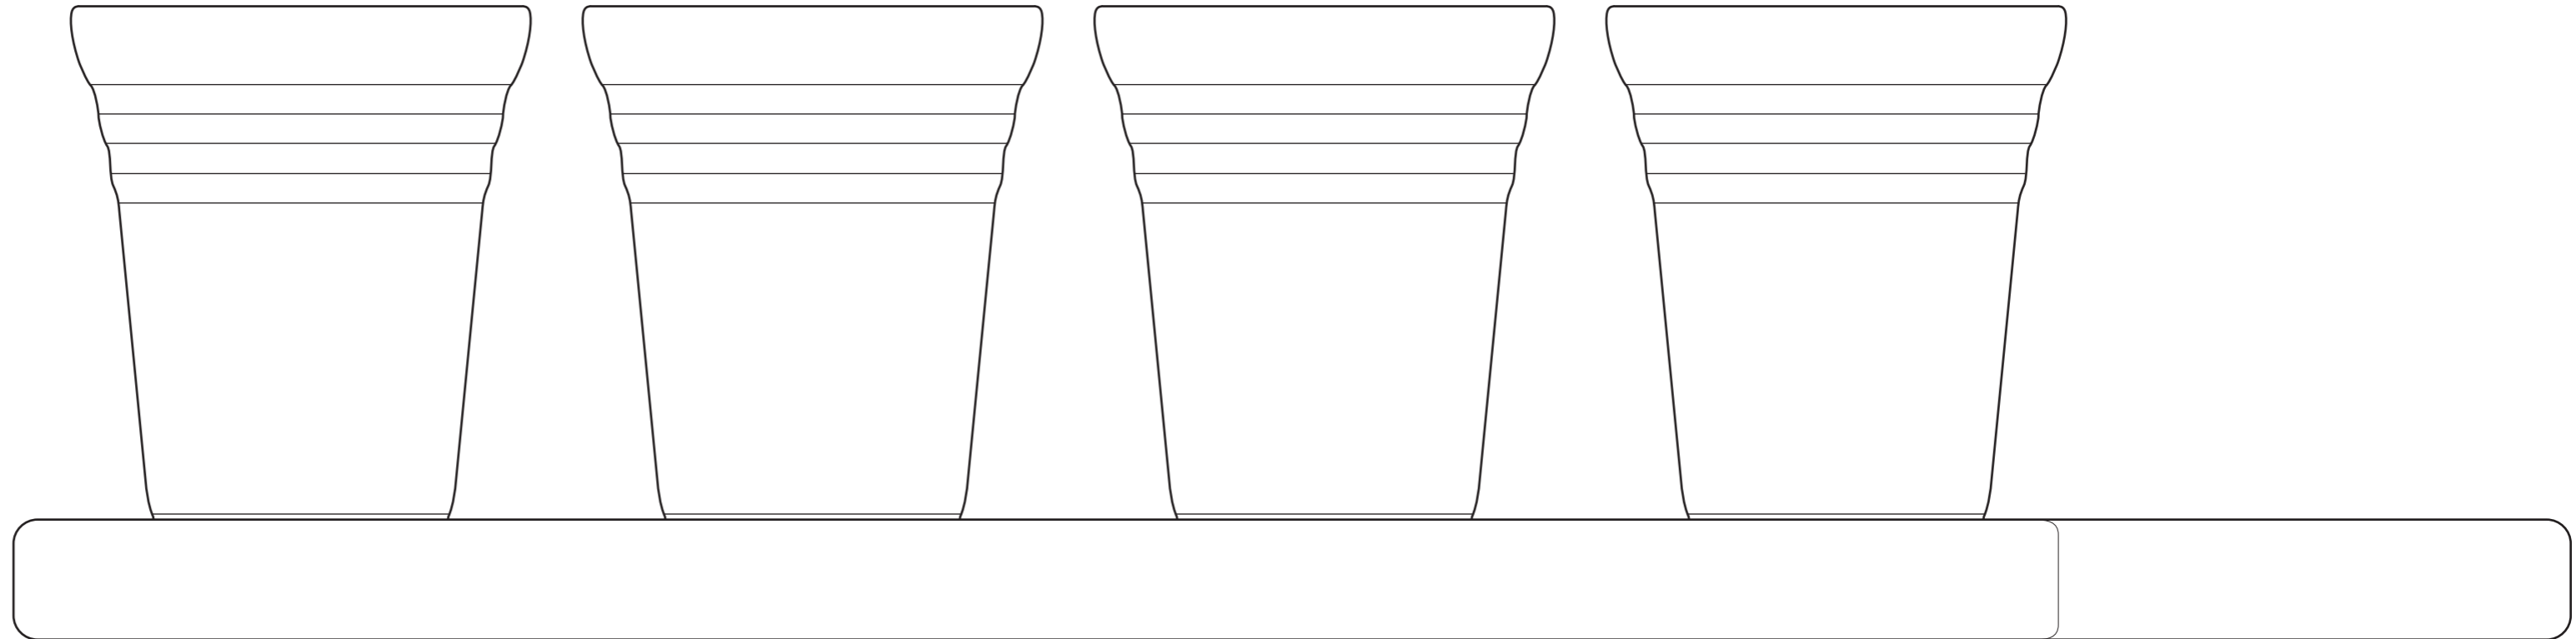

99-022 Beer Tasting Set

Best: 1 w X 1 h

Max: 1.25 w X 1.25 h

SIZE: XSMALL

WARP: approx. 3%

99-022 Beer Tasting 5pc. Set
Qty: DEEP ETCH

03-005 Beer Taster (5.5 oz)

03-006 Board for Beer Taster Set