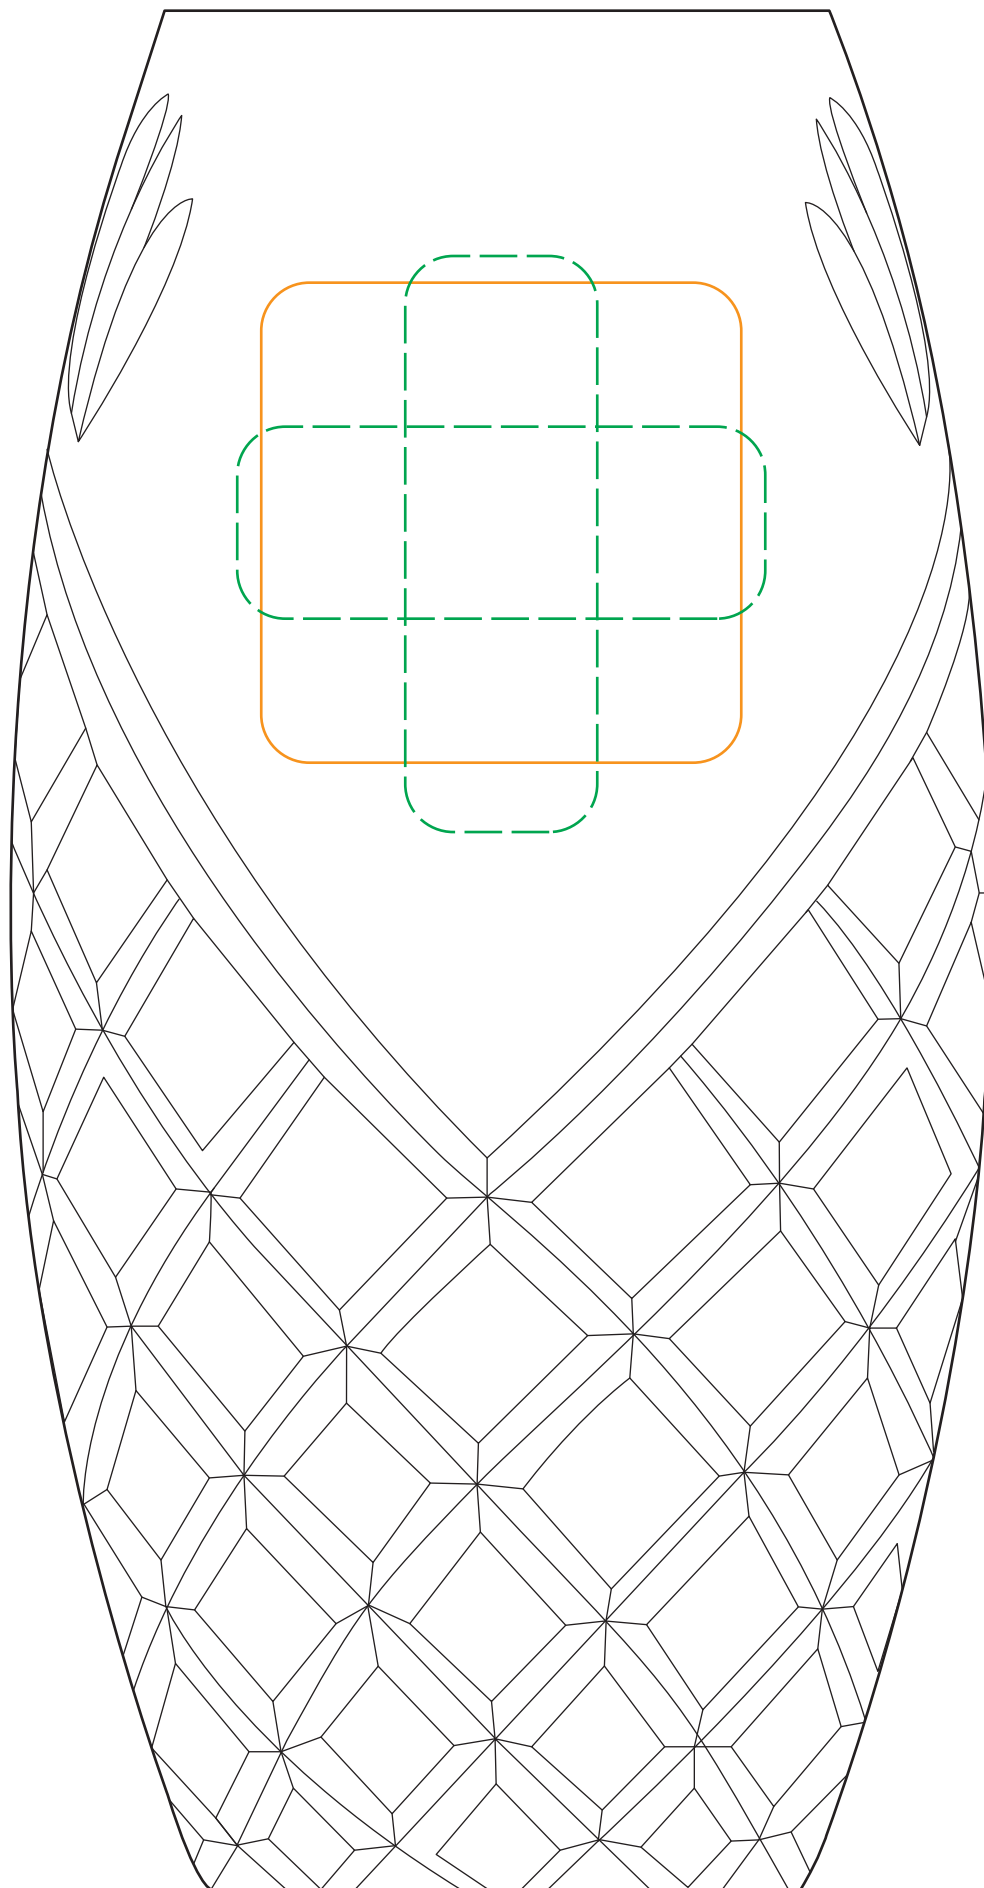

82-016L, S Meredith Vase

Size / REGULAR

Best: 2.5"w x 2.5"h

Suggested Max: 2.75"w x 3"h

Etch as a REGULAR

82-016L Meredith Vase
Qty: DEEP ETCH

Size / MEDIUM+

Best: 2.25"w x 2.25"h

Suggested Max: 2.5"w x 2.75"h

Etch as a REGULAR

82-016S Meredith Vase
Qty: DEEP ETCH