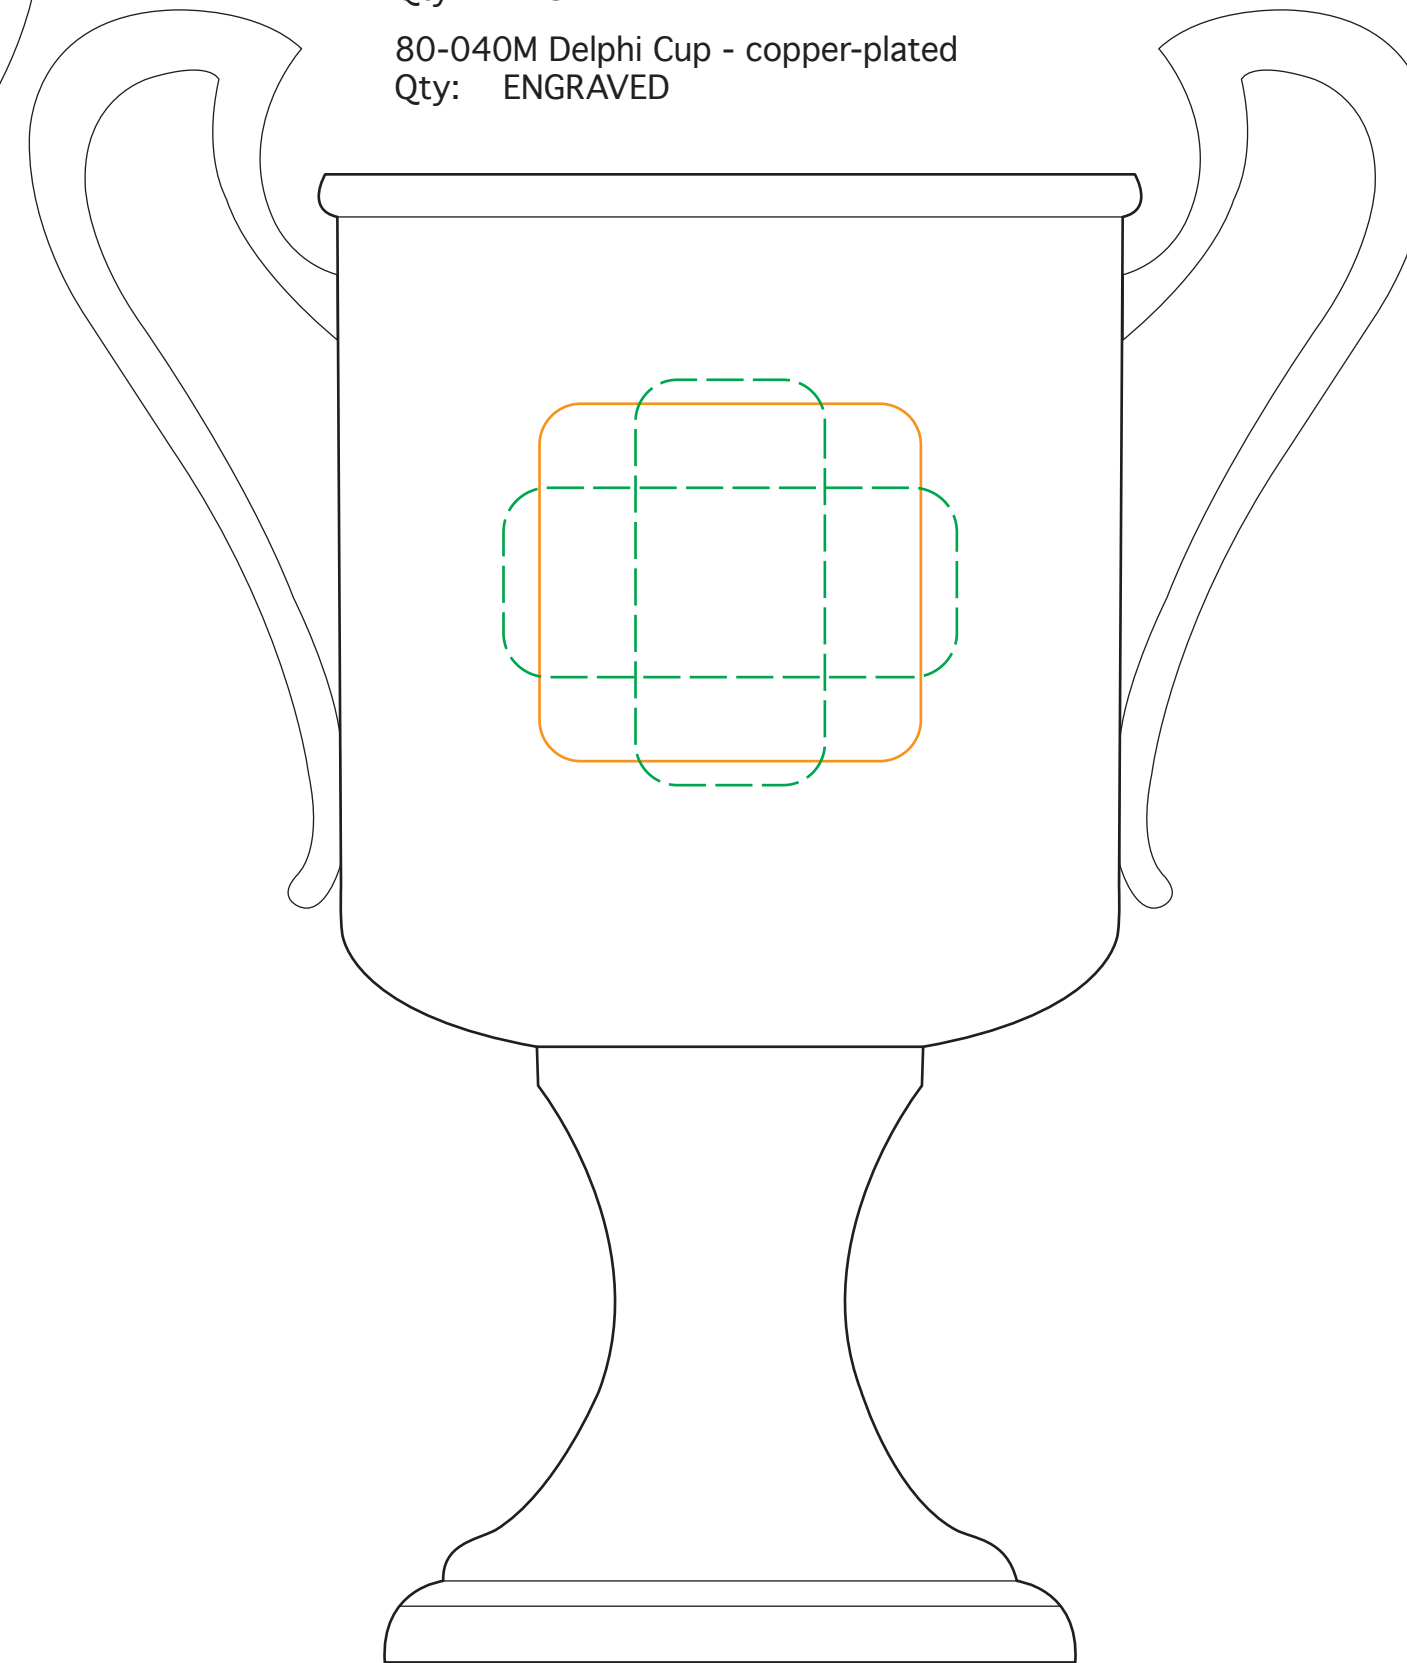

# 80-039L, M, S Delphi Cup - nickle-plated

## 80-040L, M, S Delphi Cup - copper-plated

**Size / REGULAR**

**Best:** Etch area

**Max:** Etch area

**ENGRAVED**

80-039L Delphi Cup - nickle-plated  
Qty: ENGRAVED  
80-040L Delphi Cup - copper-plated  
Qty: ENGRAVED

**Size / MEDIUM**

**Best:** Etch area

**Max:** Etch area

**ENGRAVED**

80-039M Delphi Cup - nickle-plated  
Qty: ENGRAVED  
80-040M Delphi Cup - copper-plated  
Qty: ENGRAVED

**Size / SMALL**

**Best:** Etch area

**Max:** Etch area

**ENGRAVED**

80-039S Delphi Cup - nickle-plated  
Qty: ENGRAVED  
80-040S Delphi Cup - copper-plated  
Qty: ENGRAVED