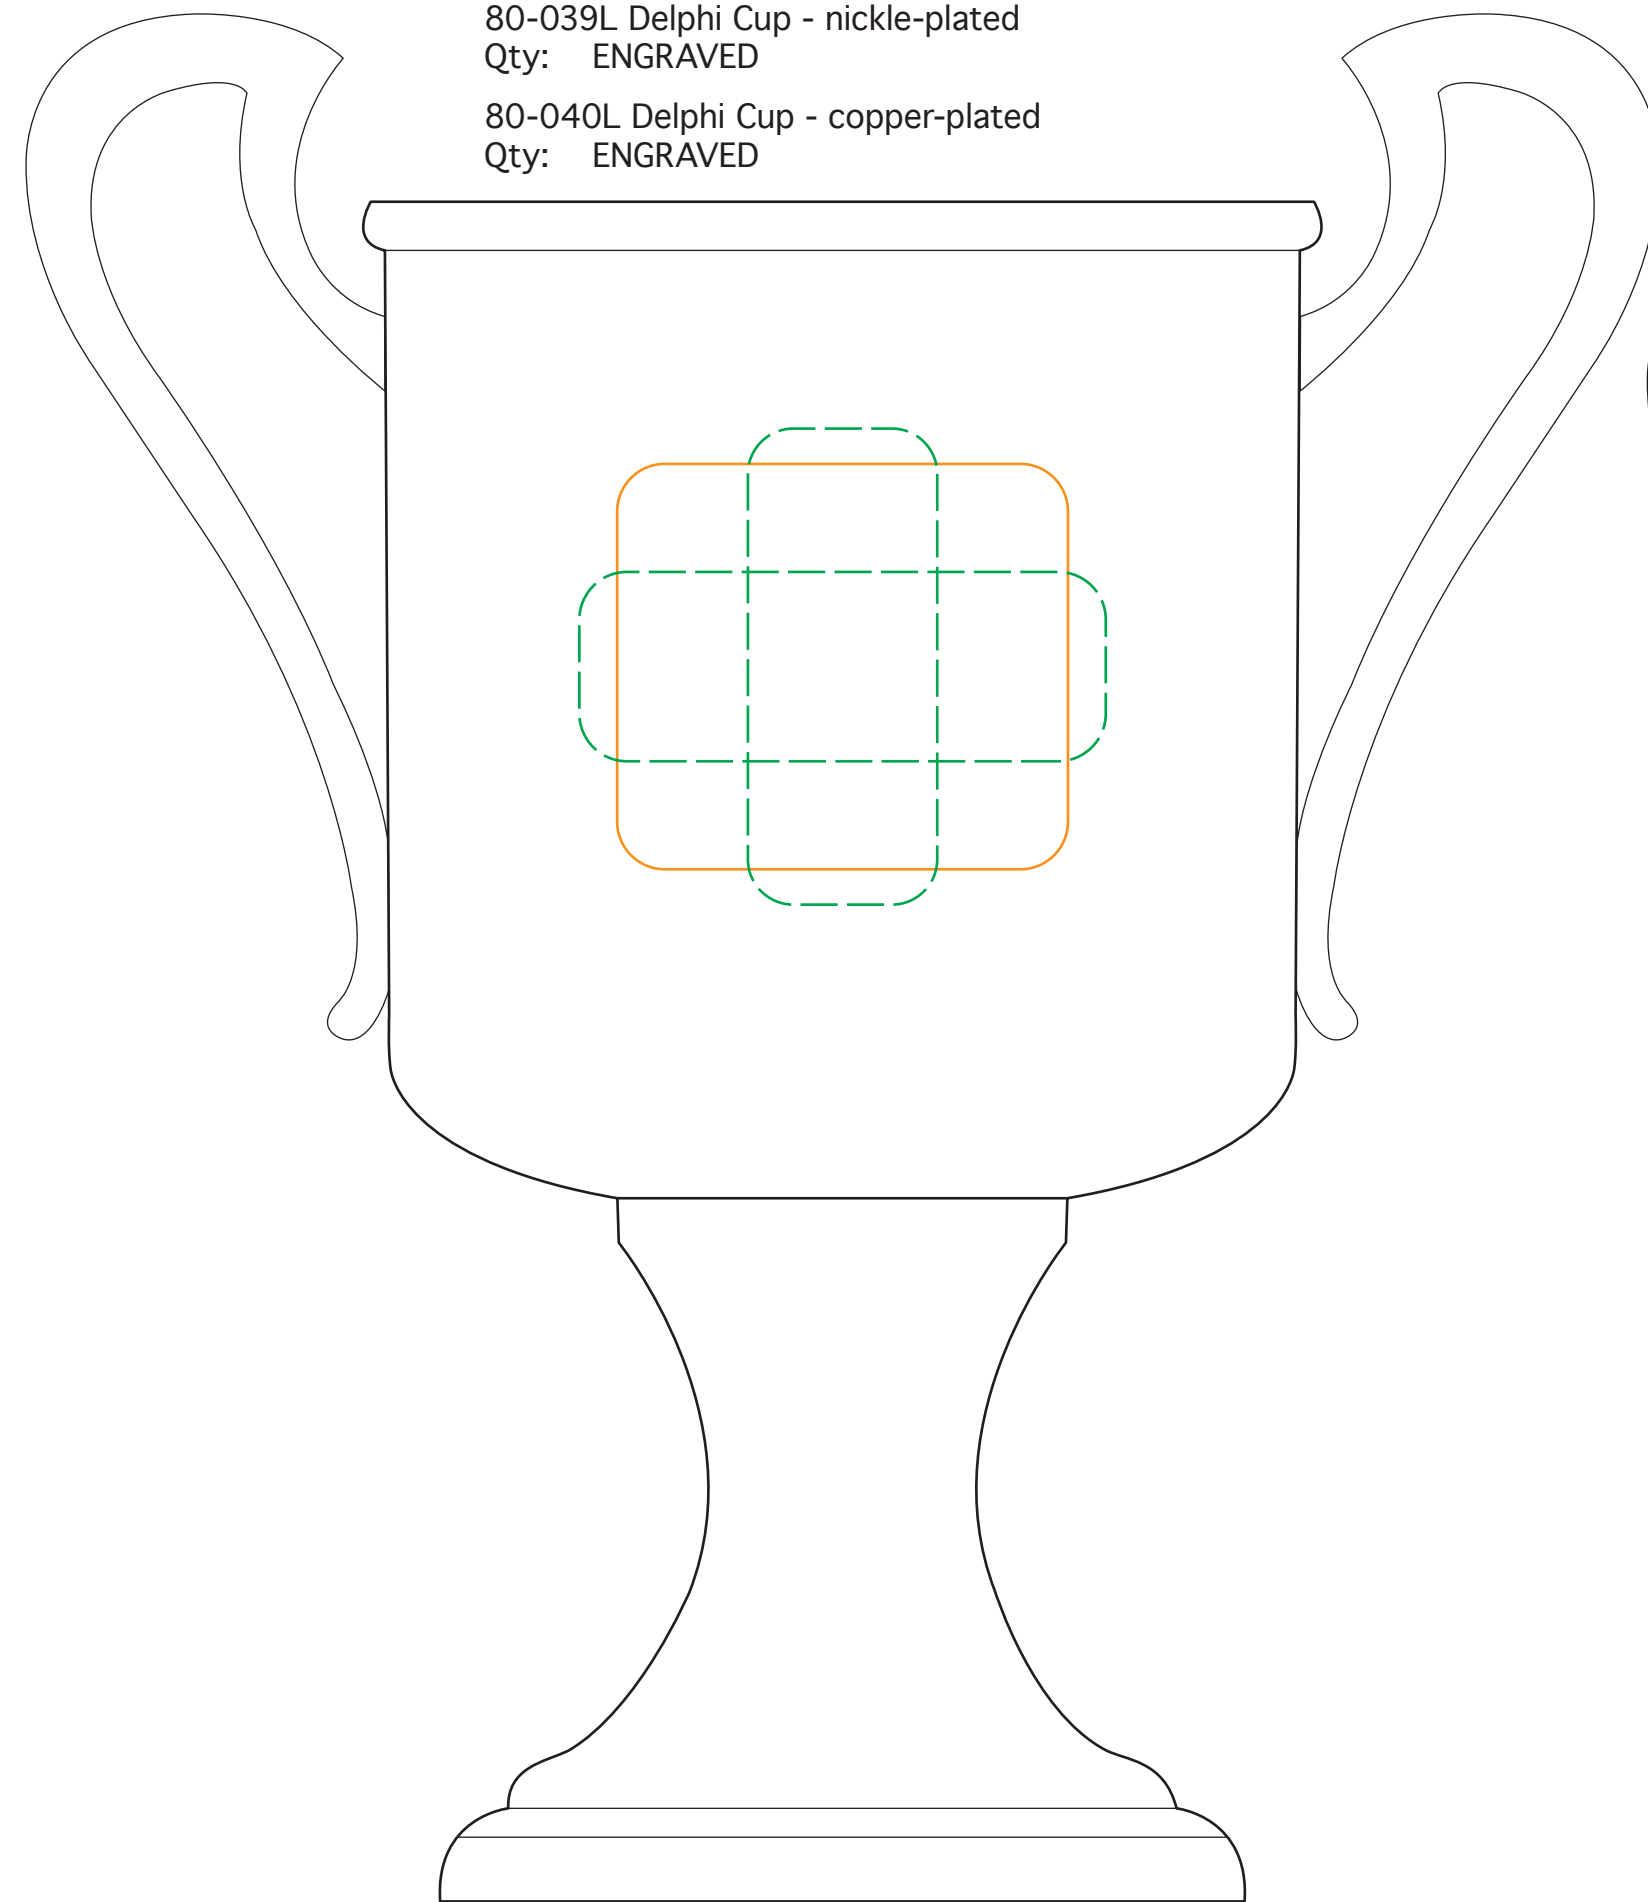

# 80-039L, M, S Delphi Cup - nickle-plated

## 80-040L, M, S Delphi Cup - copper-plated

**Size / REGULAR**

**Best:** Etch area

**Max:** Etch area

**ENGRAVED**

80-039L Delphi Cup - nickle-plated  
Qty: ENGRAVED  
80-040L Delphi Cup - copper-plated  
Qty: ENGRAVED

**Size / MEDIUM**

**Best:** Etch area

**Max:** Etch area

**ENGRAVED**

80-039M Delphi Cup - nickle-plated  
Qty: ENGRAVED  
80-040M Delphi Cup - copper-plated  
Qty: ENGRAVED

**Size / SMALL**

**Best:** Etch area

**Max:** Etch area

**ENGRAVED**

80-039S Delphi Cup - nickle-plated  
Qty: ENGRAVED  
80-040S Delphi Cup - copper-plated  
Qty: ENGRAVED