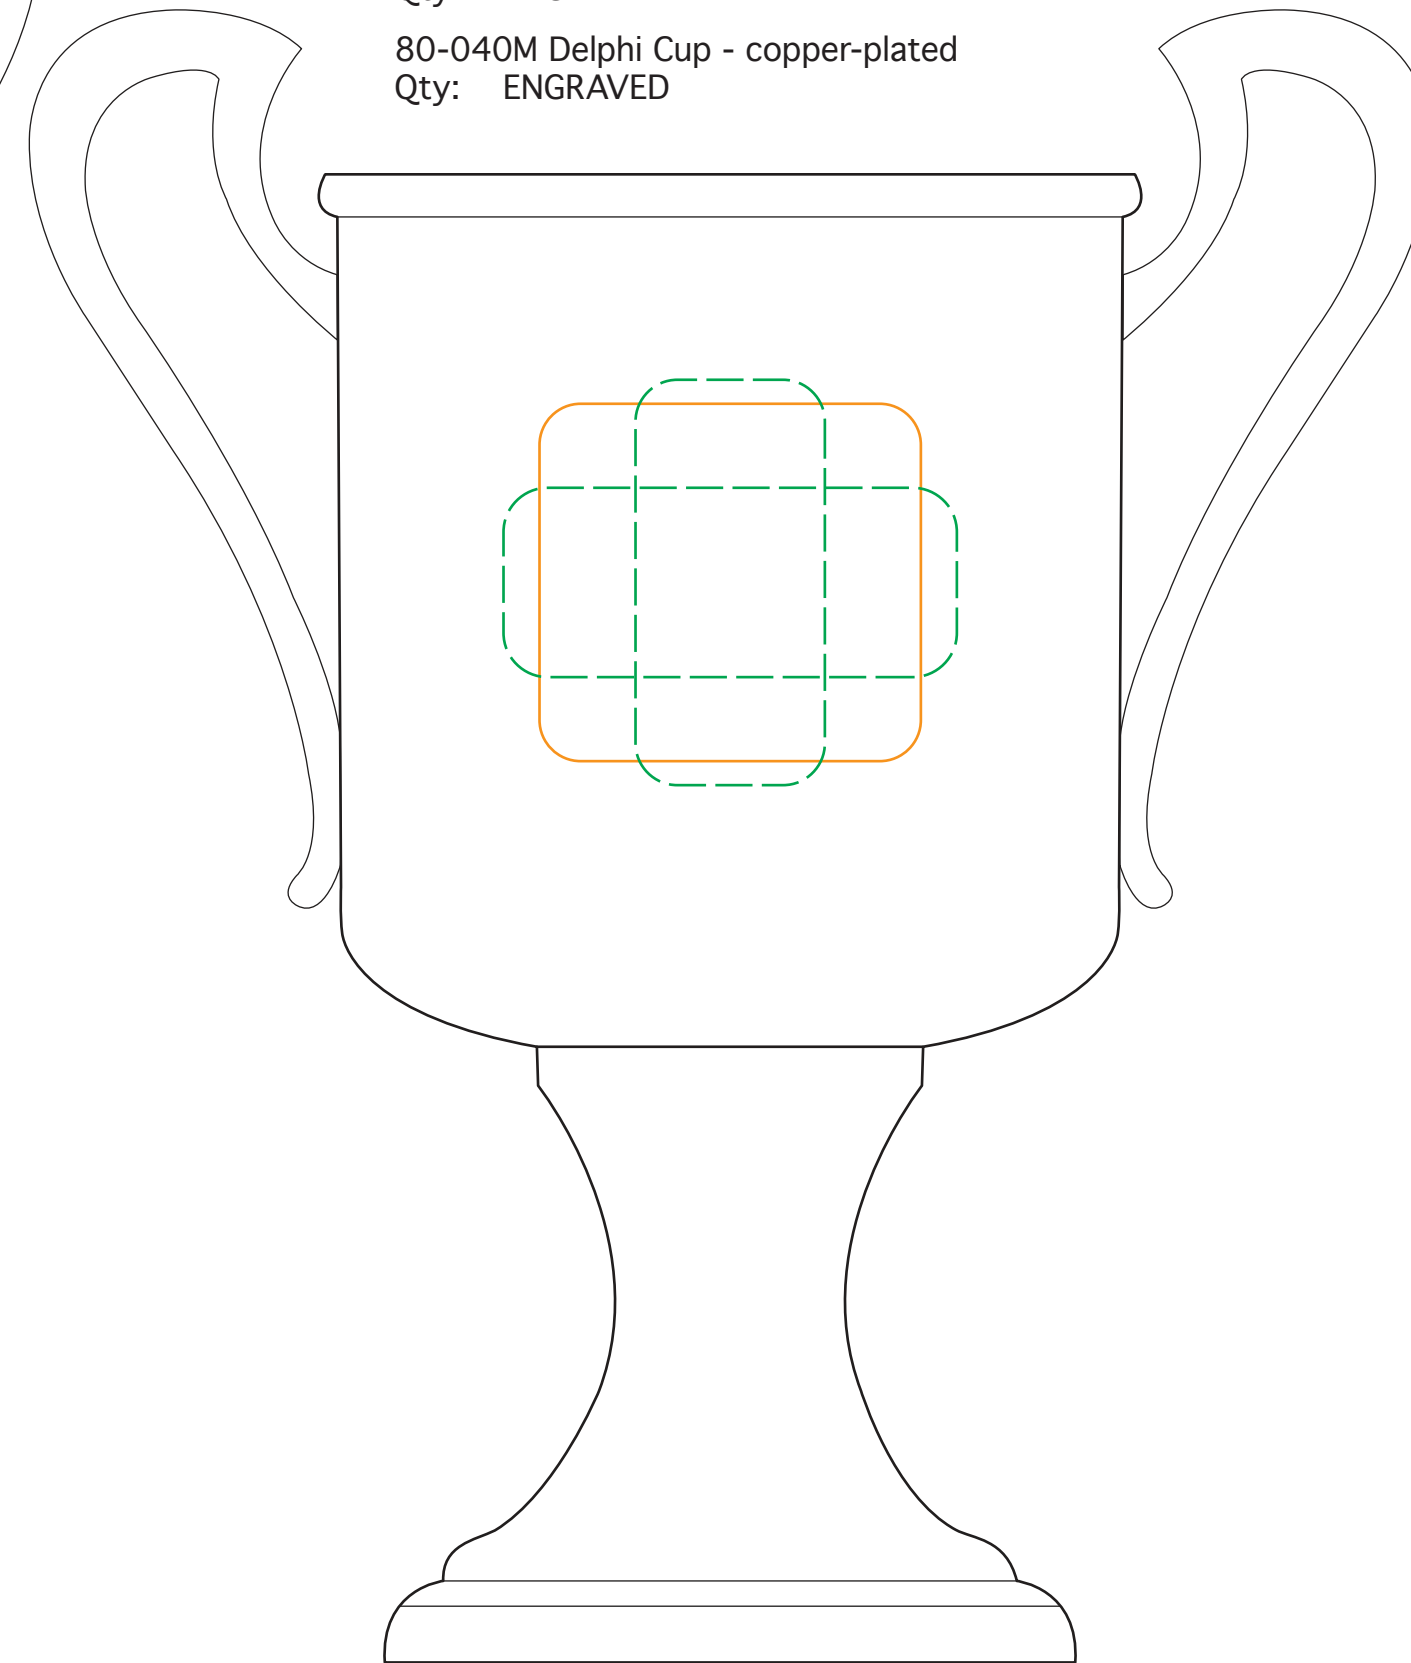

# 80-039L, M, S Delphi Cup - nickle-plated

## 80-040L, M, S Delphi Cup - copper-plated

**Size / REGULAR**

**Best:** Etch area

**Max:** Etch area

**ENGRAVED**

80-039L Delphi Cup - nickle-plated  
Qty: ENGRAVED  
80-040L Delphi Cup - copper-plated  
Qty: ENGRAVED

**Size / MEDIUM**

**Best:** Etch area

**Max:** Etch area

**ENGRAVED**

80-039M Delphi Cup - nickle-plated  
Qty: ENGRAVED  
80-040M Delphi Cup - copper-plated  
Qty: ENGRAVED

**Size / SMALL**

**Best:** Etch area

**Max:** Etch area

**ENGRAVED**

80-039S Delphi Cup - nickle-plated  
Qty: ENGRAVED  
80-040S Delphi Cup - copper-plated  
Qty: ENGRAVED