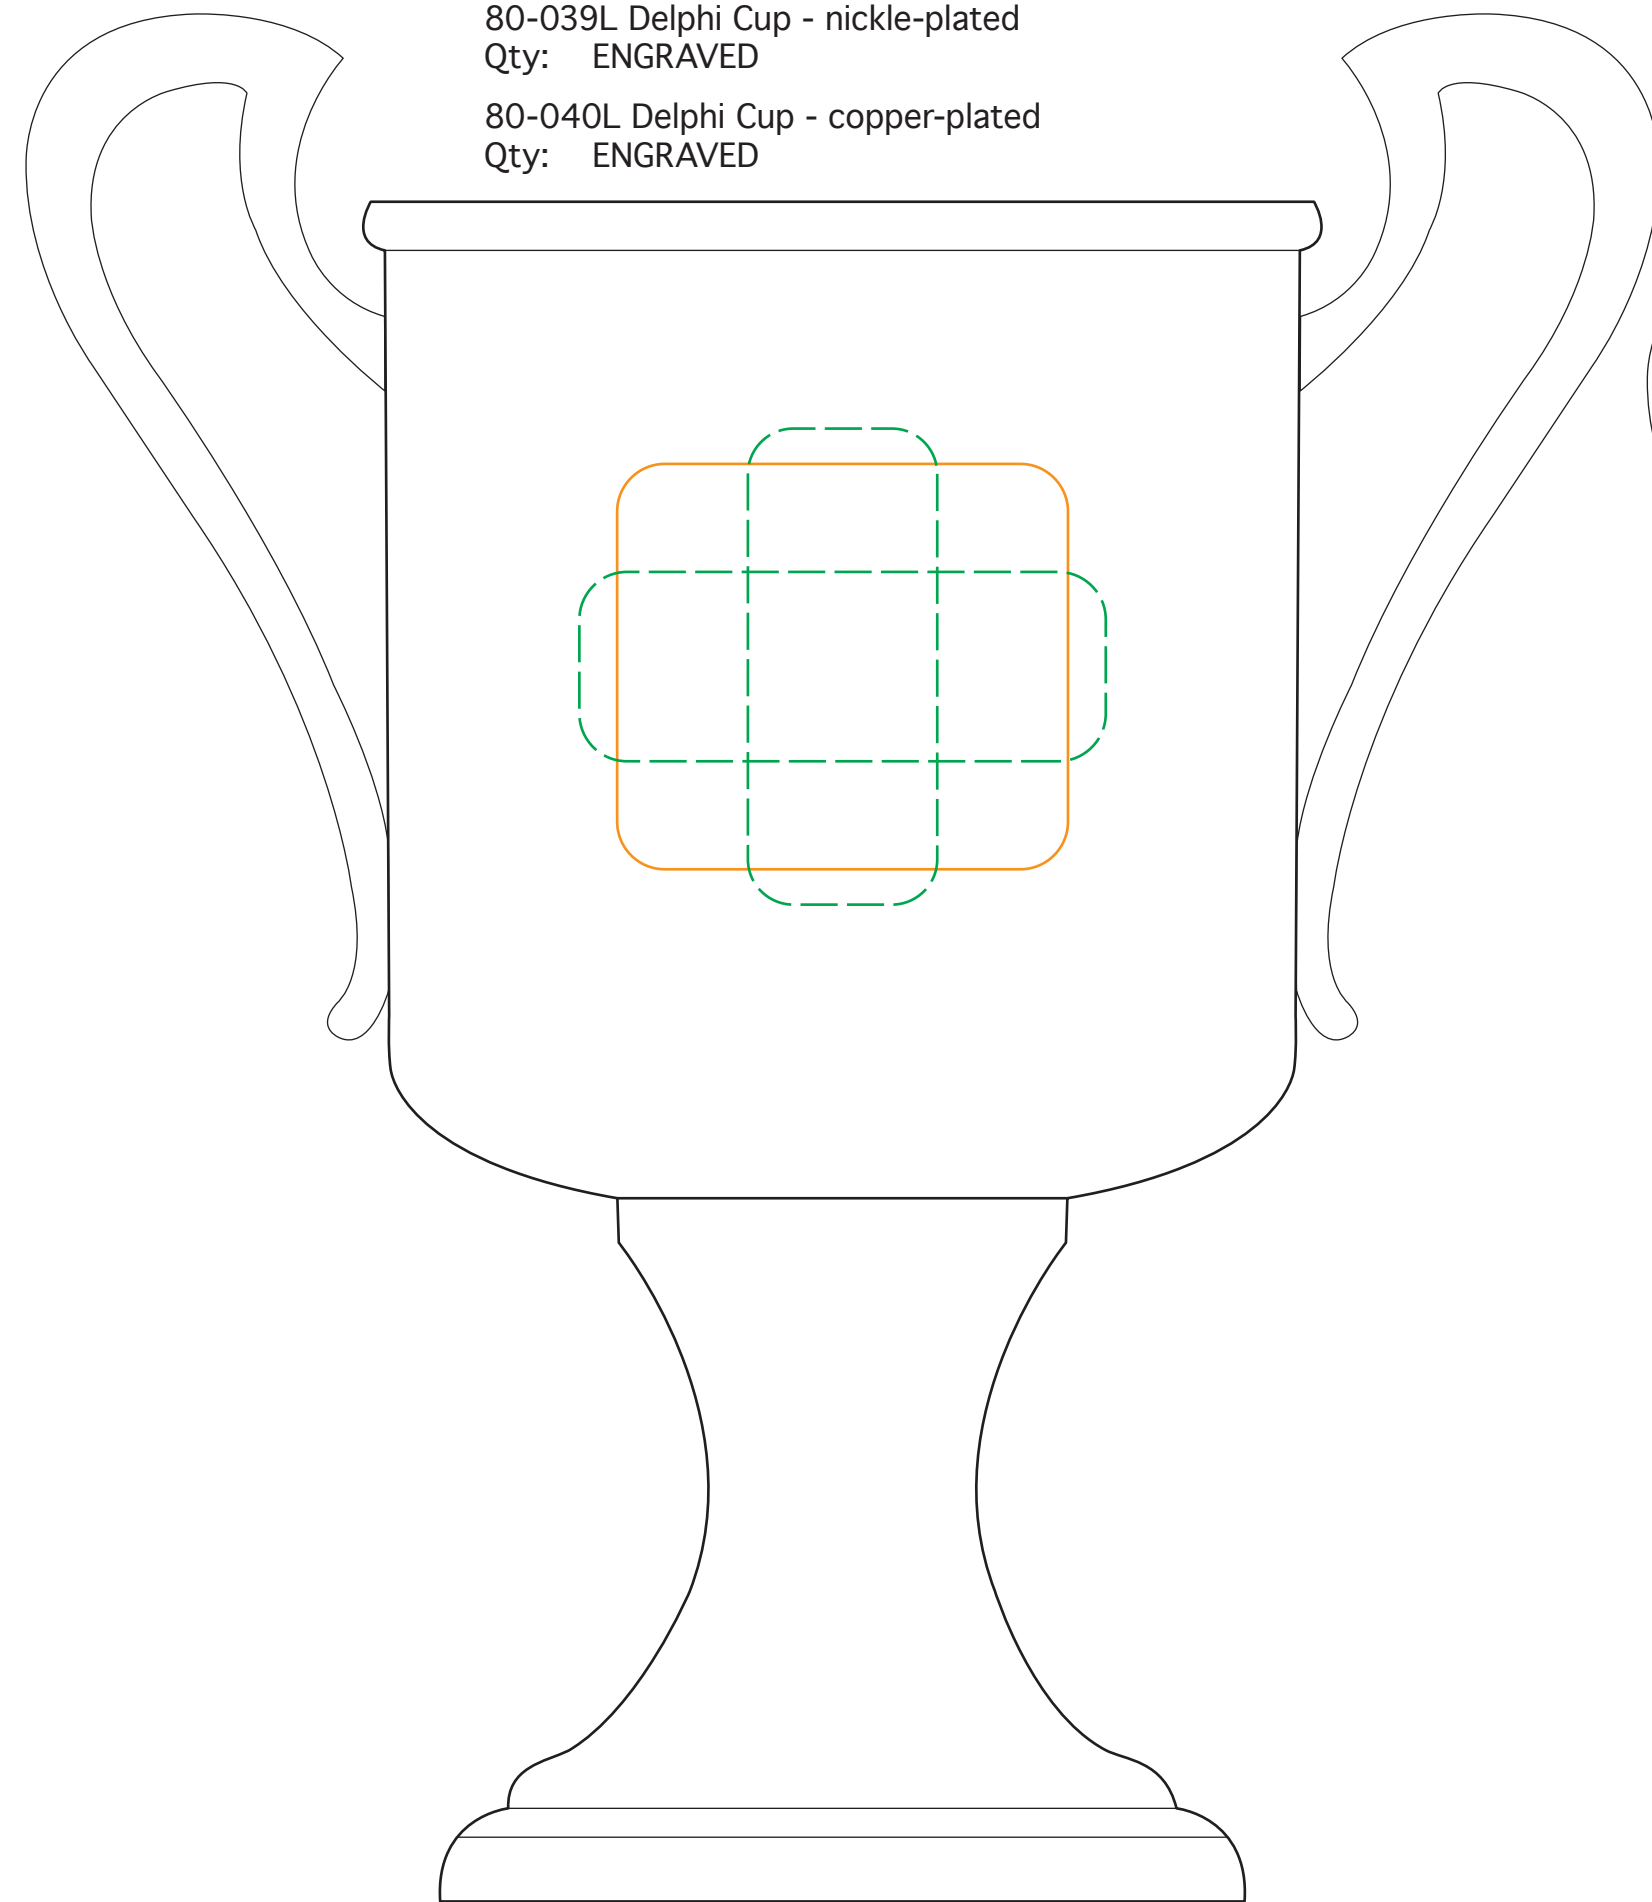

# 80-039L, M, S Delphi Cup - nickle-plated

## 80-040L, M, S Delphi Cup - copper-plated

**Size / REGULAR**

**Best:** Etch area

**Max:** Etch area

**ENGRAVED**

80-039L Delphi Cup - nickle-plated  
Qty: ENGRAVED  
80-040L Delphi Cup - copper-plated  
Qty: ENGRAVED

**Size / MEDIUM**

**Best:** Etch area

**Max:** Etch area

**ENGRAVED**

80-039M Delphi Cup - nickle-plated  
Qty: ENGRAVED  
80-040M Delphi Cup - copper-plated  
Qty: ENGRAVED

**Size / SMALL**

**Best:** Etch area

**Max:** Etch area

**ENGRAVED**

80-039S Delphi Cup - nickle-plated  
Qty: ENGRAVED  
80-040S Delphi Cup - copper-plated  
Qty: ENGRAVED