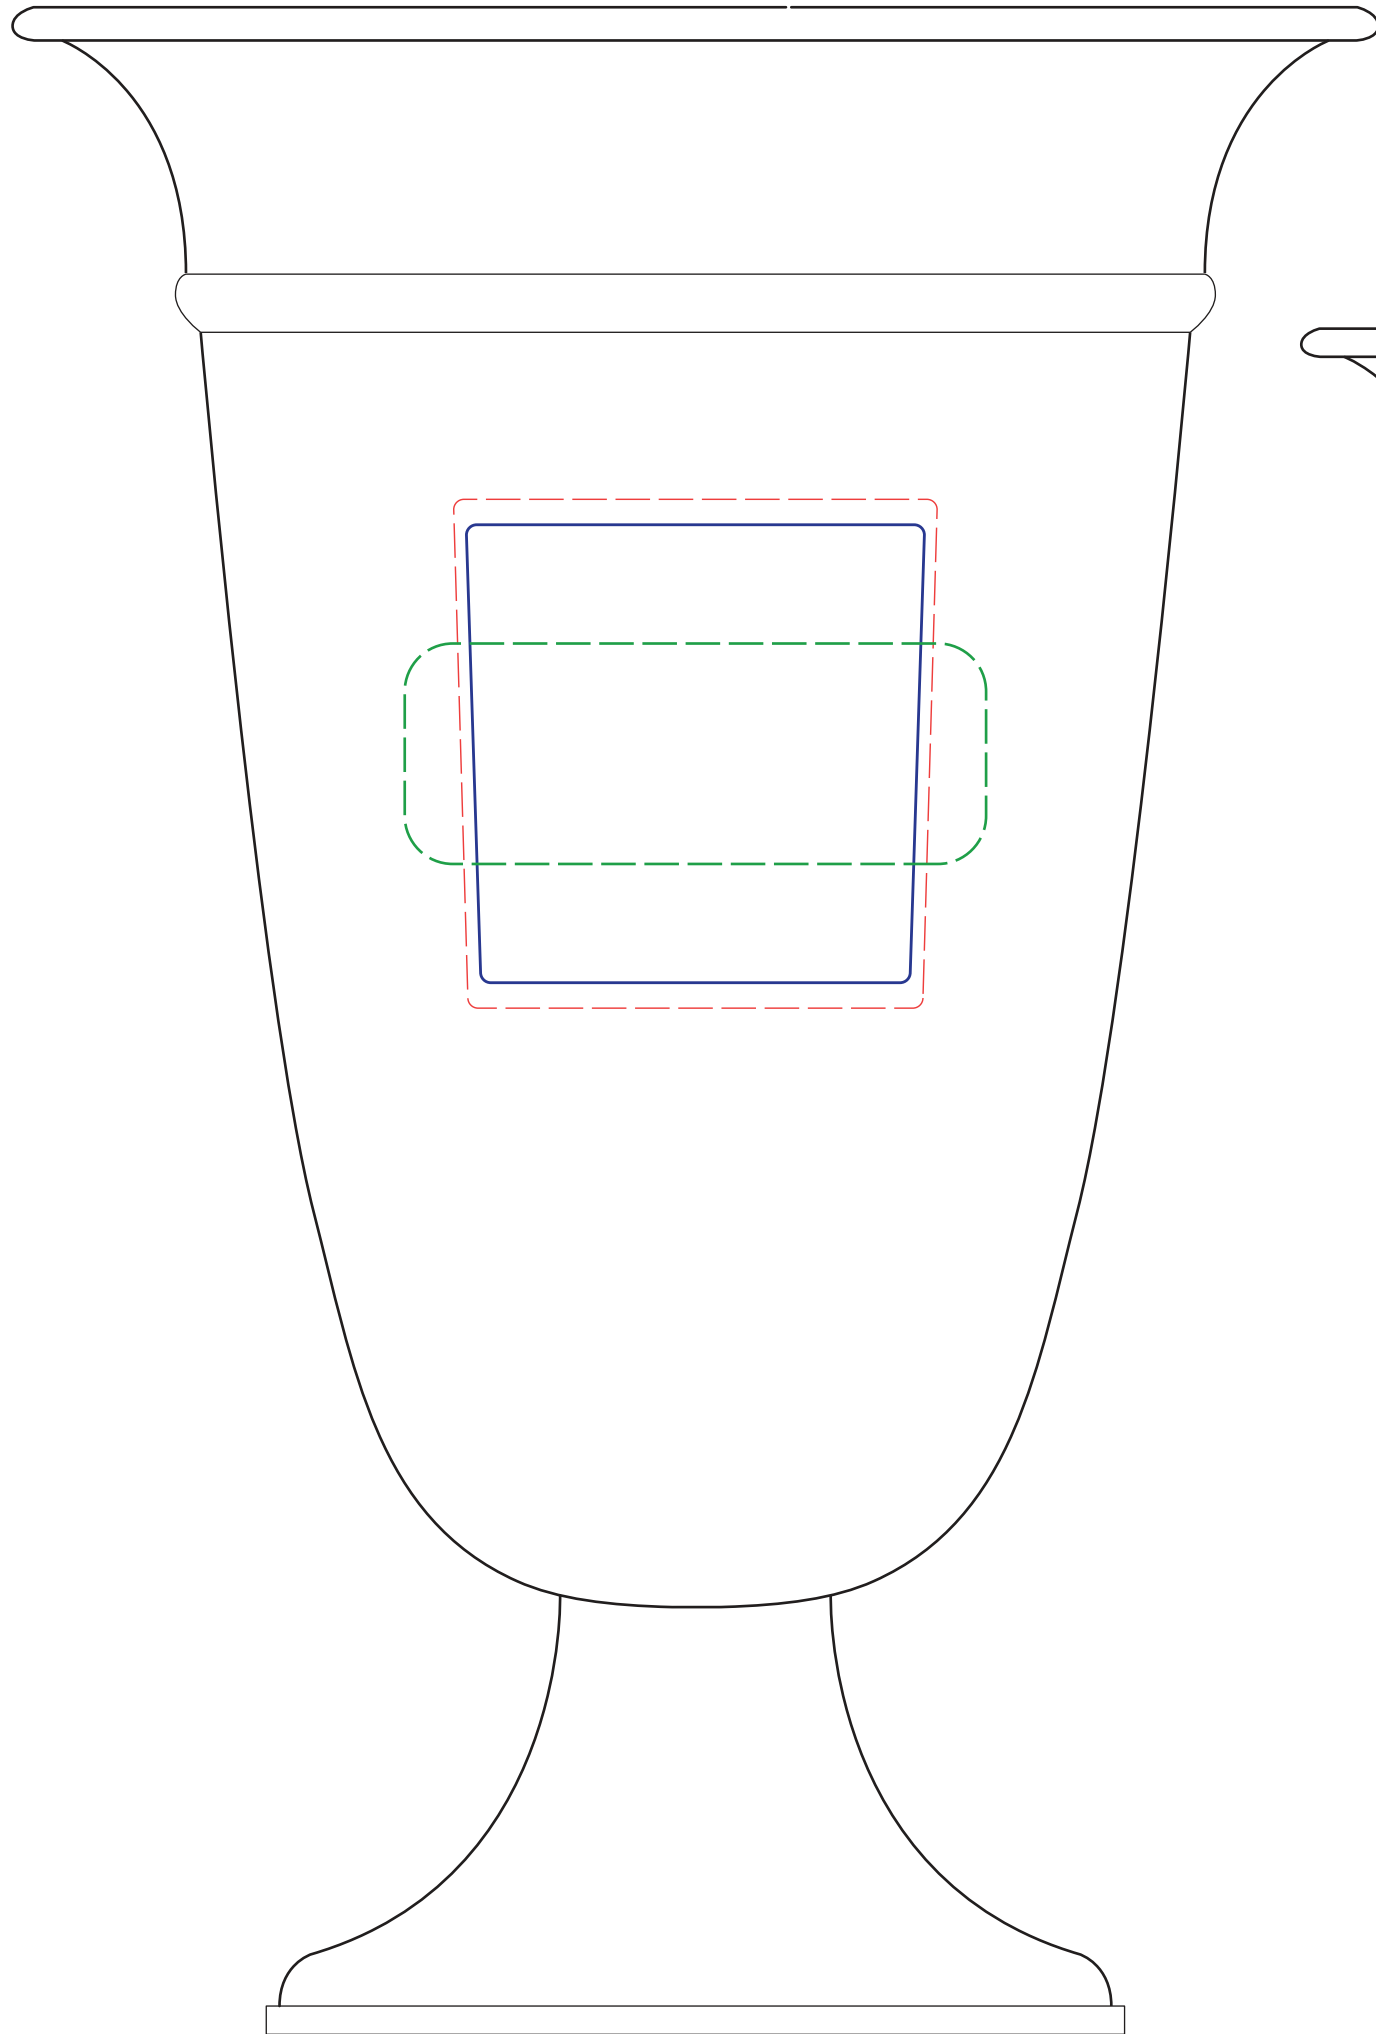

80-027L, M, S Antoine Trophy Cup

Best: 2.385"w x 2.385"h
Suggested Max: 2.375"w x 2.5"h

Size / REGULAR

80-027L Antoine Trophy Cup
Qty: ENGRAVED

Best: 2"w x 2"h
Suggested Max: 2.125"w x 2.25"h

Size / MEDIUM

80-027M Antoine Trophy Cup
Qty: ENGRAVED

Best: 1.7"w x 1.575"h
Suggested Max: 1.875"w x 1.625"h

Size / SMALL

80-027S Antoine Trophy Cup
Qty: ENGRAVED