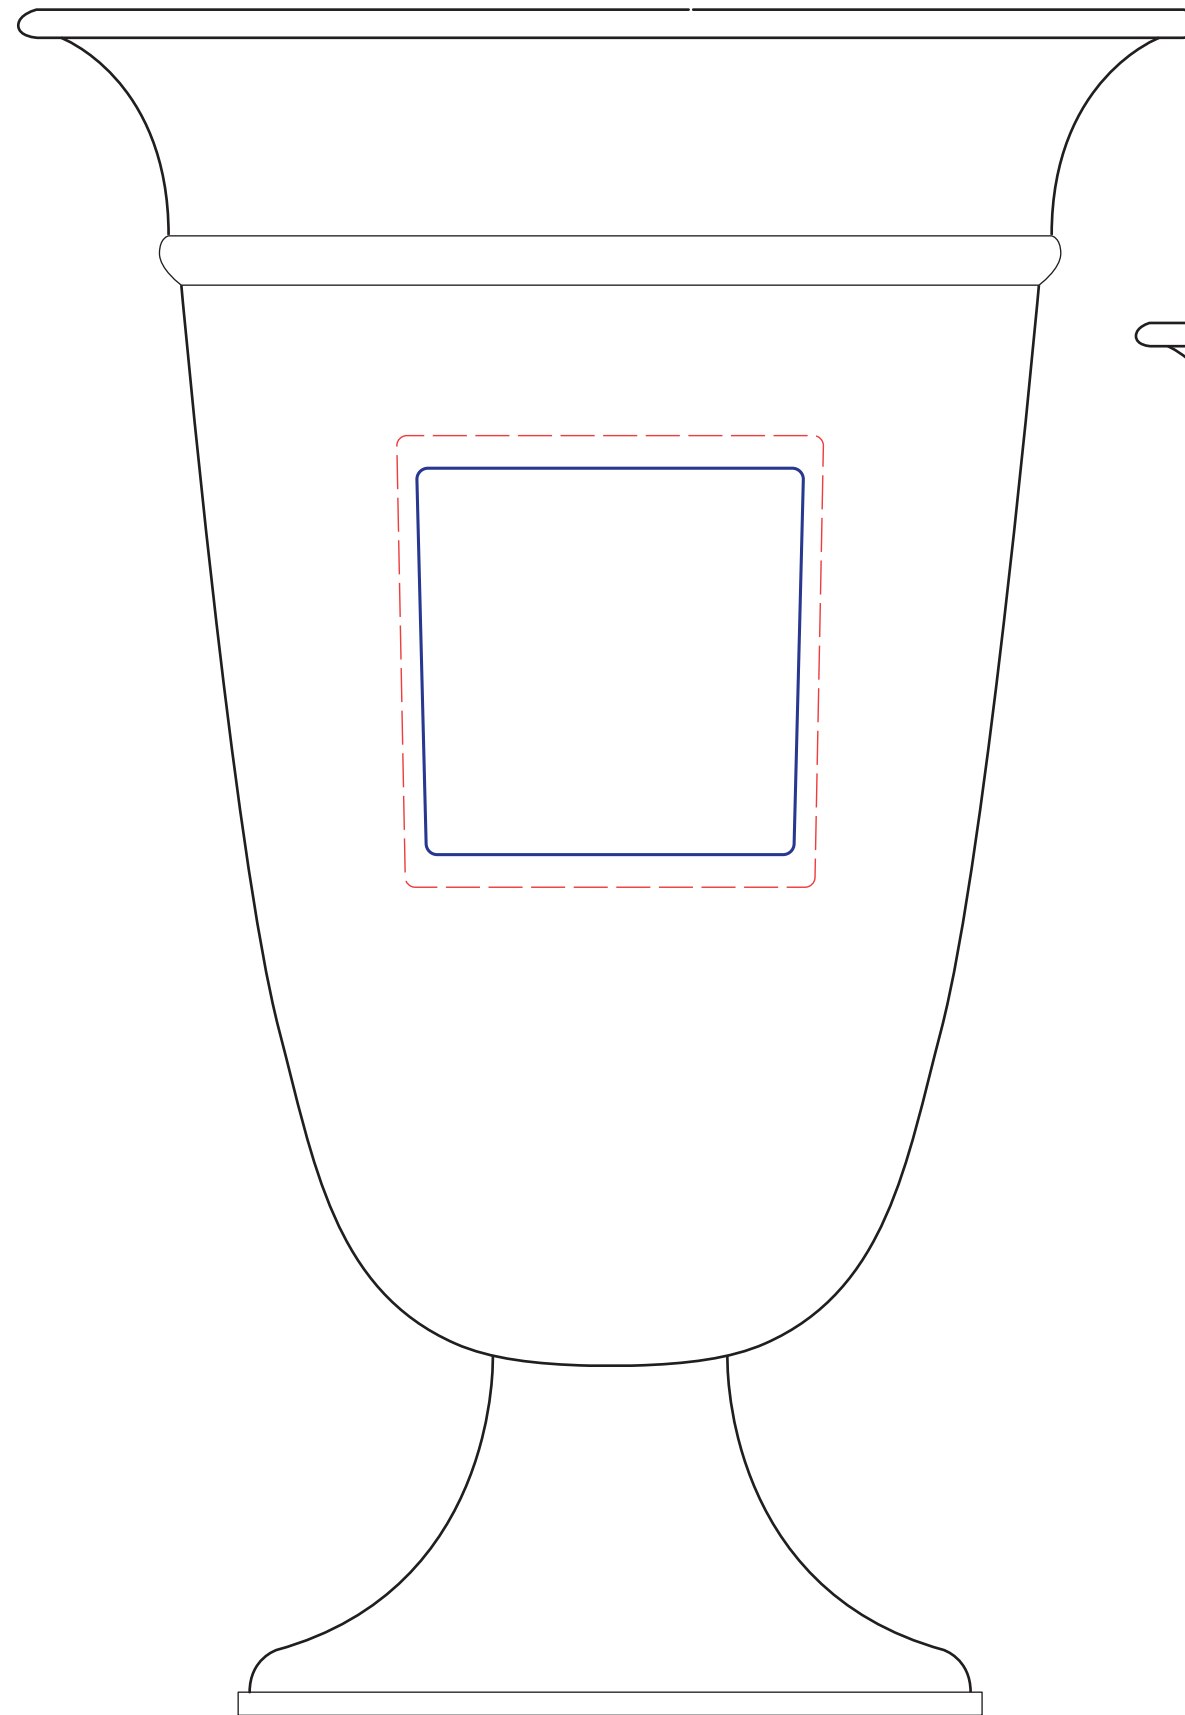

80-027L, M, S Antoine Trophy Cup

Best: 2.385"w x 2.385"h
Suggested Max: 2.375"w x 2.5"h

Size / REGULAR

80-027L Antoine Trophy Cup
Qty: ENGRAVED

Best: 2"w x 2"h
Suggested Max: 2.125"w x 2.25"h

Size / MEDIUM

80-027M Antoine Trophy Cup
Qty: ENGRAVED

Best: 1.7"w x 1.575"h
Suggested Max: 1.875"w x 1.625"h

Size / SMALL

80-027S Antoine Trophy Cup
Qty: ENGRAVED