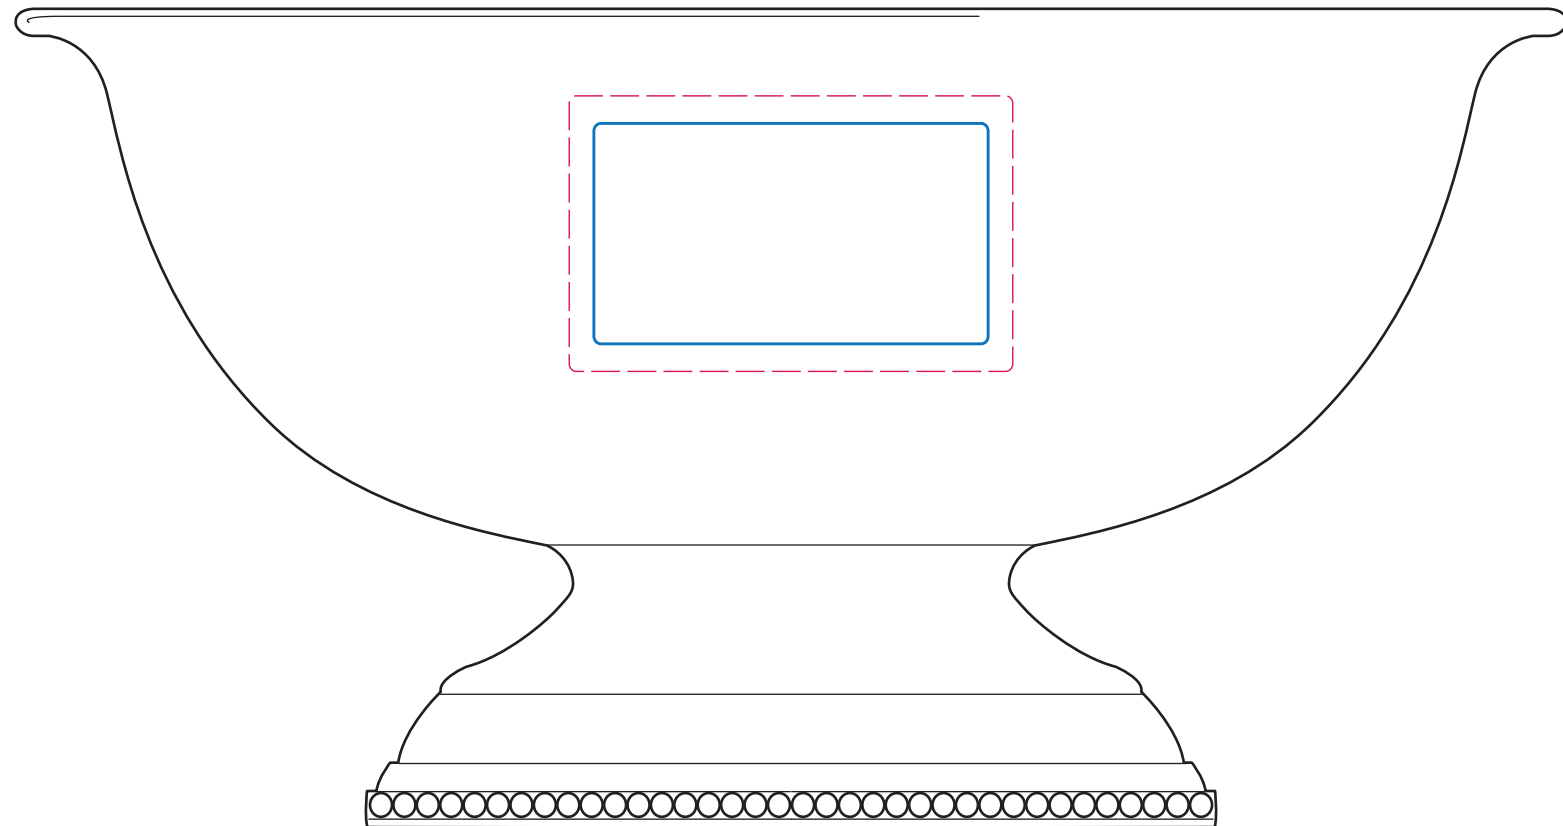

# 80-026M,L Colonial Bowl

Size / XSMALL

**Best:** 2"w x 1"h  
*Suggested Max:* 2.25"w x 1.25"h

Size / SMALL

**Best:** 2.25"w x 1.25"h  
*Suggested Max:* 2.75"w x 1.5"h

80-026M Colonial Bowl  
Qty: 1 ENGRAVED

80-026L Colonial Bowl  
Qty: 1 ENGRAVED