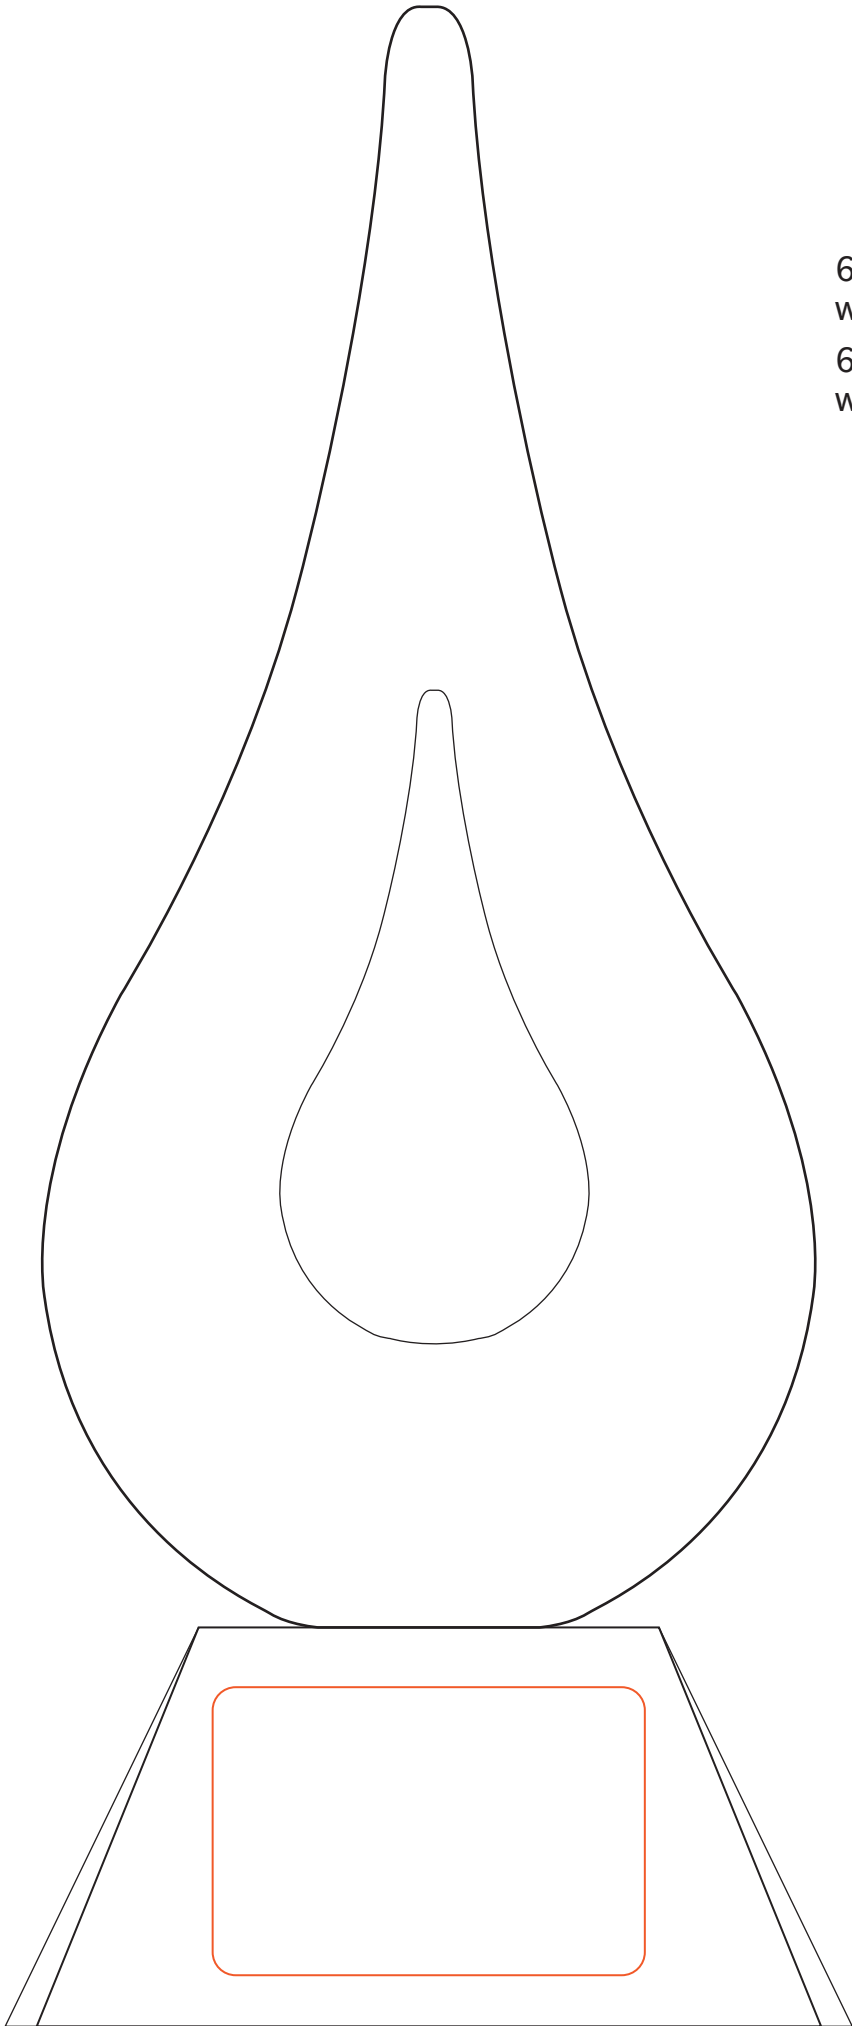

62-012 L, S Teardrop Award (White/Black)

SPECIFY BASE COLOR - BLACK or CLEAR OPTICAL CRYSTAL on Proofs

62-012L Teardrop Award (White/Black)
with Black Base Qty: DEEP ETCH

62-012L Teardrop Award (White/Black)
with Clear Optical Crystal Base Qty: DEEP ETCH

62-012S Teardrop Award (White/Black)
with Black Base Qty: DEEP ETCH

62-012S Teardrop Award (White/Black)
with Clear Optical Crystal Base Qty: DEEP ETCH