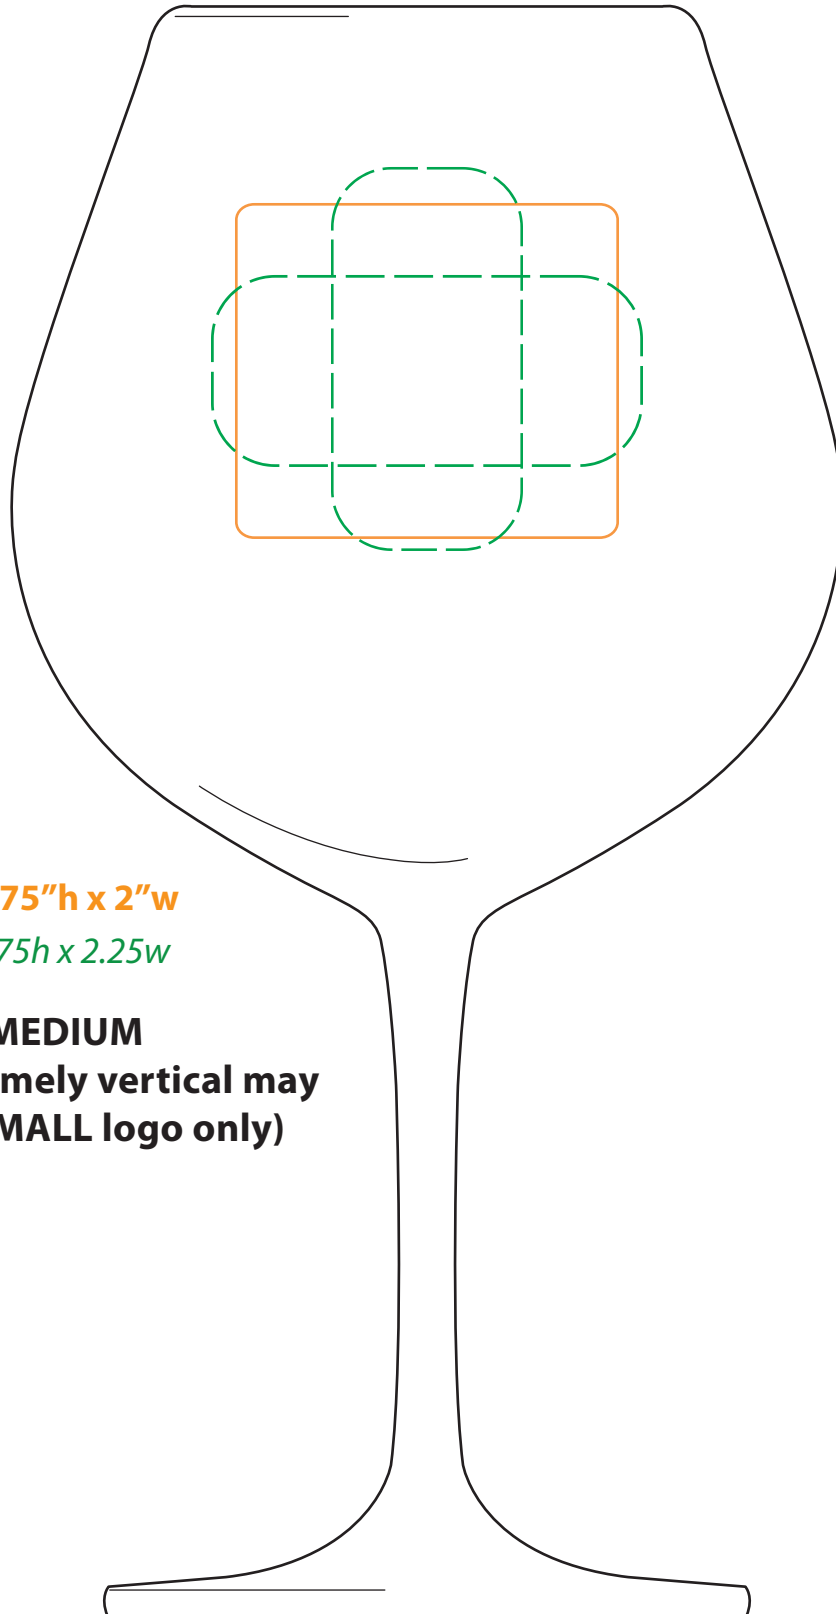

35-002 Vinum Burgundy

35-002 Vinum Burgundy
Qty: DEEP ETCH

35-002

Best: 1.75" h x 2" w

Max: 1.75h x 2.25w

Size: MEDIUM

**(if a logo is extremely vertical may
need to use SMALL logo only)**