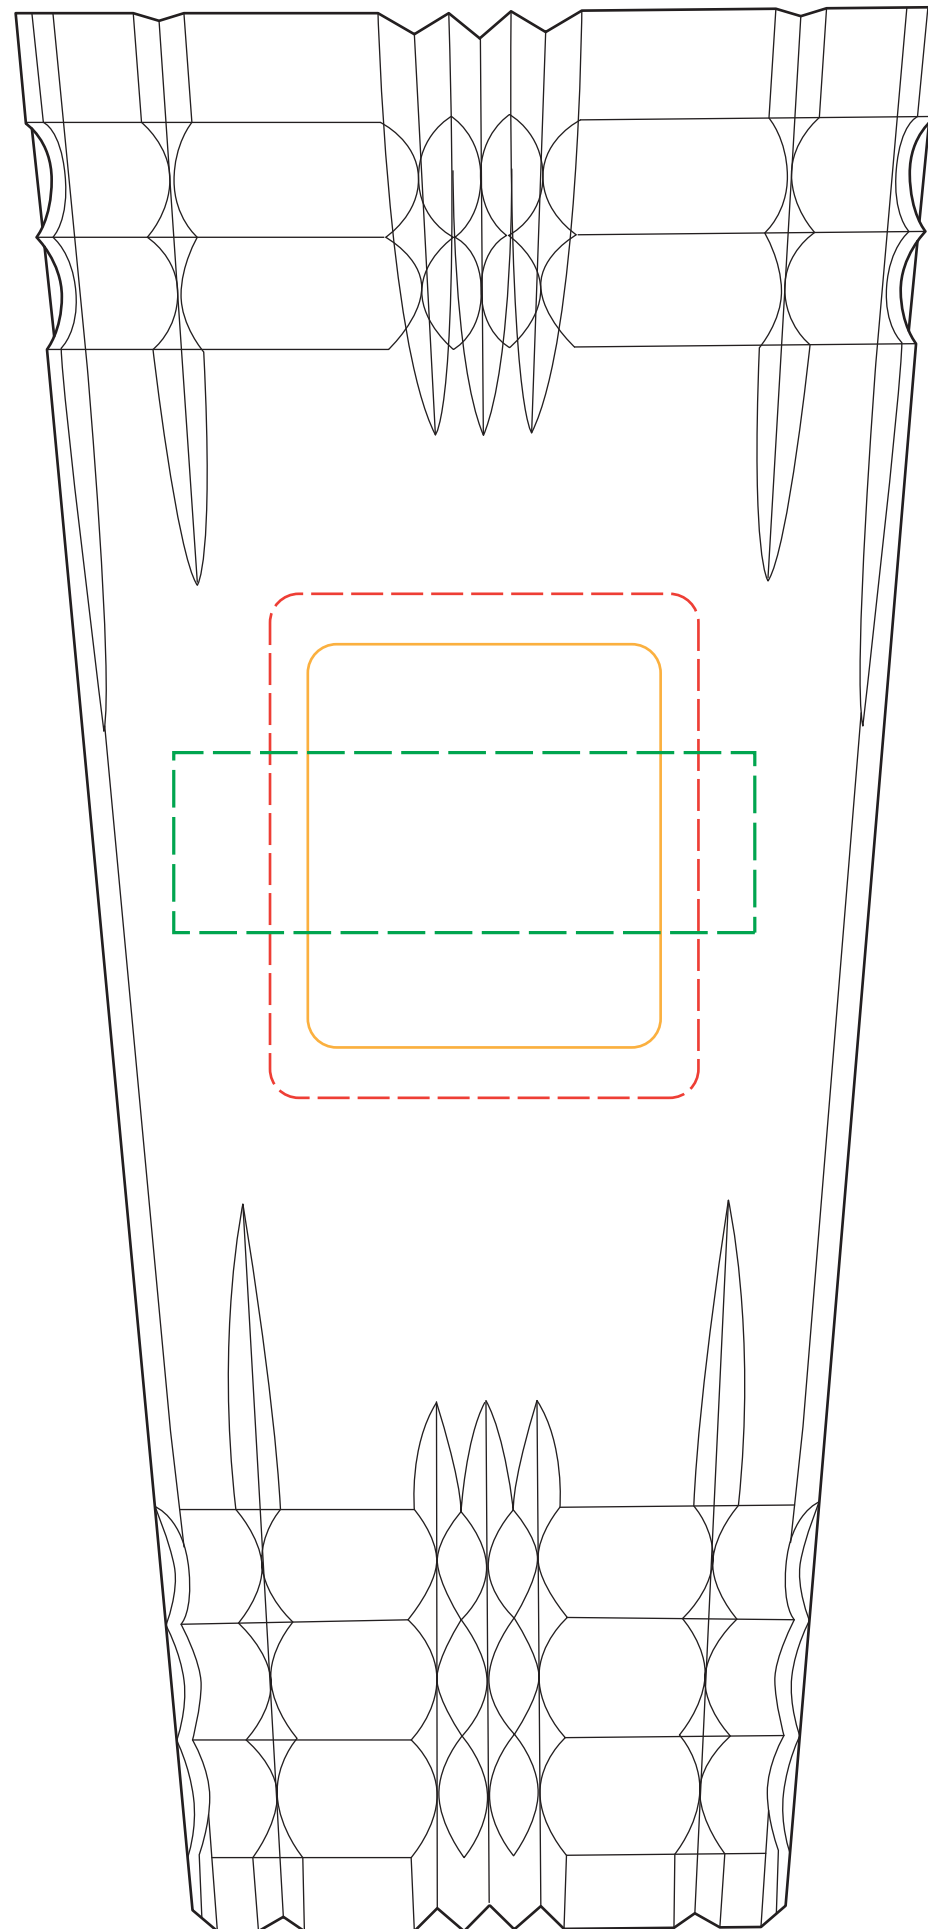

26-169L,M,S Jennings Trophy Vase

Best: 2.375 w X 2.5 h

Max: 2.625 w X 3 h

SIZE: REGULAR

WARP: 2% or 3%

Best: 1.75 w X 2 h

Max: 2.125 w X 2.5 h

SIZE: MEDIUM+

WARP: 2% or 3%

Best: 1.625 w X 1.625 h

Max: 1.875 w X 2 h

SIZE: SMALL

WARP: 2% or 3%

26-169L Jennings Trophy Vase
Qty: DEEP ETCH

26-169M Jennings Trophy Vase
Qty: DEEP ETCH

26-169S Jennings Trophy Vase
Qty: DEEP ETCH