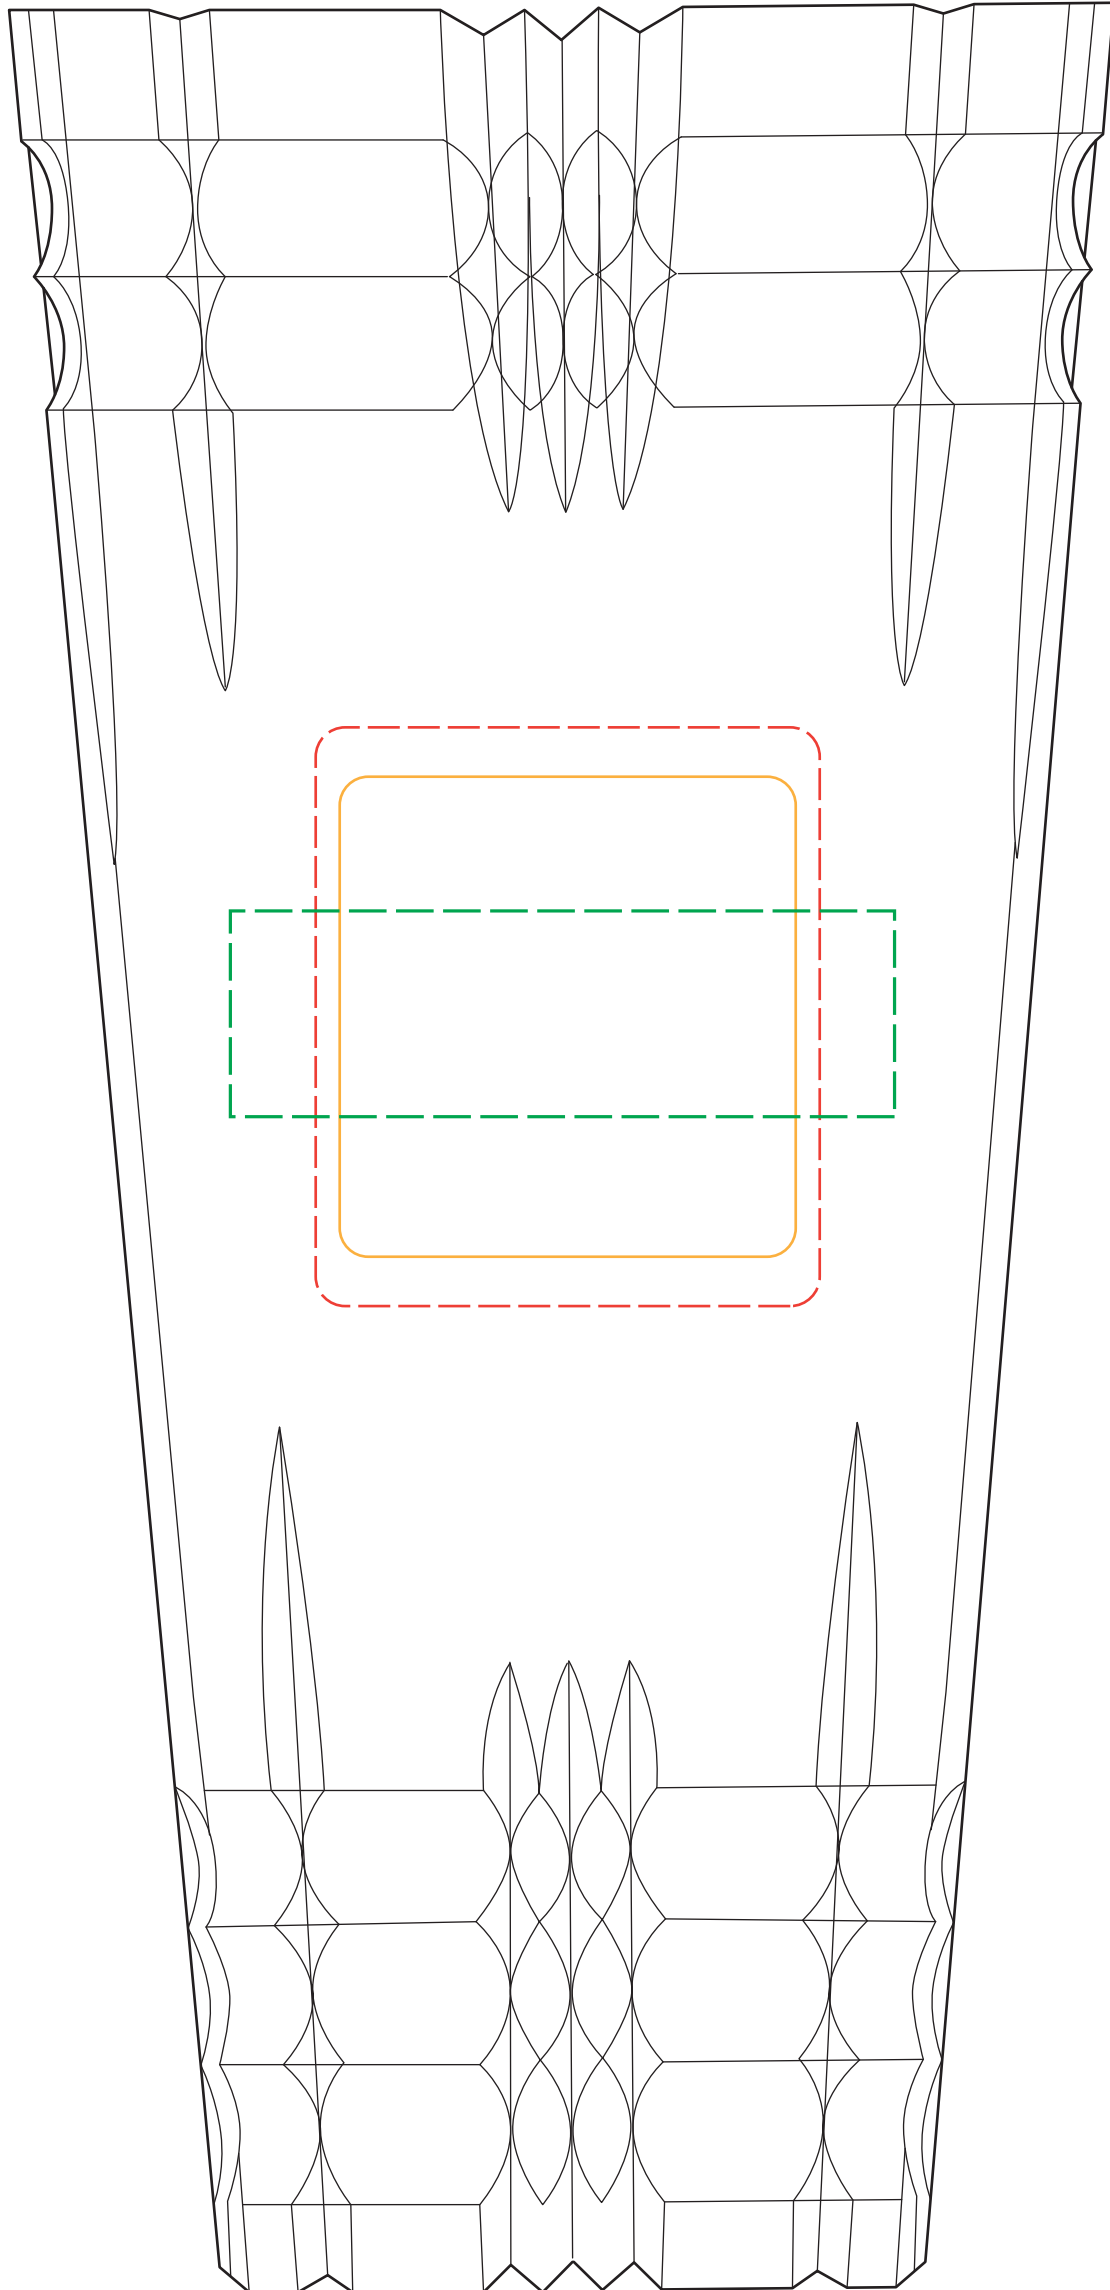

26-169L,M,S Jennings Trophy Vase

Best: 2.375 w X 2.5 h

Max: 2.625 w X 3 h

SIZE: REGULAR

WARP: 2% or 3%

Best: 1.75 w X 2 h

Max: 2.125 w X 2.5 h

SIZE: MEDIUM+

WARP: 2% or 3%

Best: 1.625 w X 1.625 h

Max: 1.875 w X 2 h

SIZE: SMALL

WARP: 2% or 3%

26-169L Jennings Trophy Vase
Qty: DEEP ETCH

26-169M Jennings Trophy Vase
Qty: DEEP ETCH

26-169S Jennings Trophy Vase
Qty: DEEP ETCH