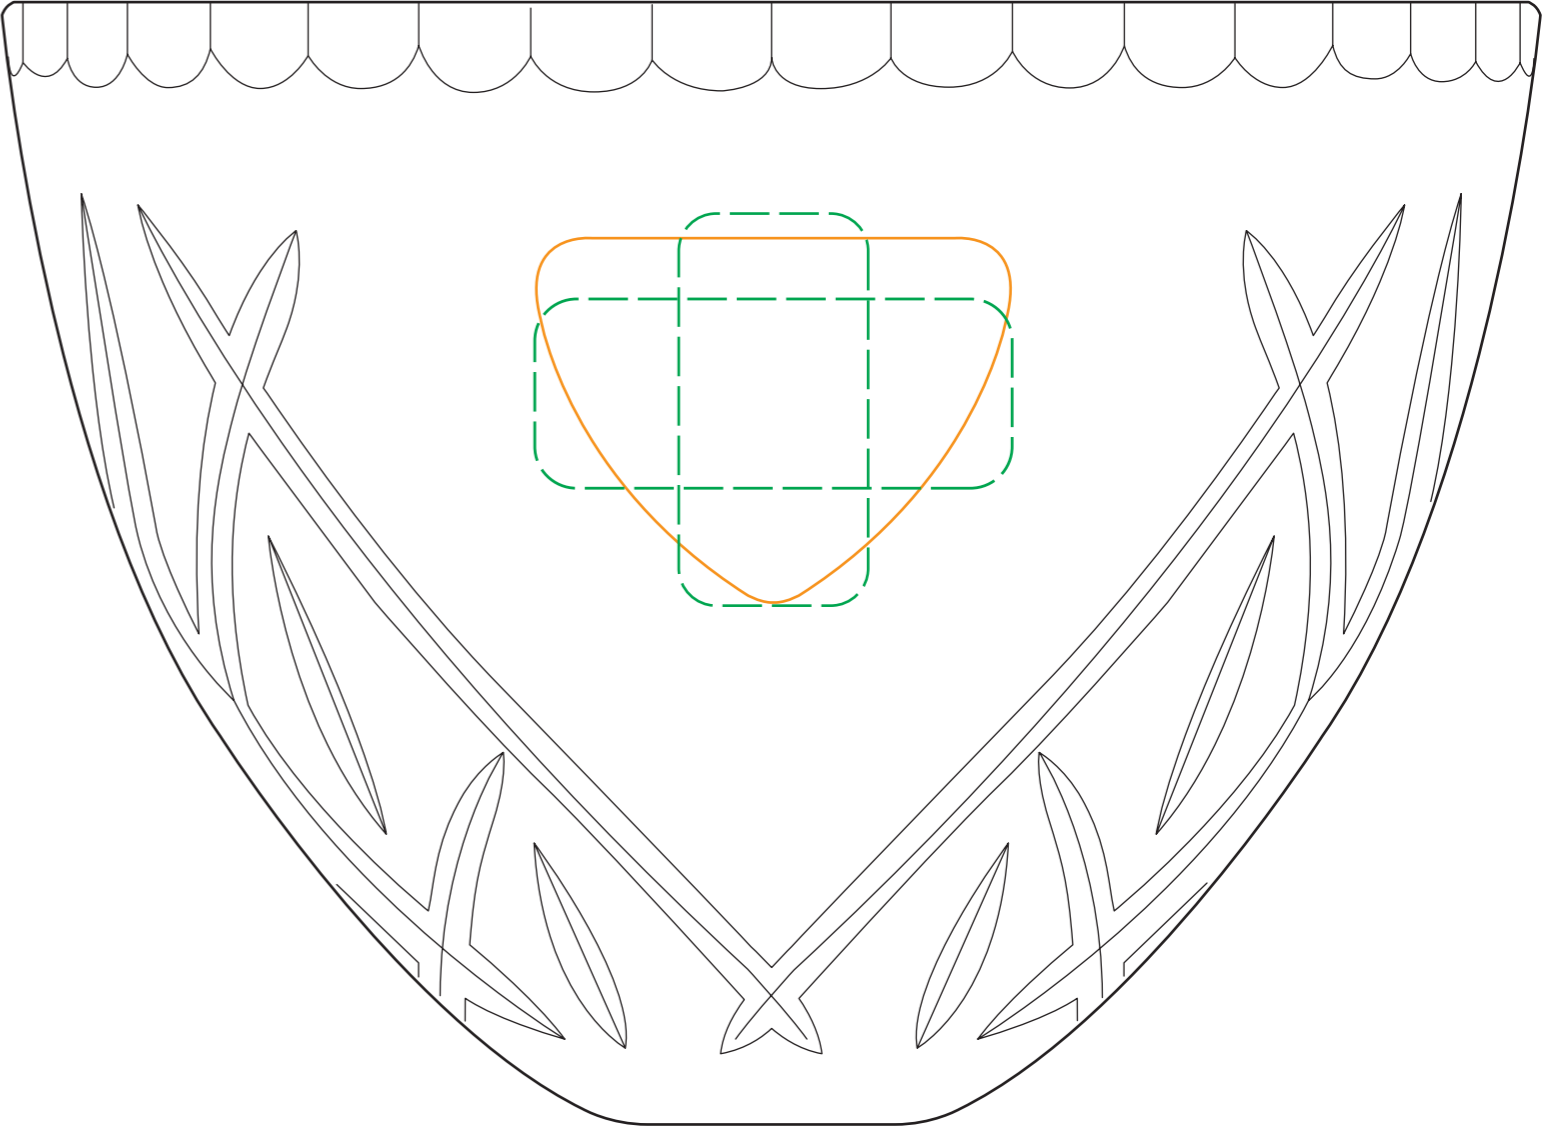

26-010S, L Kingsley Bowl

Size / **REGULAR**

Best Size

Suggested Max Size

Etch as a **REGULAR**

26-010L Kingsley Bowl
Qty: DEEP ETCH

26-010L

Size / **MEDIUM**

Best Size

Suggested Max Size

Etch as a **REGULAR**

26-010S Kingsley Bowl
Qty: DEEP ETCH

26-010S