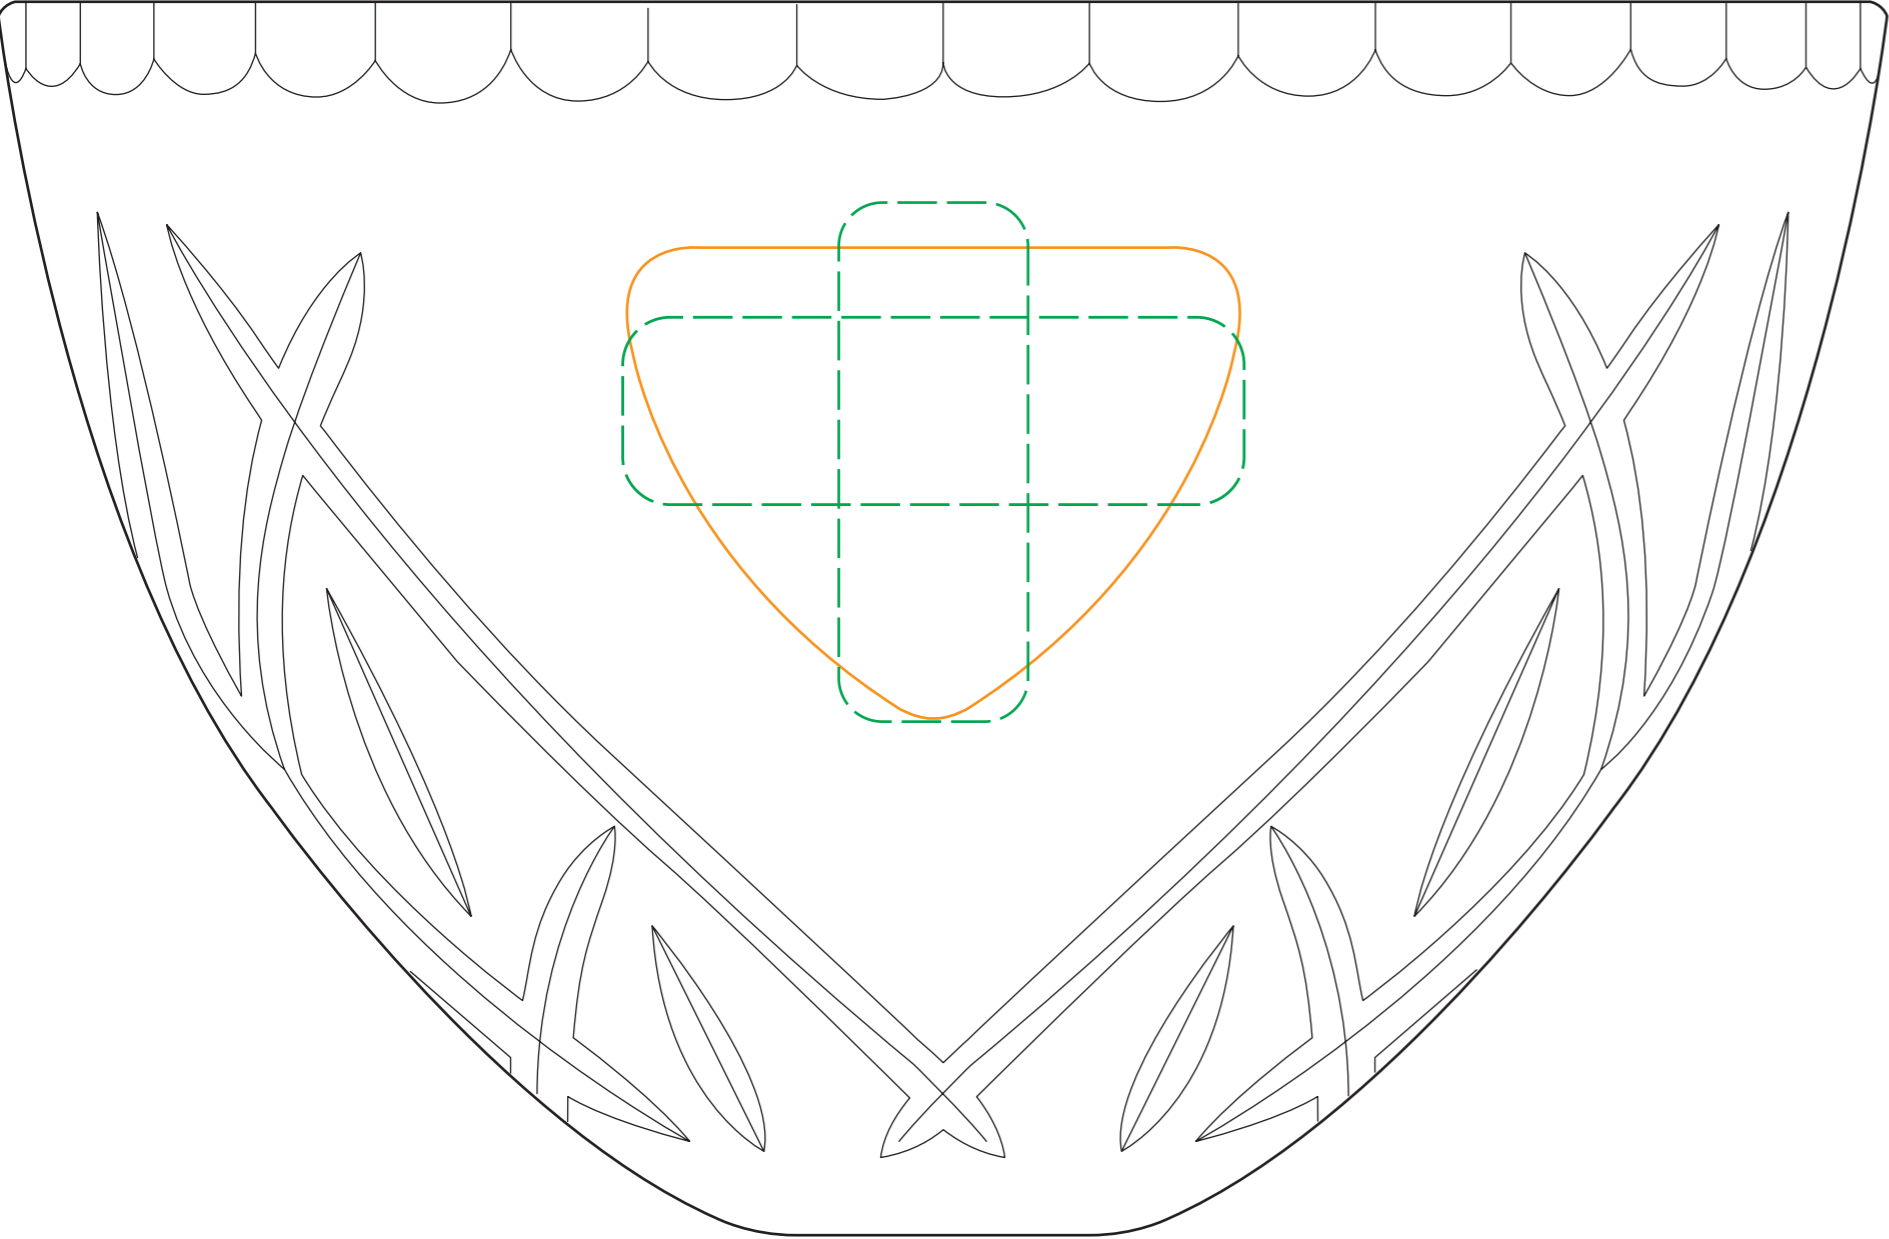

26-010S, L Kingsley Bowl

Size / **REGULAR**

Best Size

Suggested Max Size

Etch as a **REGULAR**

26-010L Kingsley Bowl
Qty: DEEP ETCH

26-010L

Size / **MEDIUM**

Best Size

Suggested Max Size

Etch as a **REGULAR**

26-010S Kingsley Bowl
Qty: DEEP ETCH

26-010S