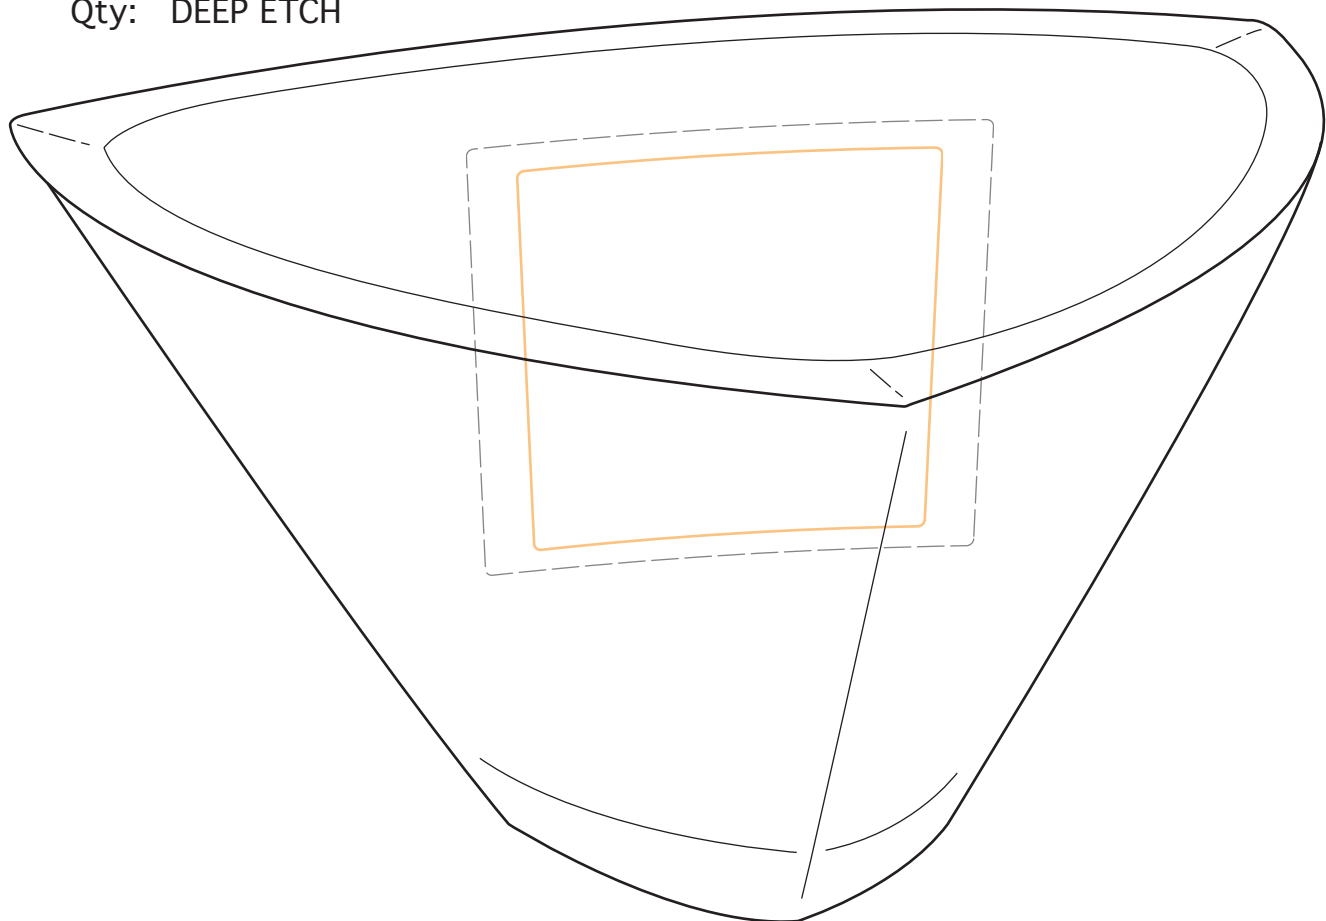

25-004S, L Trio Bowl

Size / MEDIUM

Best: 2"w x 2"h

Suggested **Max:** 2.5"w x 2.25"h

Size / REGULAR

Best: 2.5"w x 2.25"h

Suggested **Max:** 2.75"w x 2.5"h

25-004S Trio Bowl
Qty: DEEP ETCH

25-004L Trio Bowl
Qty: DEEP ETCH