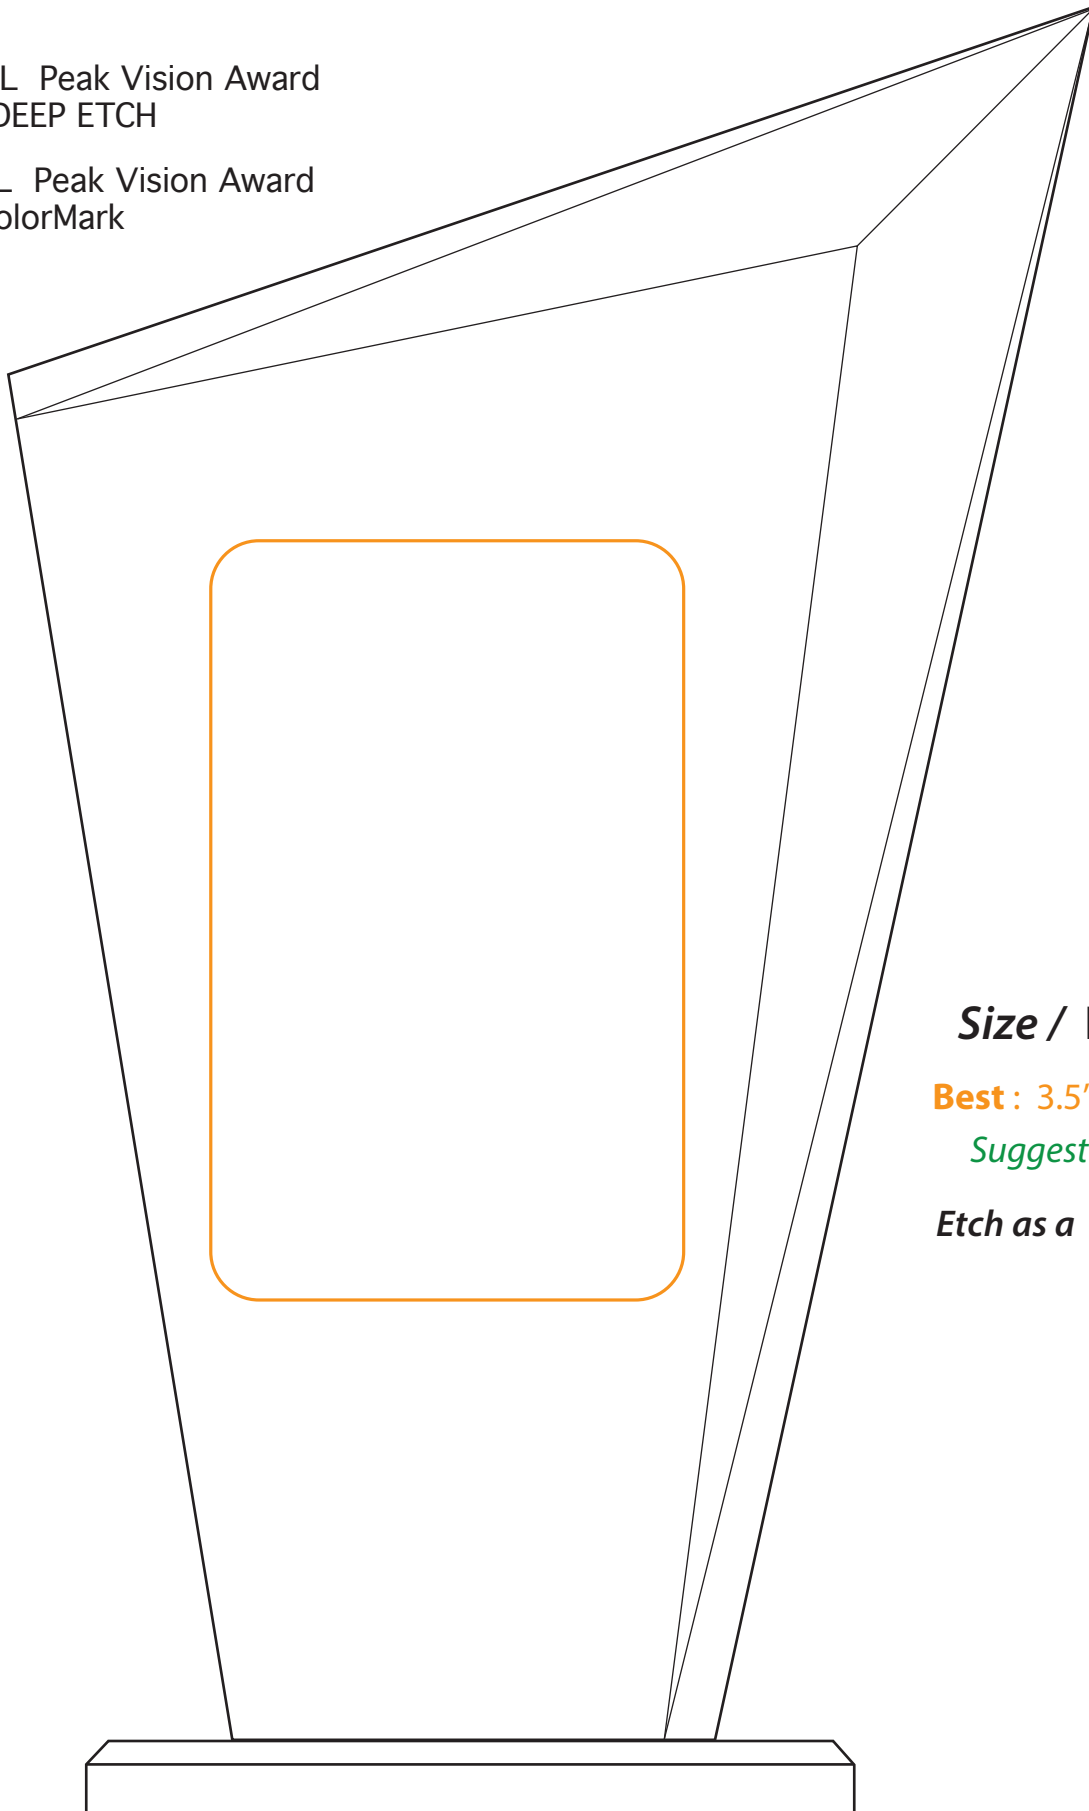

11-063L Peak Award

11-063L Peak Vision Award
Qty: DEEP ETCH

11-063L Peak Vision Award
Qty: ColorMark

Size / LARGE

Best : 3.5" w x 3.25" h

Suggested Max:

Etch as a REGULAR

11-063S Peak Award

11-063S Peak Vision Award
Qty: DEEP ETCH

Size / REGULAR

Best: 2.25"w x 2.8"h

Suggested Max: 2.375"w x 3.5"h

Etch as a REGULAR

11-063S Peak Vision Award
Qty: ColorMark