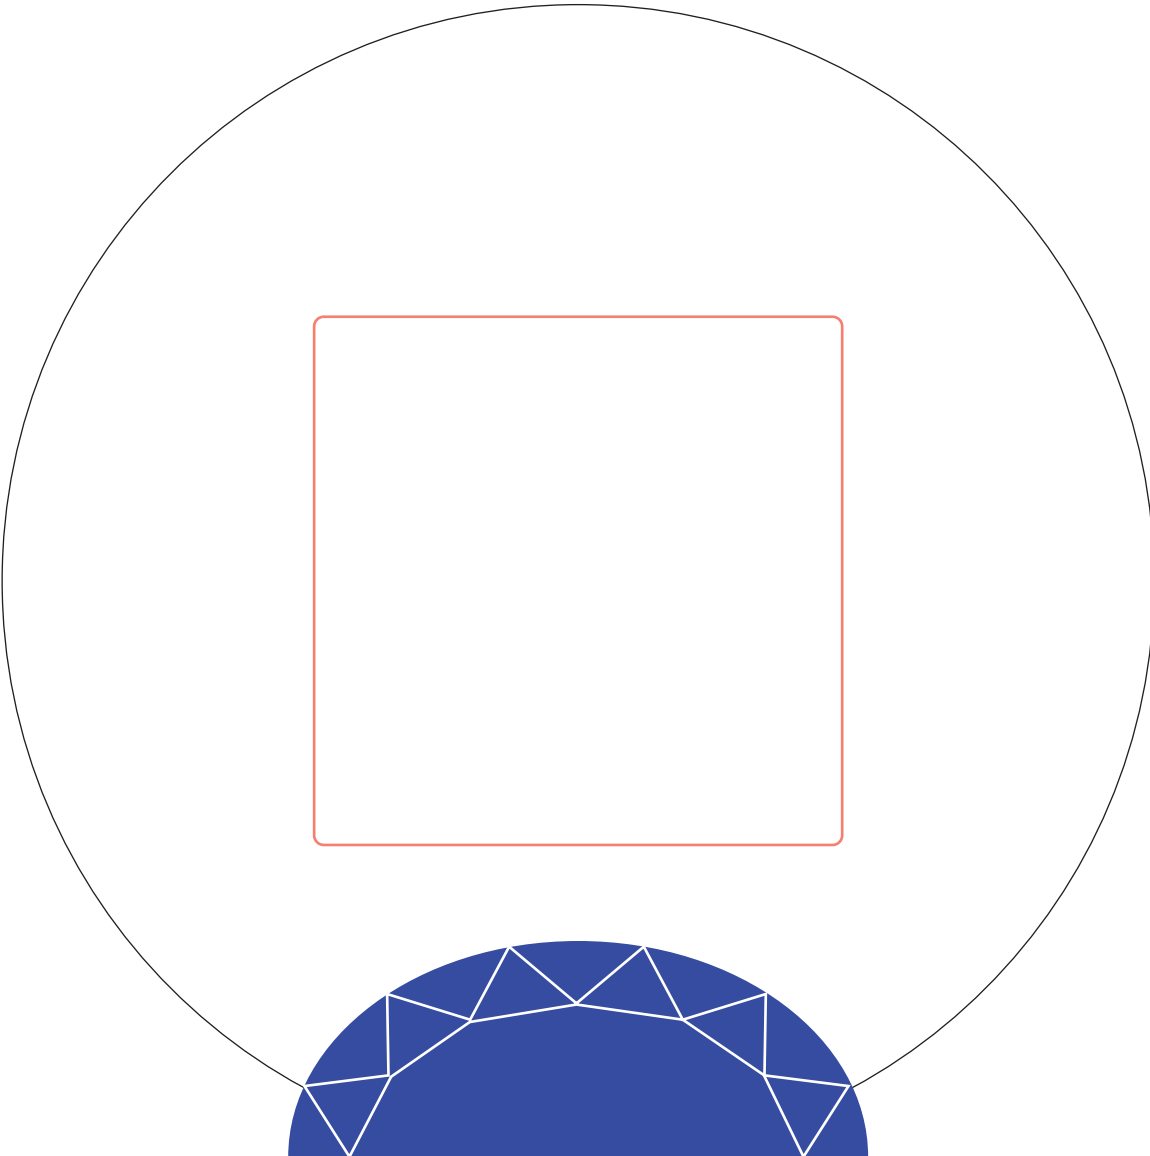

#10-074L, M, S Orbit Disc Award

Size/ LARGE

Best at 3.375w x 3.375h

Suggested Max:

Etch as a REGULAR

Size/ REGULAR

Best at 2.75w x 2.75h

Suggested Max:

Etch as a REGULAR

Size/ MEDIUM

Best at 2.25w x 2.25h

Suggested Max:

Etch as a REGULAR