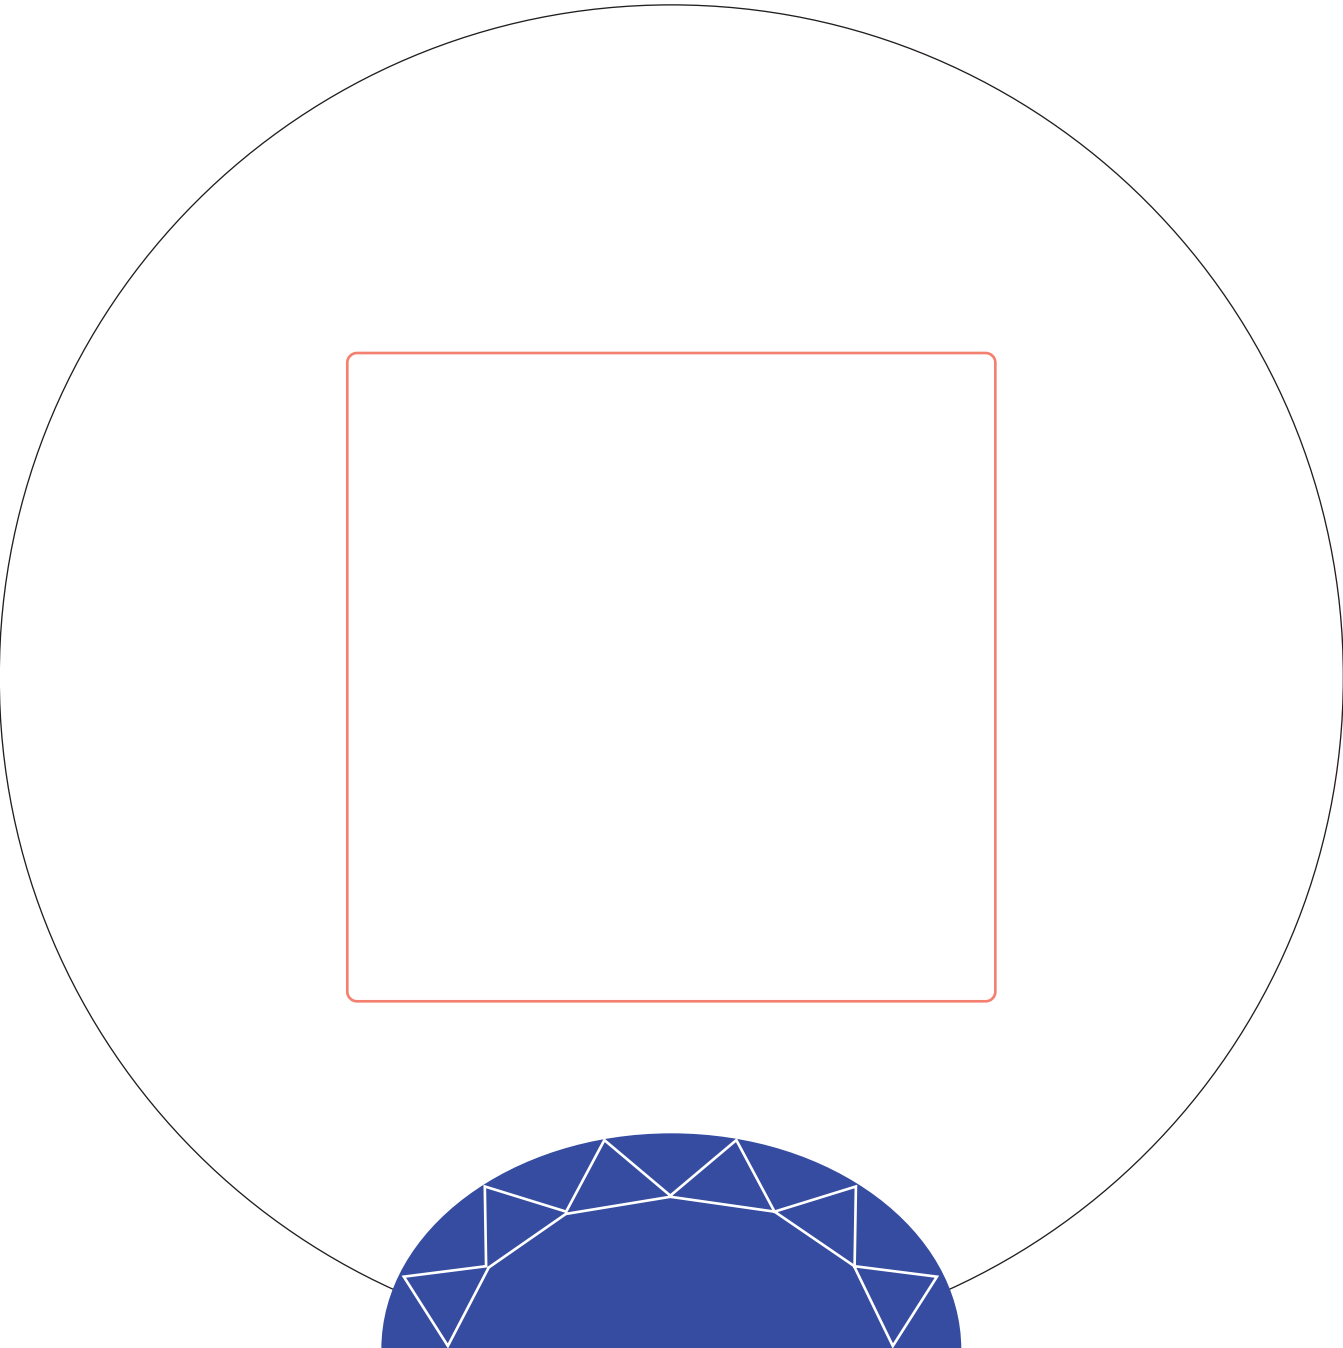

#10-074L, M, S Orbit Disc Award

Size/ LARGE

Best at 3.375w x 3.375h

Suggested Max:

Etch as a REGULAR

Size/ REGULAR

Best at 2.75w x 2.75h

Suggested Max:

Etch as a REGULAR

Size/ MEDIUM

Best at 2.25w x 2.25h

Suggested Max:

Etch as a REGULAR