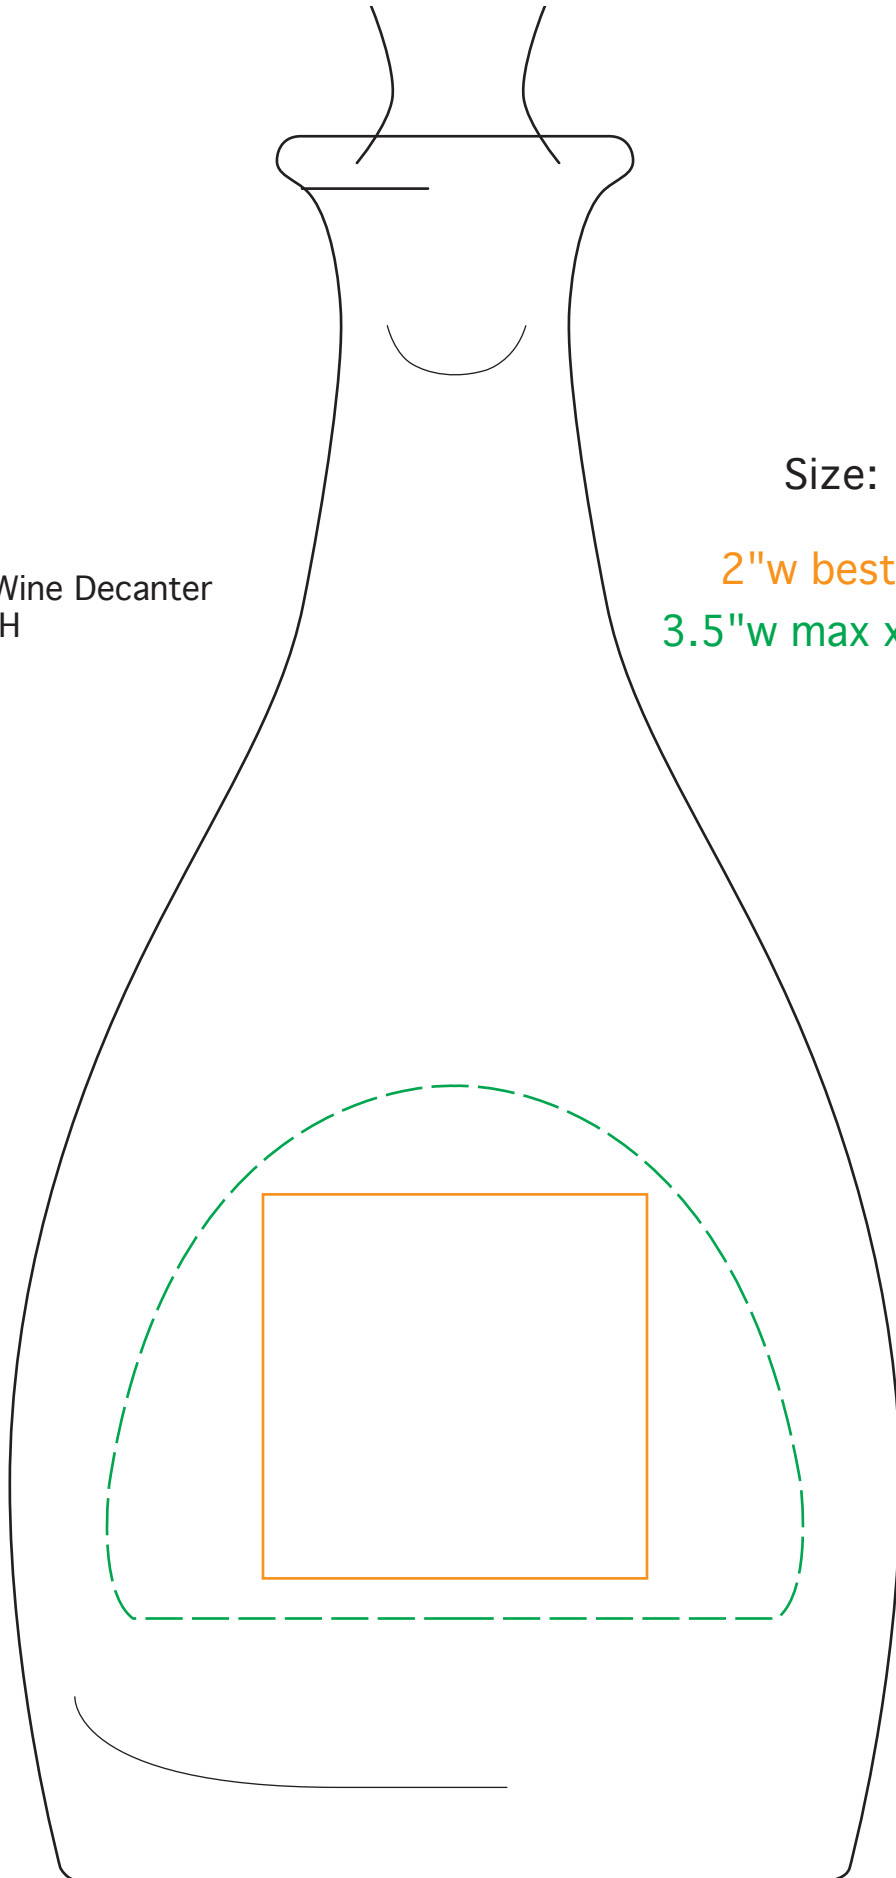

# 07-653 Classic Wine Decanter

Size: MEDIUM

2"w best x 2"h best

3.5"w max x 2.375"h max

07-653 Classic Wine Decanter  
Qty: DEEP ETCH