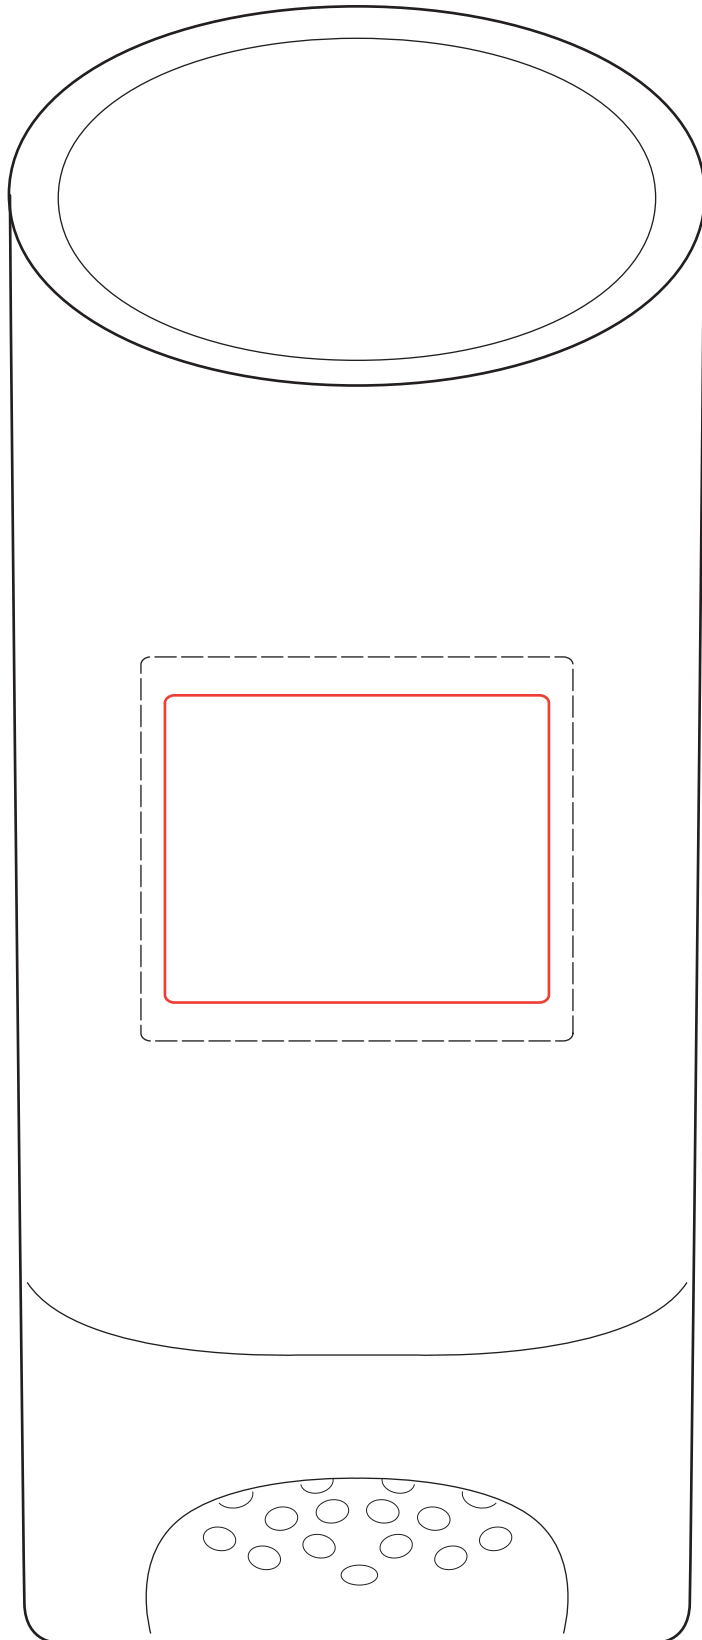

#07-482S,M,L Fairway Slanted Vase (2013 GOLF p.17)

Widths are similar on all three sizes.

#07-482S:
Size/ SMALL

Best: 2"w x 1.625"h

Max: 2.25"w x 2"h

Etch as a **REGULAR**

#07-482S,M,L Fairway Slanted Vase (2013 GOLF p.17)

Widths are similar on all three sizes.

#07-482M:
Size/ MEDIUM+

Best: 2" w x 2" h
Max: 2.25" w x 2.5" h

Etch as a **REGULAR**

#07-482S,M,L Fairway Slanted Vase
(2013 GOLF p.17)

Widths are similar on all three sizes.

#07-482L:
Size/ REGULAR

Best: 2"w x 2.5"h

Max: 2.25"w x 3"h

Etch as a **REGULAR**