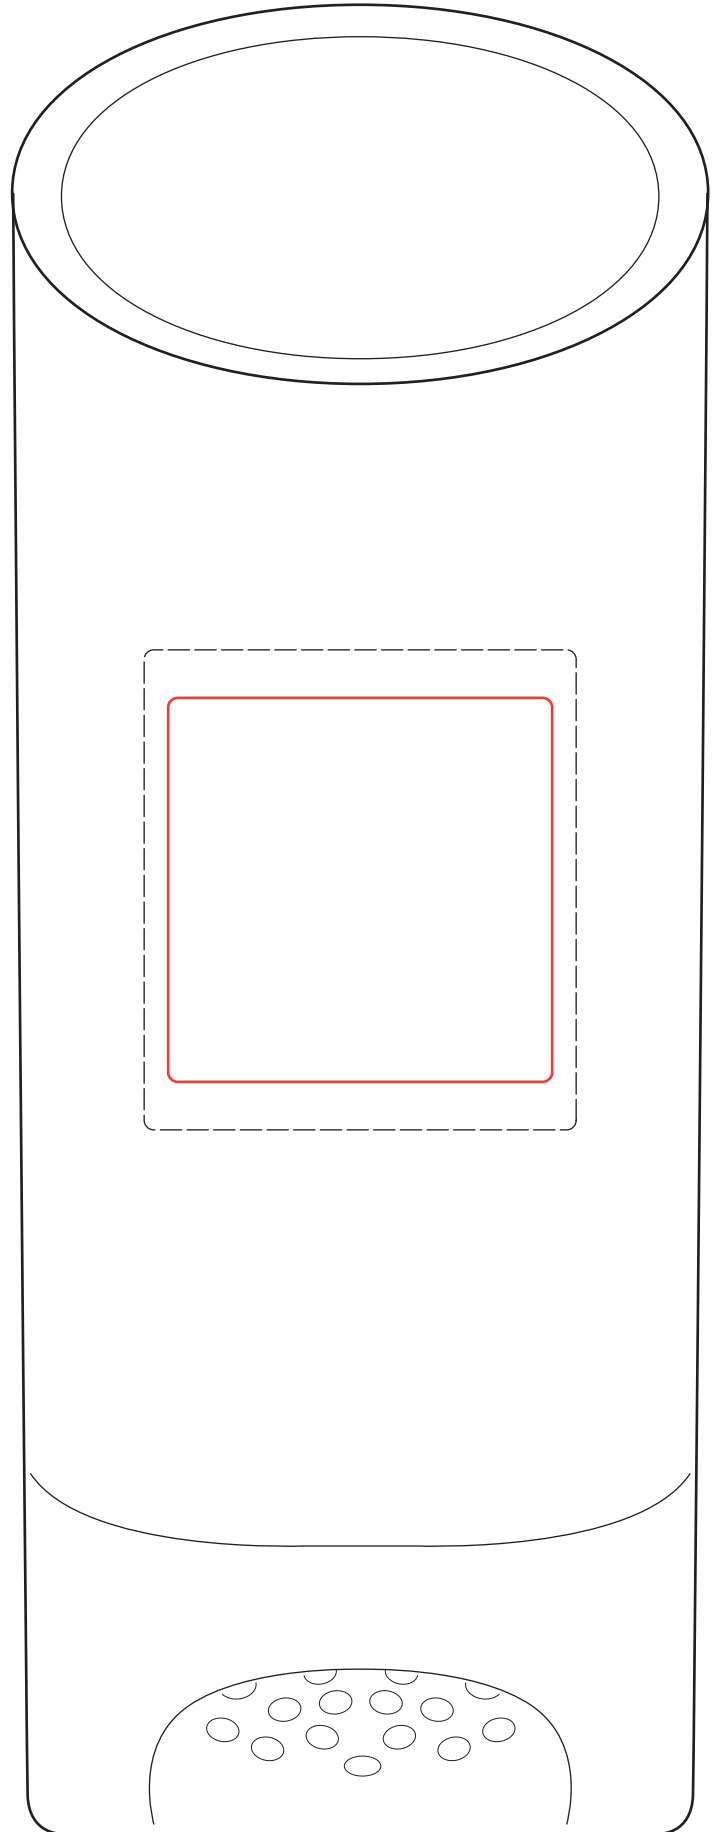

#07-482S,M,L Fairway Slanted Vase (2013 GOLF p.17)

Widths are similar on all three sizes.

#07-482S:
Size/ SMALL

Best: 2"w x 1.625"h

Max: 2.25"w x 2"h

Etch as a **REGULAR**

#07-482S,M,L Fairway Slanted Vase (2013 GOLF p.17)

Widths are similar on all three sizes.

#07-482M:
Size/ MEDIUM+

Best: 2" w x 2" h
Max: 2.25" w x 2.5" h

Etch as a **REGULAR**

#07-482S,M,L Fairway Slanted Vase
(2013 GOLF p.17)

Widths are similar on all three sizes.

#07-482L:
Size/ REGULAR

Best: 2"w x 2.5"h

Max: 2.25"w x 3"h

Etch as a **REGULAR**