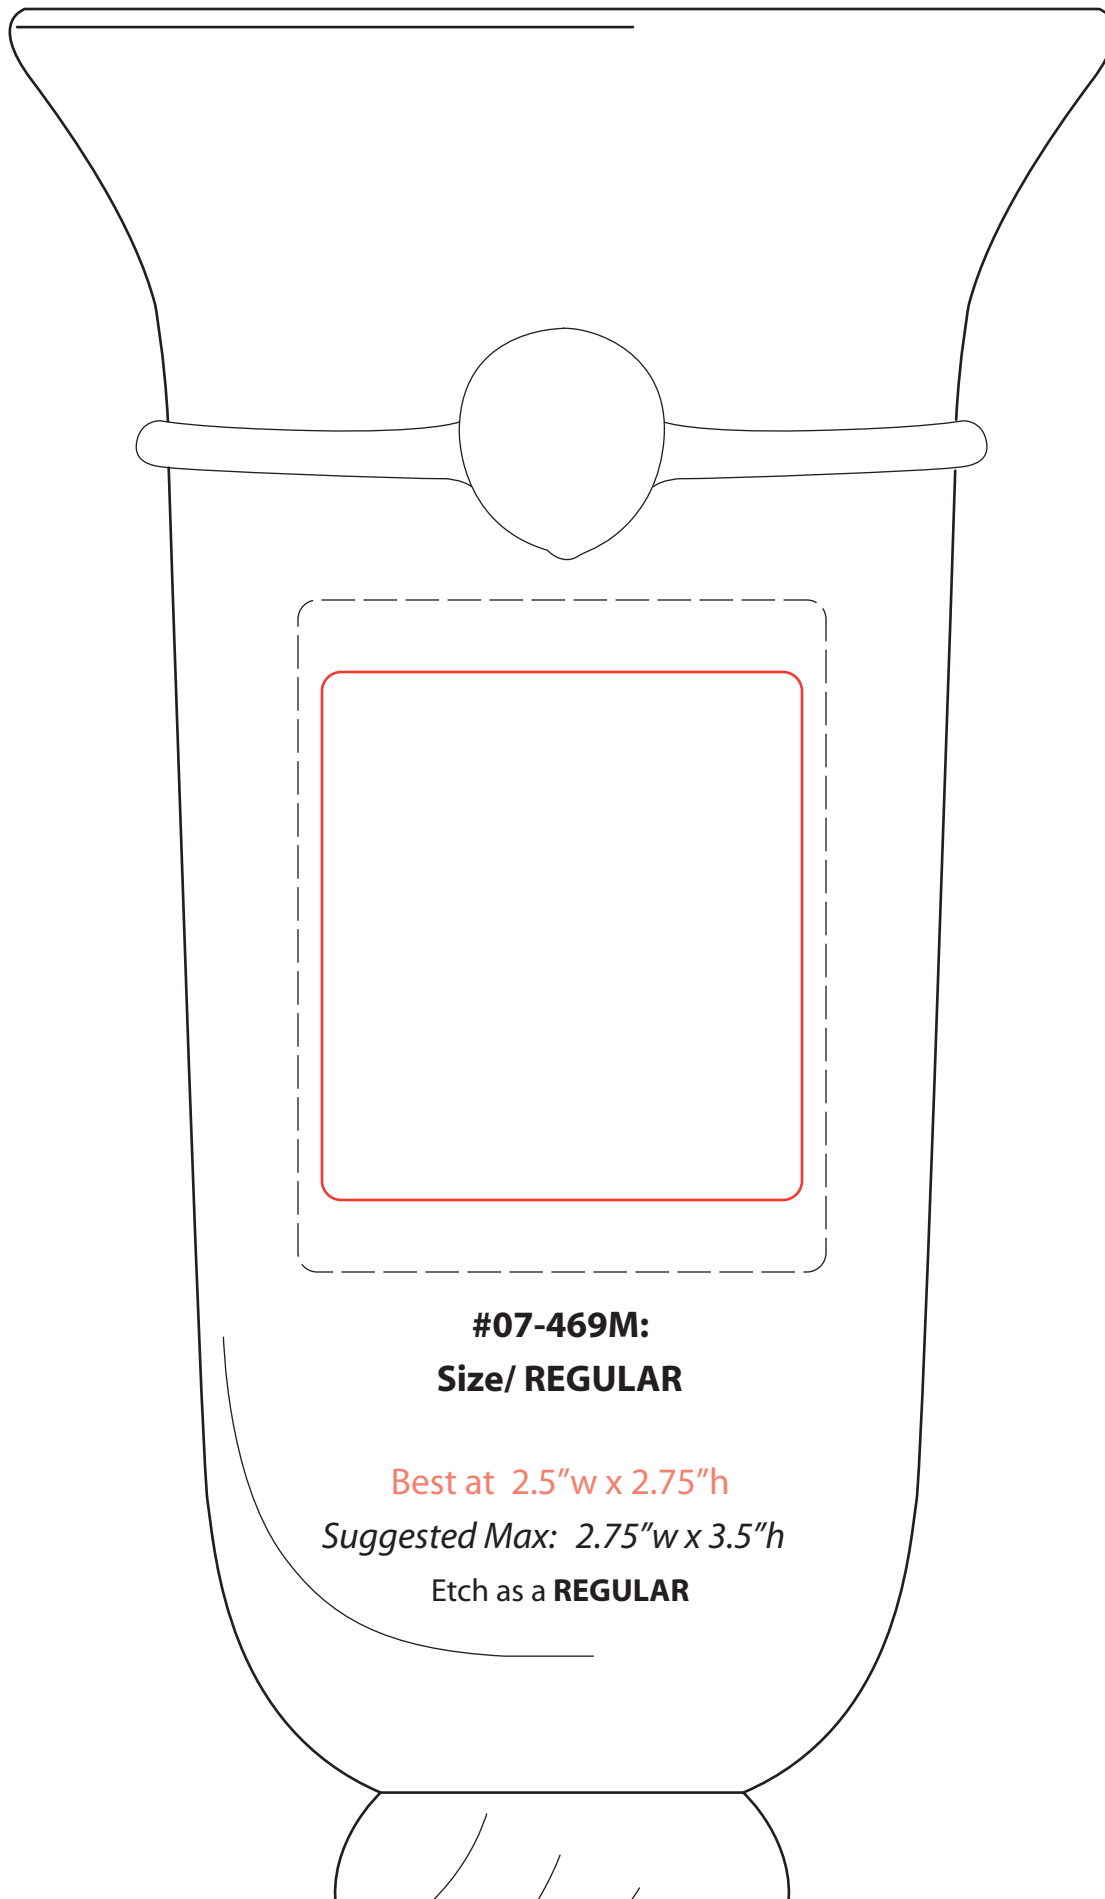

07-469S CAMERON TROPHY

#07-469S,M,L Cameron Trophy
(2012 Golf, p.19)

*These are very cylindrical and flat.
Only a slight possibility for a SMILE.*

(possibly a 2% WARP)

RTL#KRV160

**#07-469S:
Size/ MEDIUM**

Best at 2"w x 2.375"h

Suggested Max: 2.5"w x 3"h

Etch as a **REGULAR**

#07-469S,M,L Cameron Trophy
(2012 Golf, p.19)

*These are very cylindrical and flat.
Only a slight possibility for a SMILE.*

(possibly a 2% WARP)

#07-469M:
Size/ REGULAR

Best at 2.5"w x 2.75"h
Suggested Max: 2.75"w x 3.5"h
Etch as a **REGULAR**

#07-469S,M,L Cameron Trophy
(2012 Golf, p.19)

*These are very cylindrical and flat.
Only a slight possibility for a SMILE.*

(possibly a 2% WARP)

#07-469L:
Size/ LARGE

Best at 2.625" w x 3" h
Suggested Max: 3" w x 3.75" h

Etch as a **REGULAR**