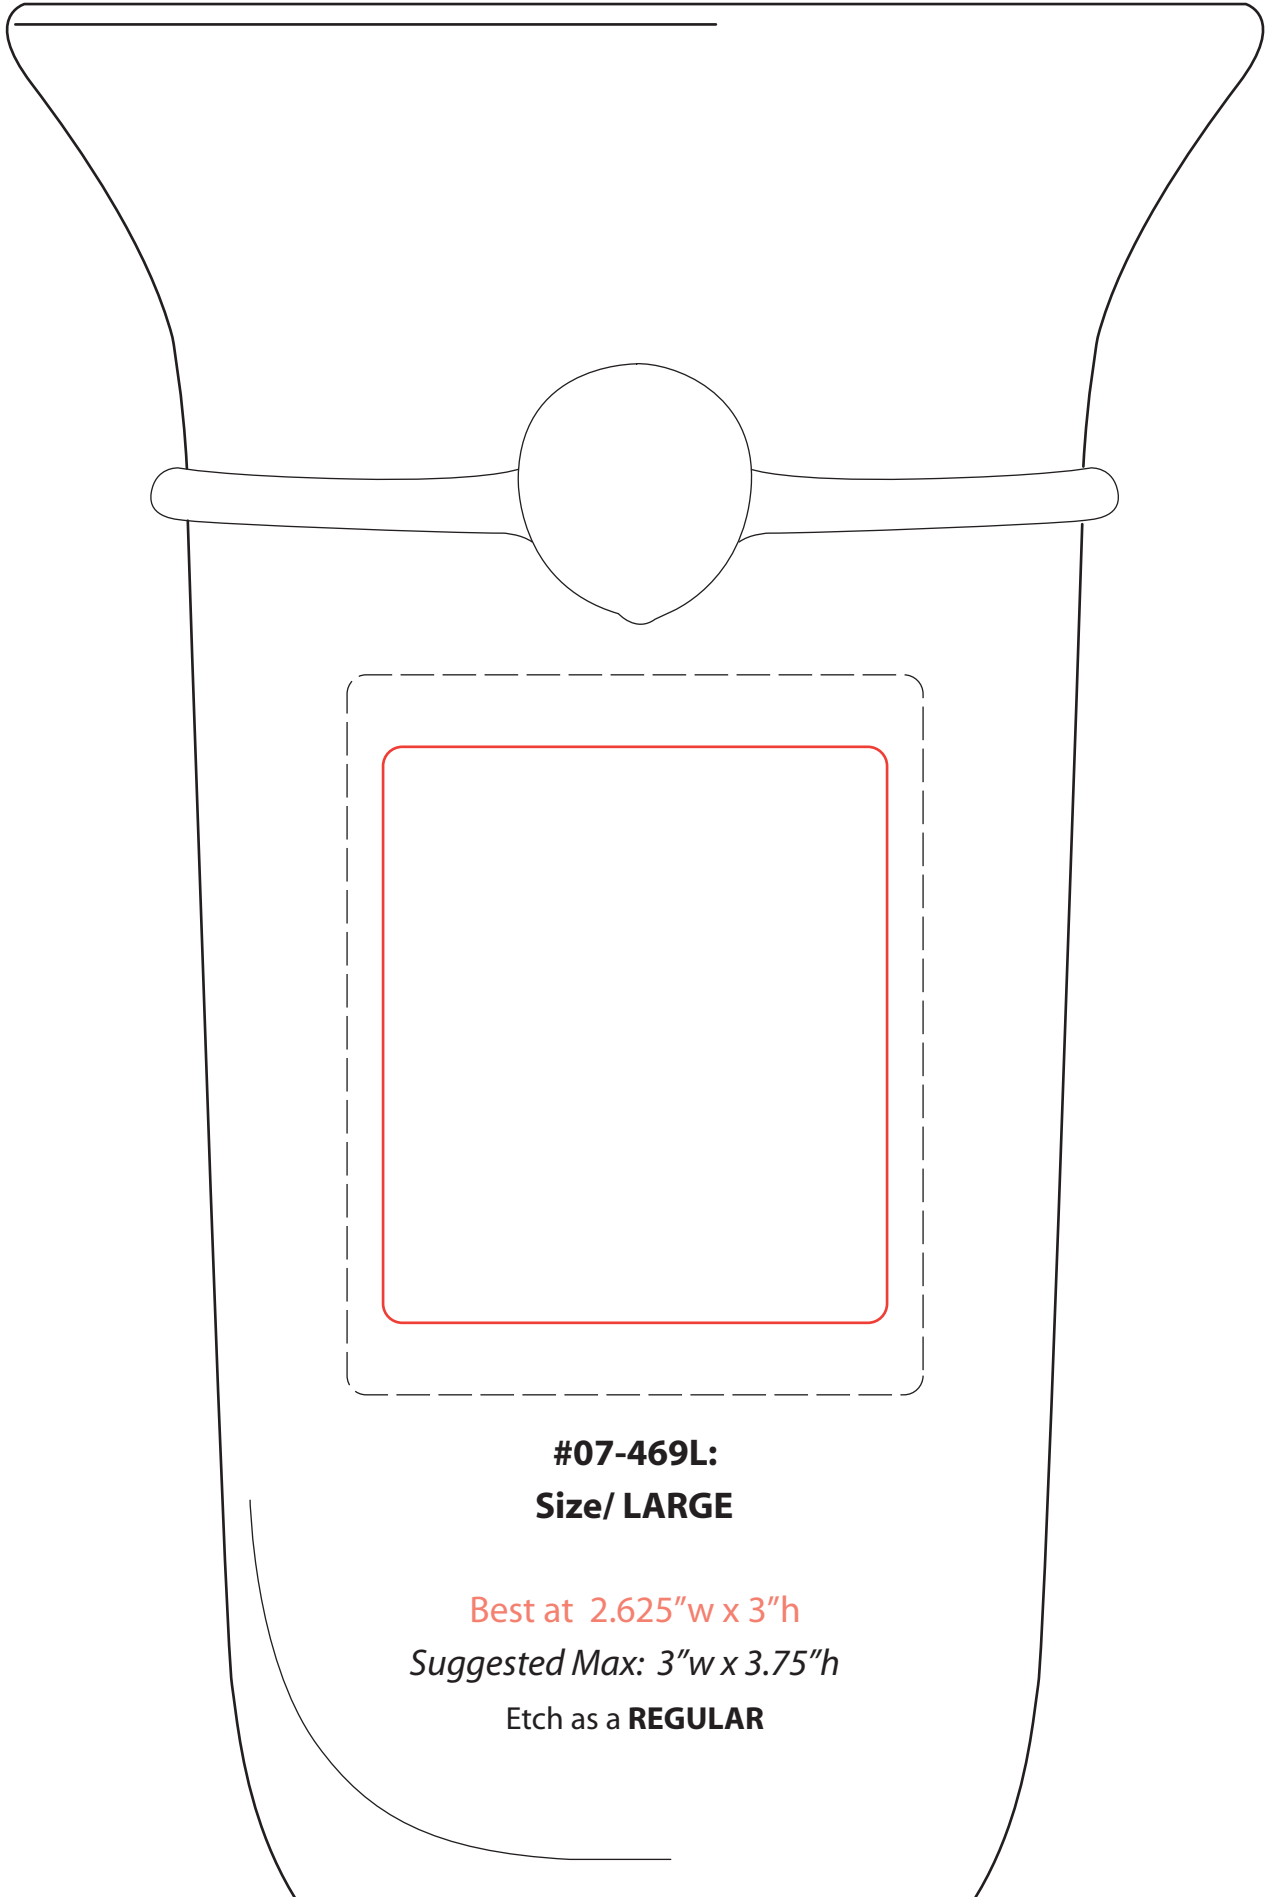

07-469S CAMERON TROPHY

#07-469S,M,L Cameron Trophy
(2012 Golf, p.19)

*These are very cylindrical and flat.
Only a slight possibility for a SMILE.*

(possibly a 2% WARP)

RTL#KRV160

**#07-469S:
Size/ MEDIUM**

Best at 2"w x 2.375"h

Suggested Max: 2.5"w x 3"h

Etch as a **REGULAR**

#07-469S,M,L Cameron Trophy
(2012 Golf, p.19)

*These are very cylindrical and flat.
Only a slight possibility for a SMILE.*

(possibly a 2% WARP)

#07-469M:
Size/ REGULAR

Best at 2.5"w x 2.75"h
Suggested Max: 2.75"w x 3.5"h
Etch as a **REGULAR**

#07-469S,M,L Cameron Trophy
(2012 Golf, p.19)

*These are very cylindrical and flat.
Only a slight possibility for a SMILE.*

(possibly a 2% WARP)

#07-469L:
Size/ LARGE

Best at 2.625" w x 3" h
Suggested Max: 3" w x 3.75" h

Etch as a **REGULAR**