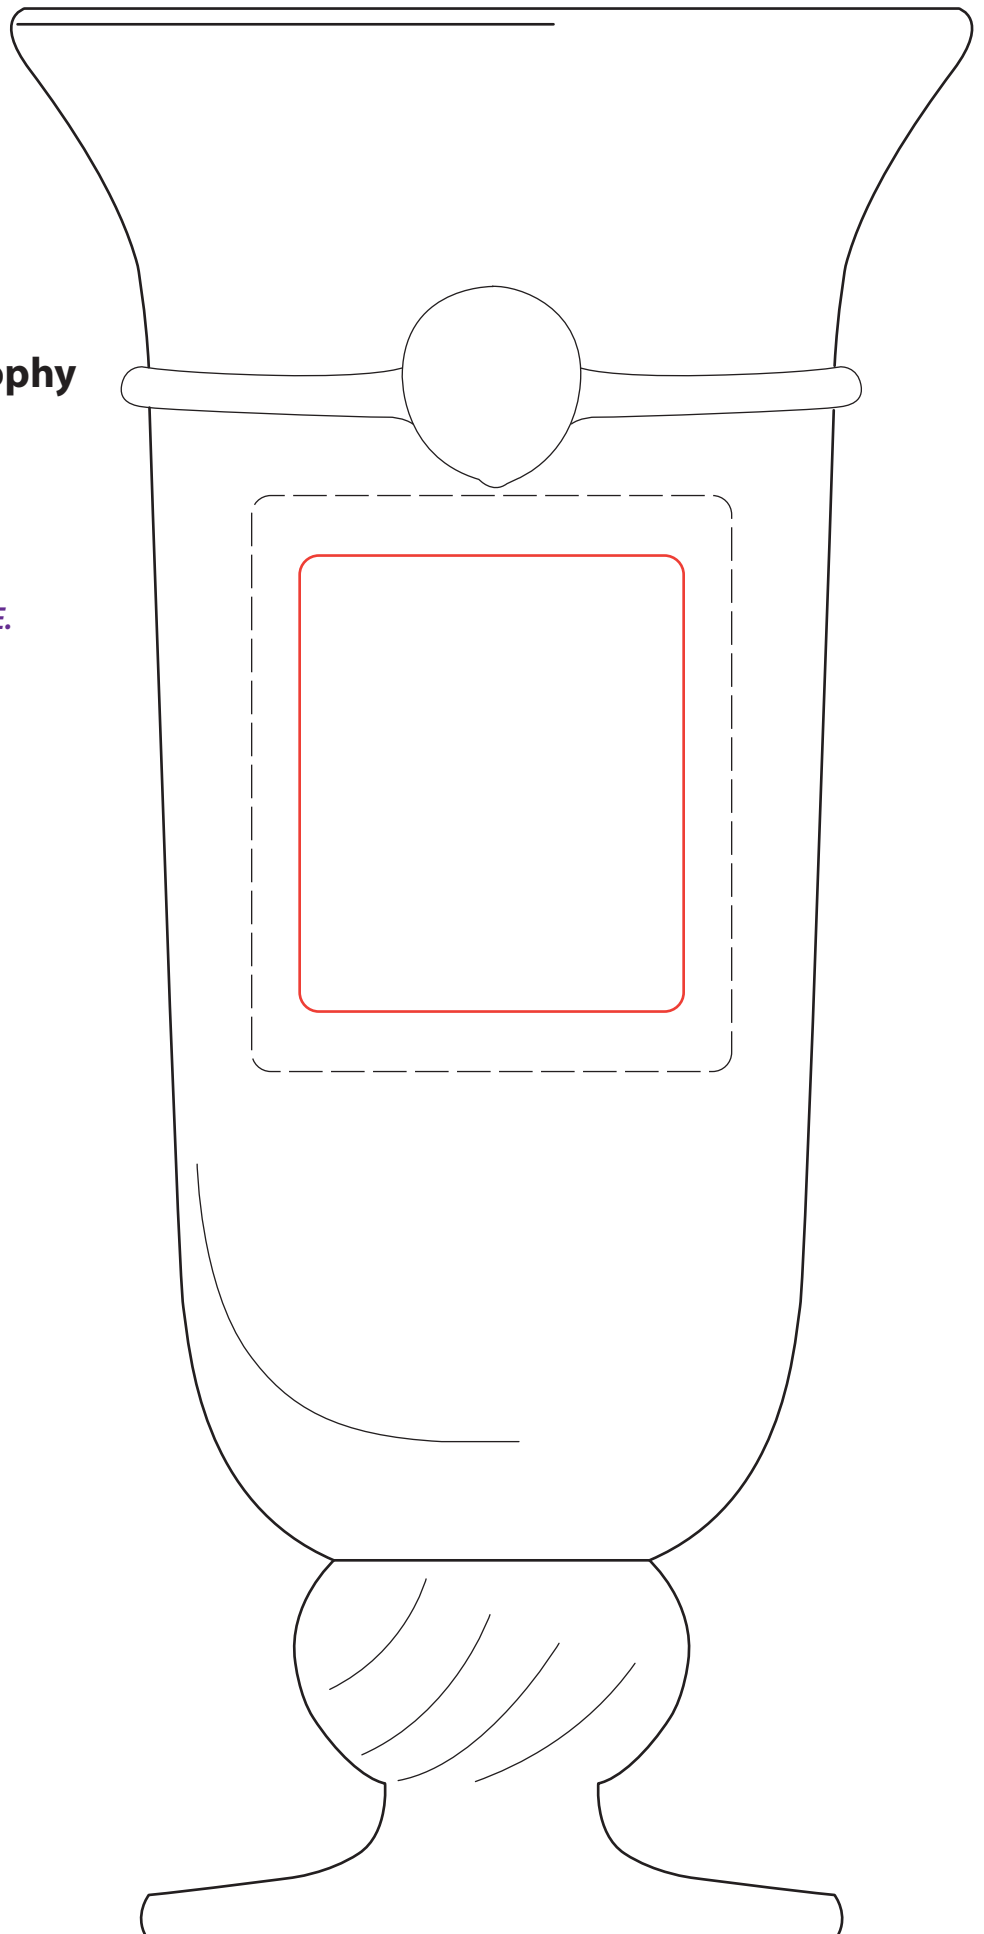

07-469S CAMERON TROPHY

#07-469S,M,L Cameron Trophy
(2012 Golf, p.19)

*These are very cylindrical and flat.
Only a slight possibility for a SMILE.*

(possibly a 2% WARP)

RTL#KRV160

**#07-469S:
Size/ MEDIUM**

Best at 2"w x 2.375"h

Suggested Max: 2.5"w x 3"h

Etch as a **REGULAR**

#07-469S,M,L Cameron Trophy
(2012 Golf, p.19)

*These are very cylindrical and flat.
Only a slight possibility for a SMILE.*

(possibly a 2% WARP)

#07-469M:
Size/ REGULAR

Best at 2.5"w x 2.75"h
Suggested Max: 2.75"w x 3.5"h
Etch as a **REGULAR**

#07-469S,M,L Cameron Trophy
(2012 Golf, p.19)

*These are very cylindrical and flat.
Only a slight possibility for a SMILE.*

(possibly a 2% WARP)

#07-469L:
Size/ LARGE

Best at 2.625" w x 3" h
Suggested Max: 3" w x 3.75" h

Etch as a **REGULAR**