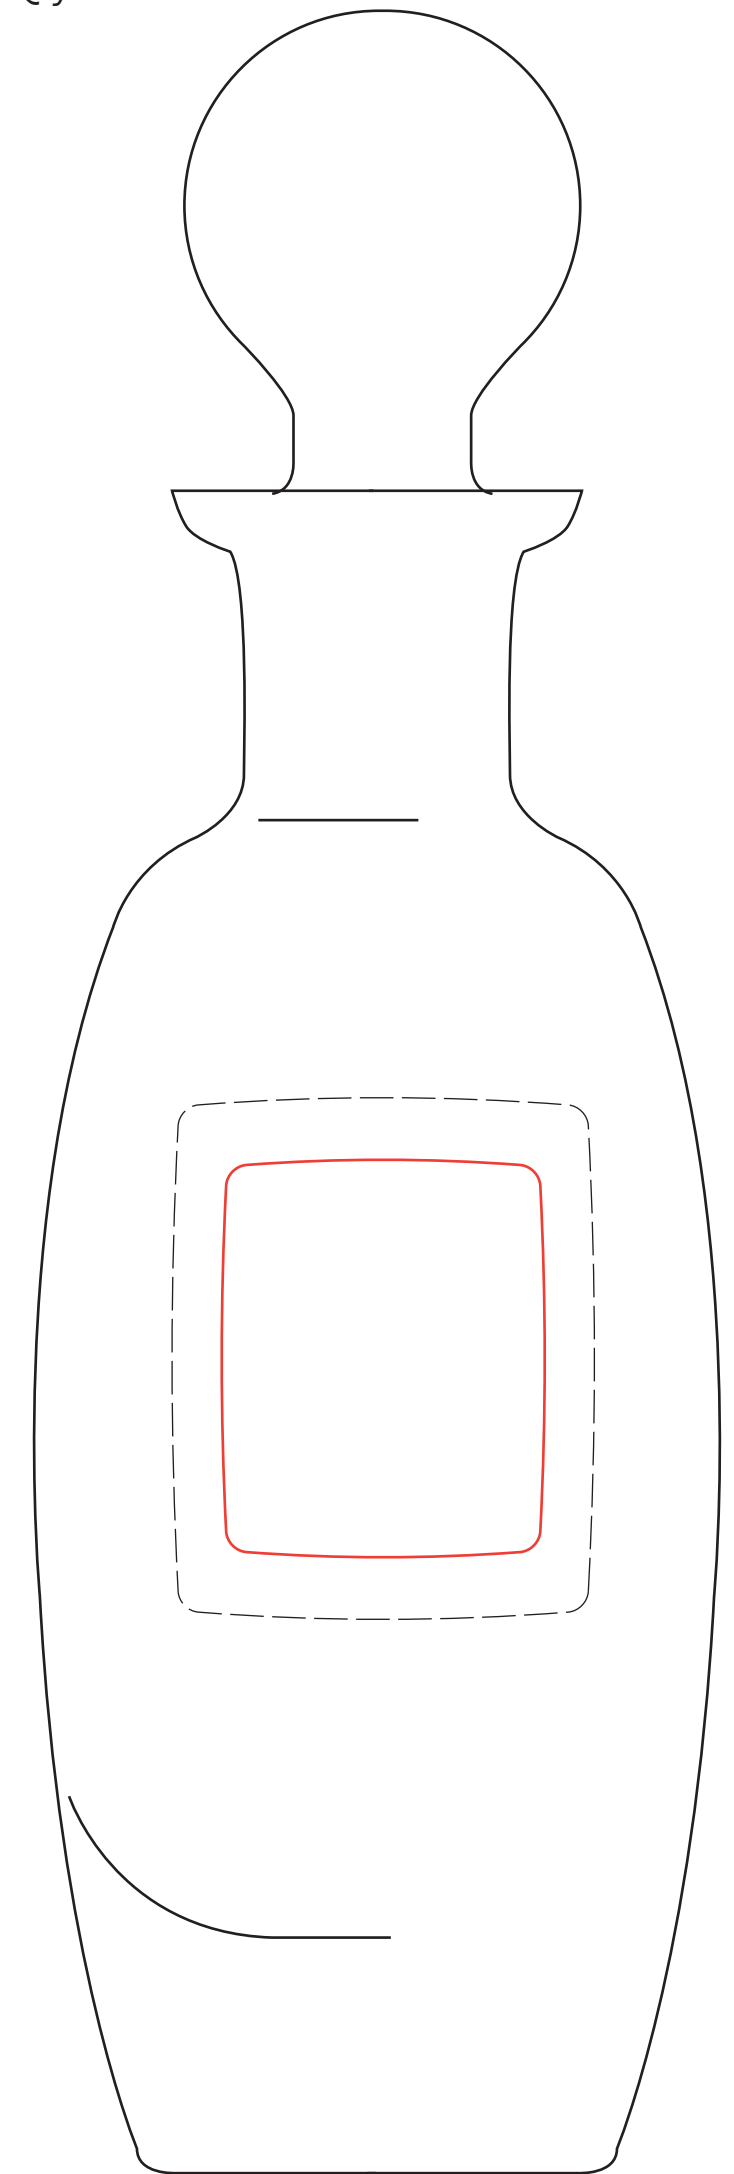

07-452M

#07-452S:
Size/ **MEDIUM**

Best at 1.625" w x 2" h
Suggested Max: 2.125" w x 2.625" h
Etch as a **REGULAR**

07-452S Pinnacle Decanter
Qty: DEEP ETCH