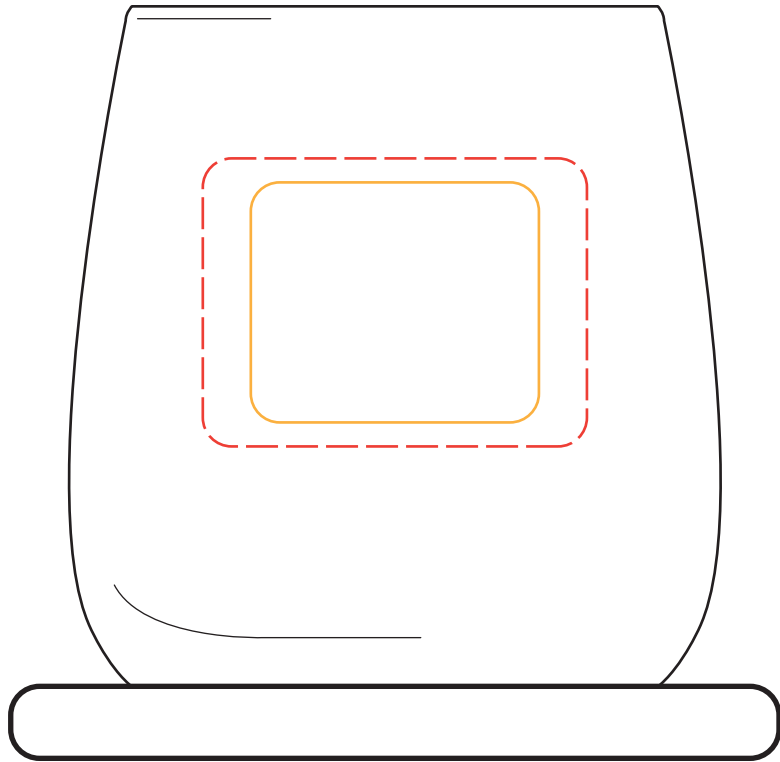

# 07-407 Fado Bar & Coaster Set

## - Includes (2) Glasses & (2) Cork Coasters

07-407 Fado Bar & Coaster Set

Each set includes (2) Glasses & (2) Cork Coasters

Qty: Sets DEEP ETCH

Bottom etch template:

Etch area: 1.5" x 1.5"