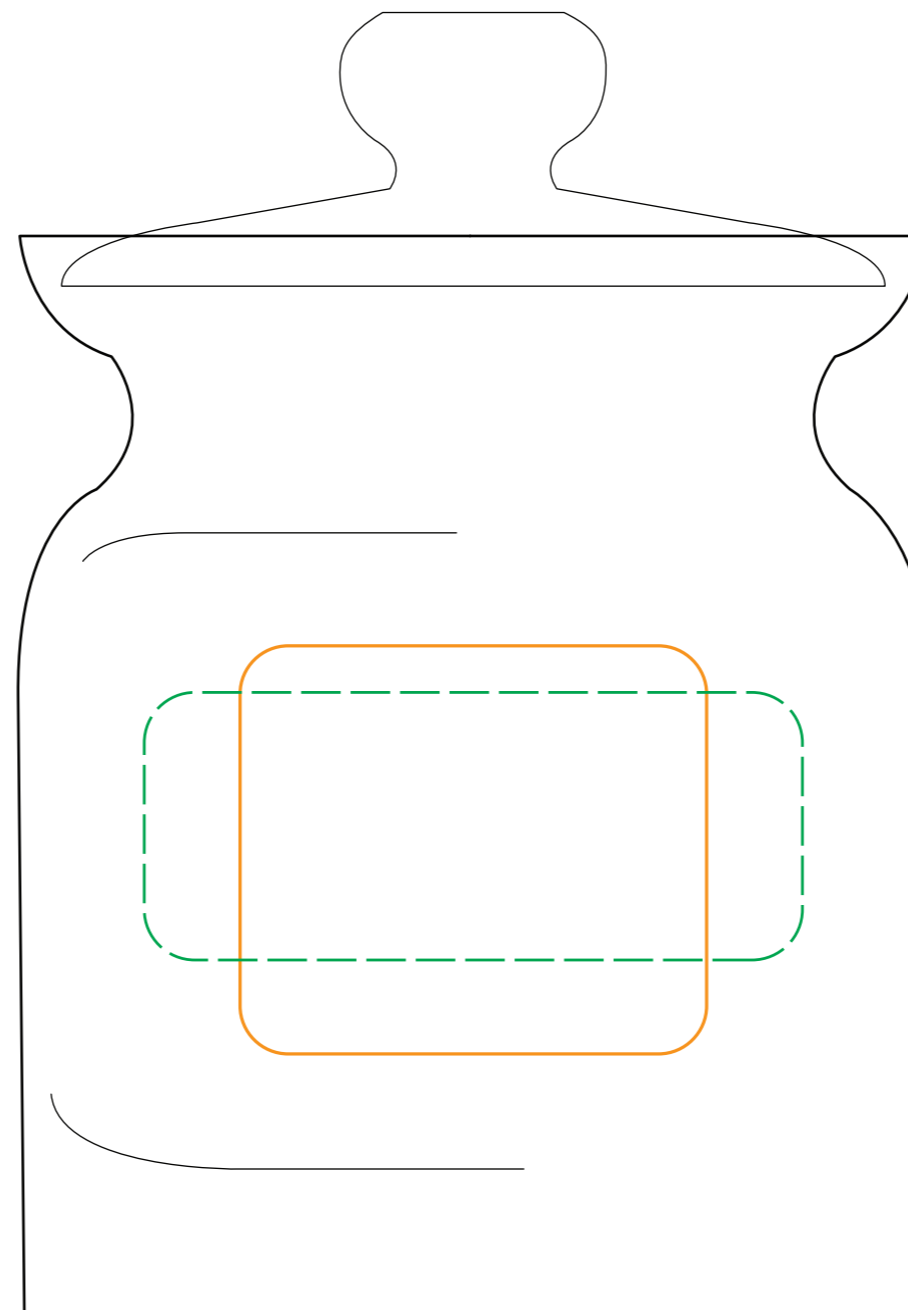

07-404 Mayfair Candy Jar

Size / LARGE

Best: 2.6"w x 2.5"h

Suggested Max: 2.75"w x 2.625"h

Etch as a REGULAR

07-404L Mayfair Candy Jar
Qty: DEEP ETCH

Size / REGULAR

Best: 2.5"w x 2.25"h

Suggested Max: 2.5"w x 2.25"h

Etch as a REGULAR

07-404M Mayfair Candy Jar
Qty: DEEP ETCH

Size / MEDIUM

Best: 2.25"w x 1.8"h

Suggested Max: 2.25"w x 2"h

Etch as a REGULAR

07-404S Mayfair Candy Jar
Qty: DEEP ETCH