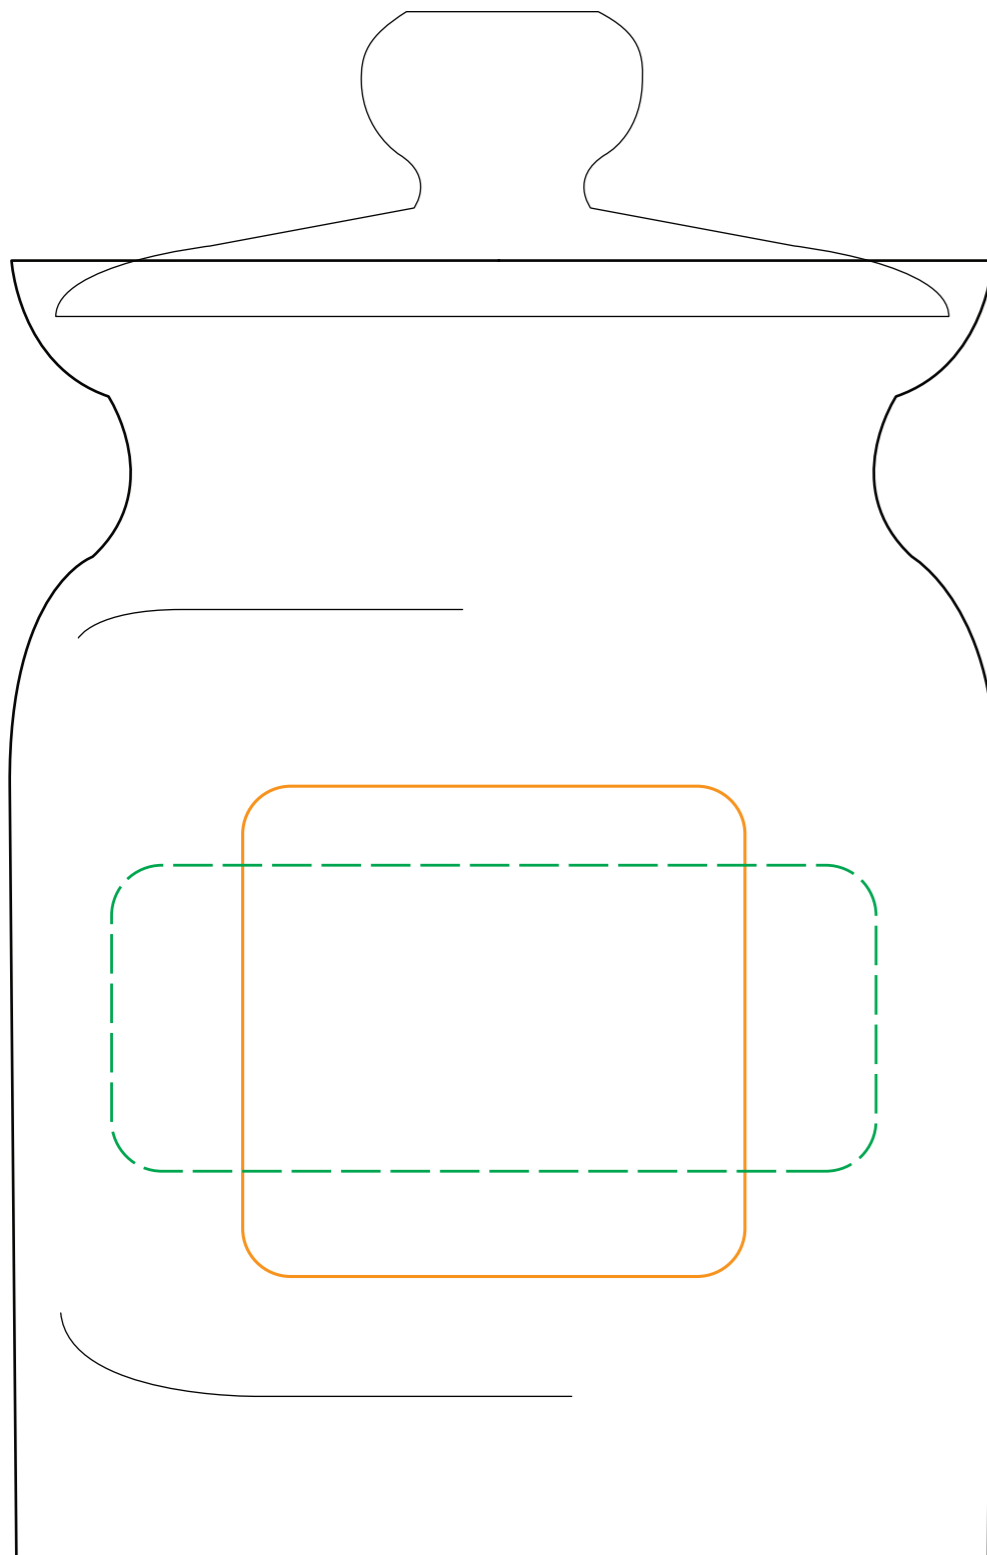

07-404 Mayfair Candy Jar

Size / LARGE

Best: 2.6"w x 2.5"h

Suggested Max: 2.75"w x 2.625"h

Etch as a REGULAR

07-404L Mayfair Candy Jar
Qty: DEEP ETCH

Size / REGULAR

Best: 2.5"w x 2.25"h

Suggested Max: 2.5"w x 2.25"h

Etch as a REGULAR

07-404M Mayfair Candy Jar
Qty: DEEP ETCH

Size / MEDIUM

Best: 2.25"w x 1.8"h

Suggested Max: 2.25"w x 2"h

Etch as a REGULAR

07-404S Mayfair Candy Jar
Qty: DEEP ETCH