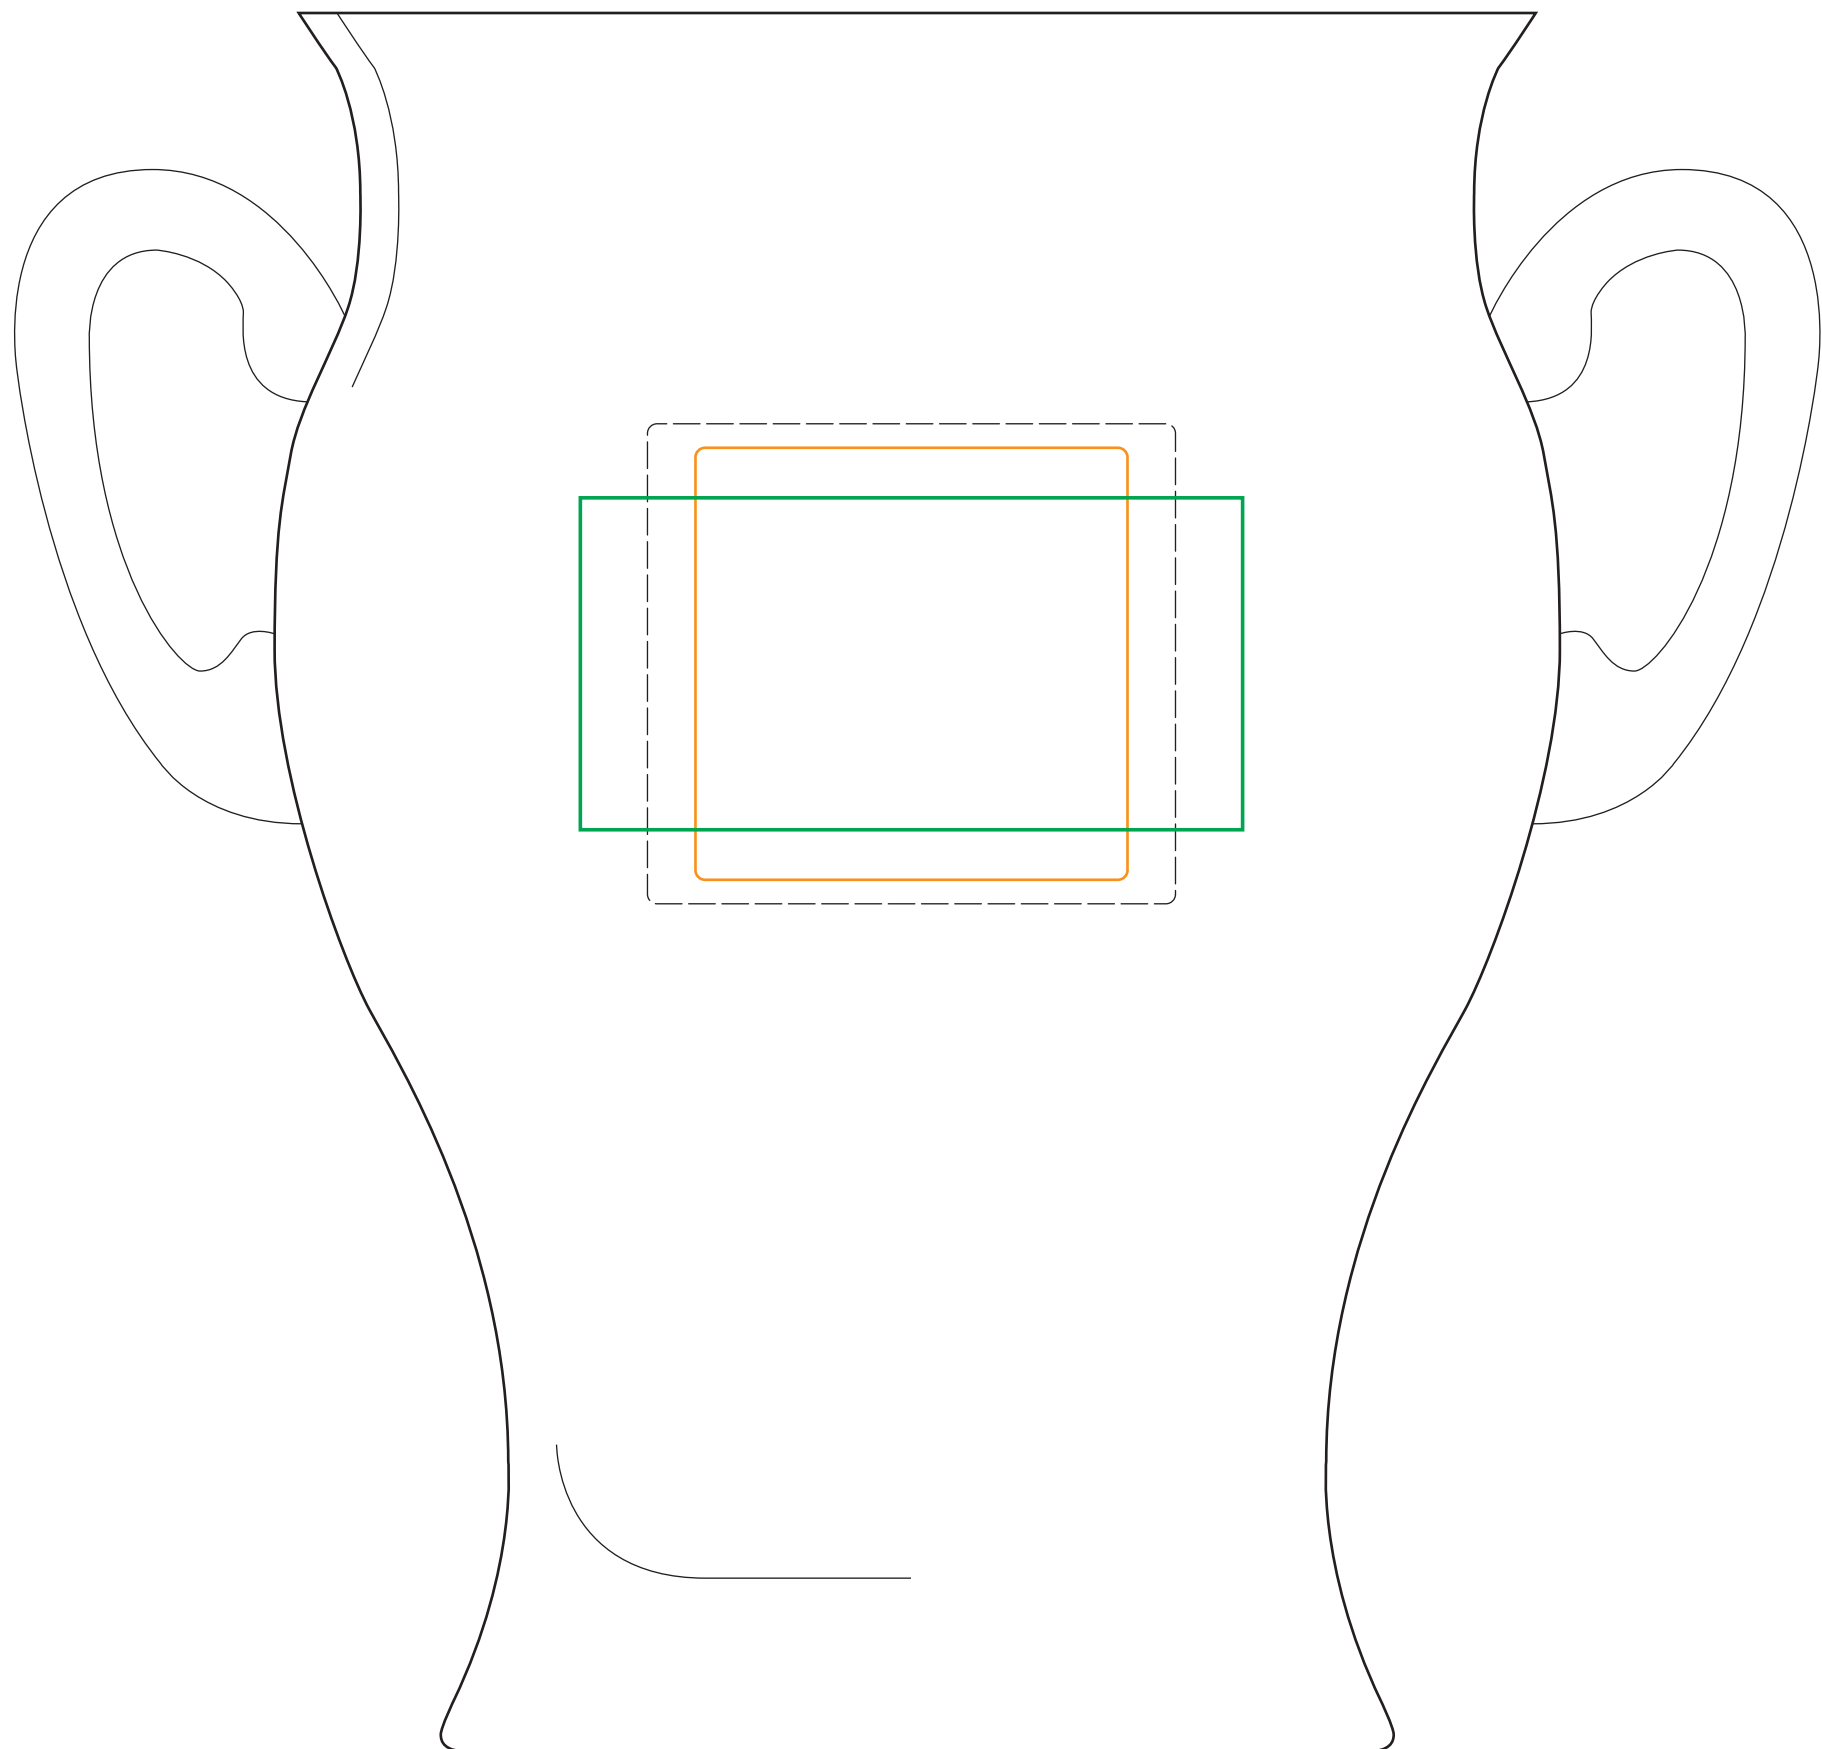

# 07-302L, M, S Greenwich Cup

*Etch as a* **REGULAR**

*Size /* **REGULAR**

**Best:** 2.25"w x 2.25"h

*Suggested Max:* 2.75"w x 2.5"h

07-302L Greenwich Cup  
Qty: DEEP ETCH

*Etch as a* **REGULAR**

*Size /* **MEDIUM**

**Best:** 2"w x 1.875"h

*Suggested Max:* 2.375"w x 2.25"h

07-302M Greenwich Cup  
Qty: DEEP ETCH

*Etch as a* **REGULAR**

*Size /* **SMALL+**

**Best:** 1.75"w x 1.5"h

*Suggested Max:* 2"w x 1.75"h

07-302S Greenwich Cup  
Qty: DEEP ETCH