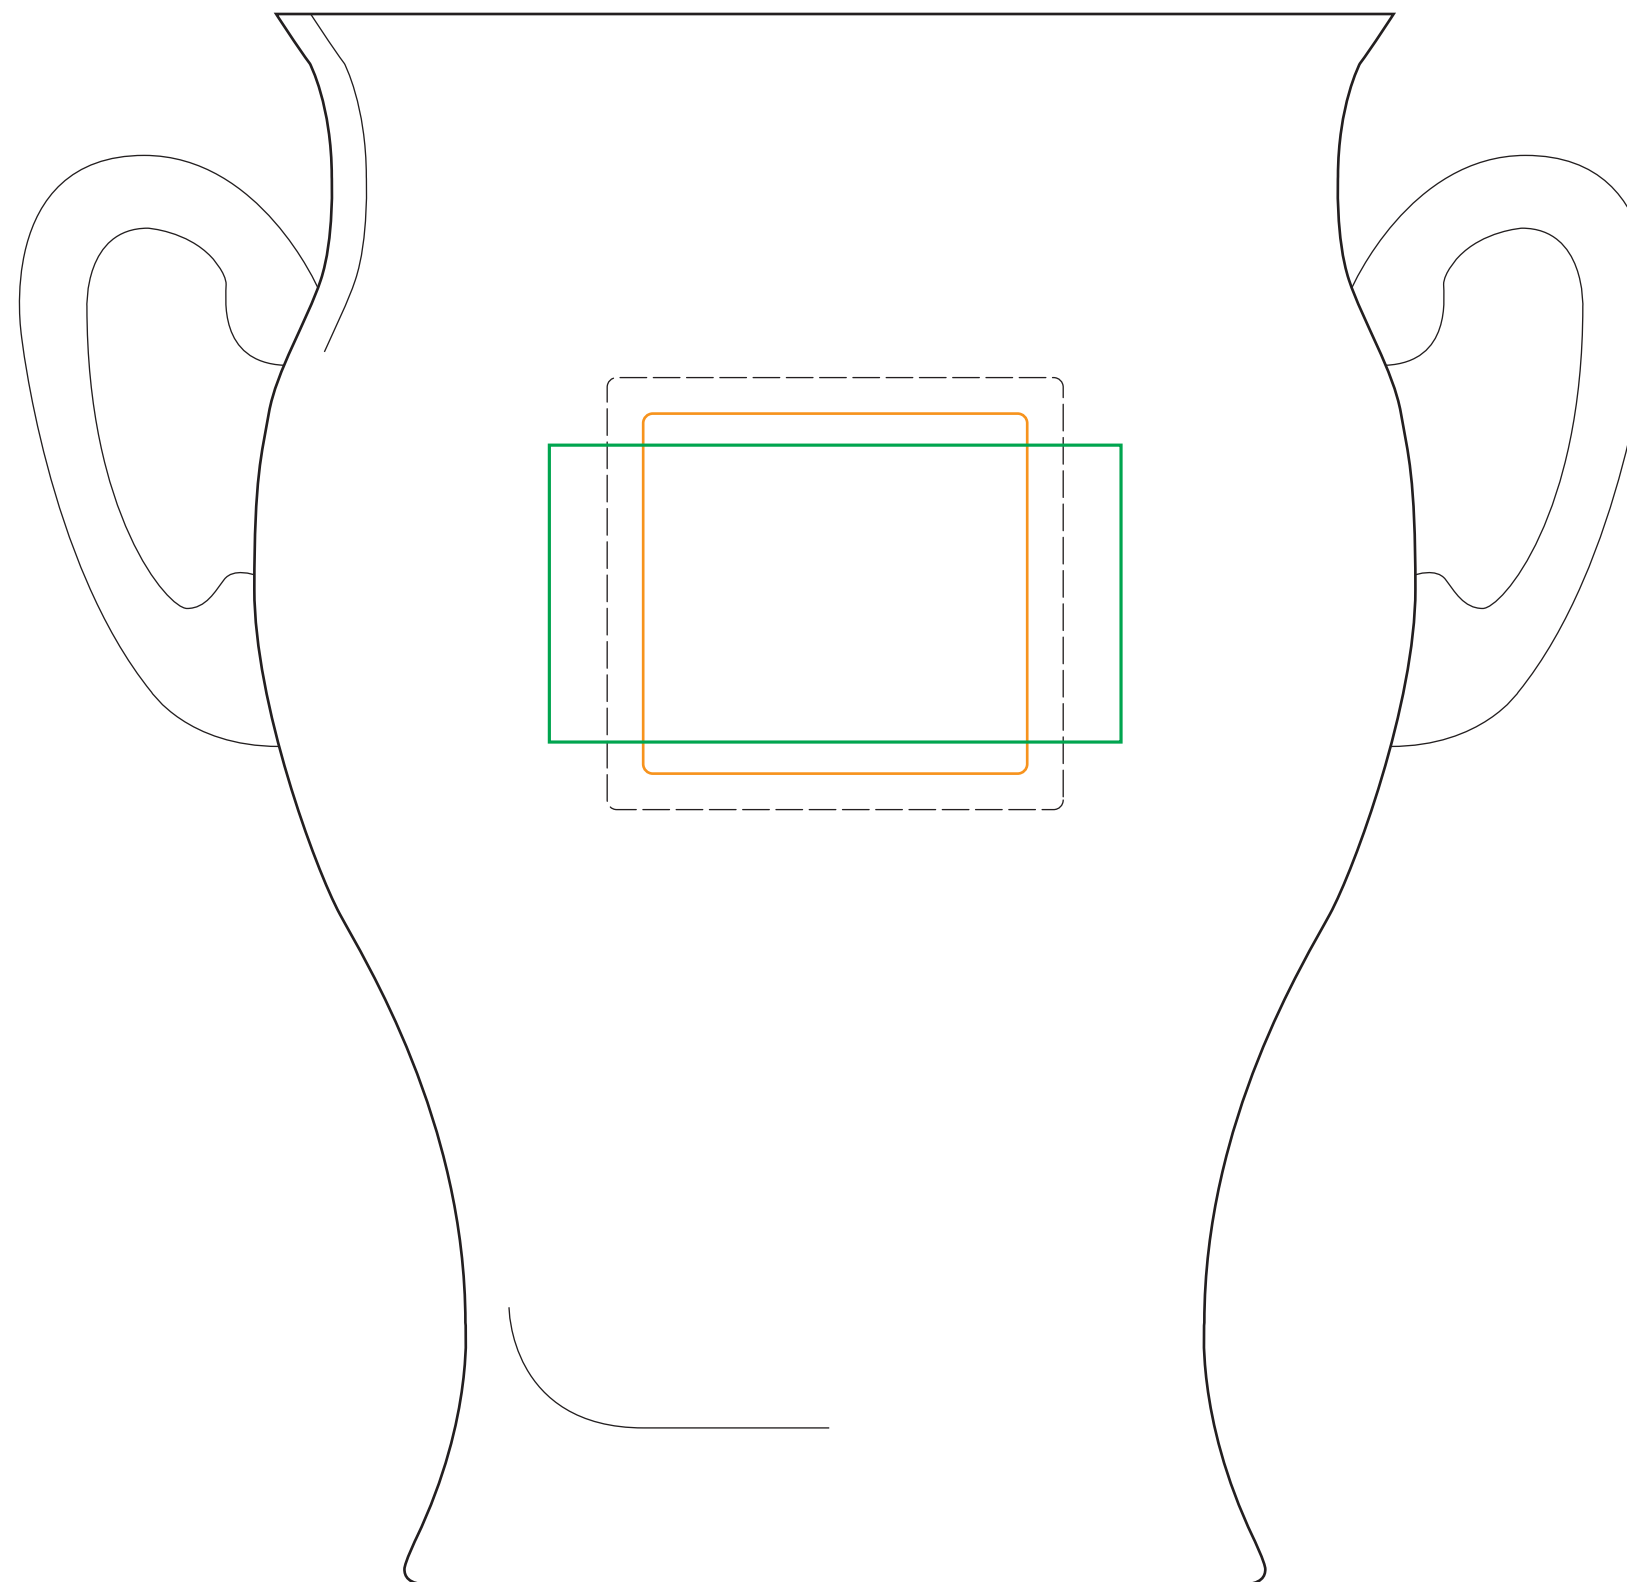

# 07-302L, M, S Greenwich Cup

*Etch as a* **REGULAR**

*Size /* **REGULAR**

**Best:** 2.25"w x 2.25"h

*Suggested Max:* 2.75"w x 2.5"h

07-302L Greenwich Cup  
Qty: DEEP ETCH

*Etch as a* **REGULAR**

*Size /* **MEDIUM**

**Best:** 2"w x 1.875"h

*Suggested Max:* 2.375"w x 2.25"h

07-302M Greenwich Cup  
Qty: DEEP ETCH

*Etch as a* **REGULAR**

*Size /* **SMALL+**

**Best:** 1.75"w x 1.5"h

*Suggested Max:* 2"w x 1.75"h

07-302S Greenwich Cup  
Qty: DEEP ETCH