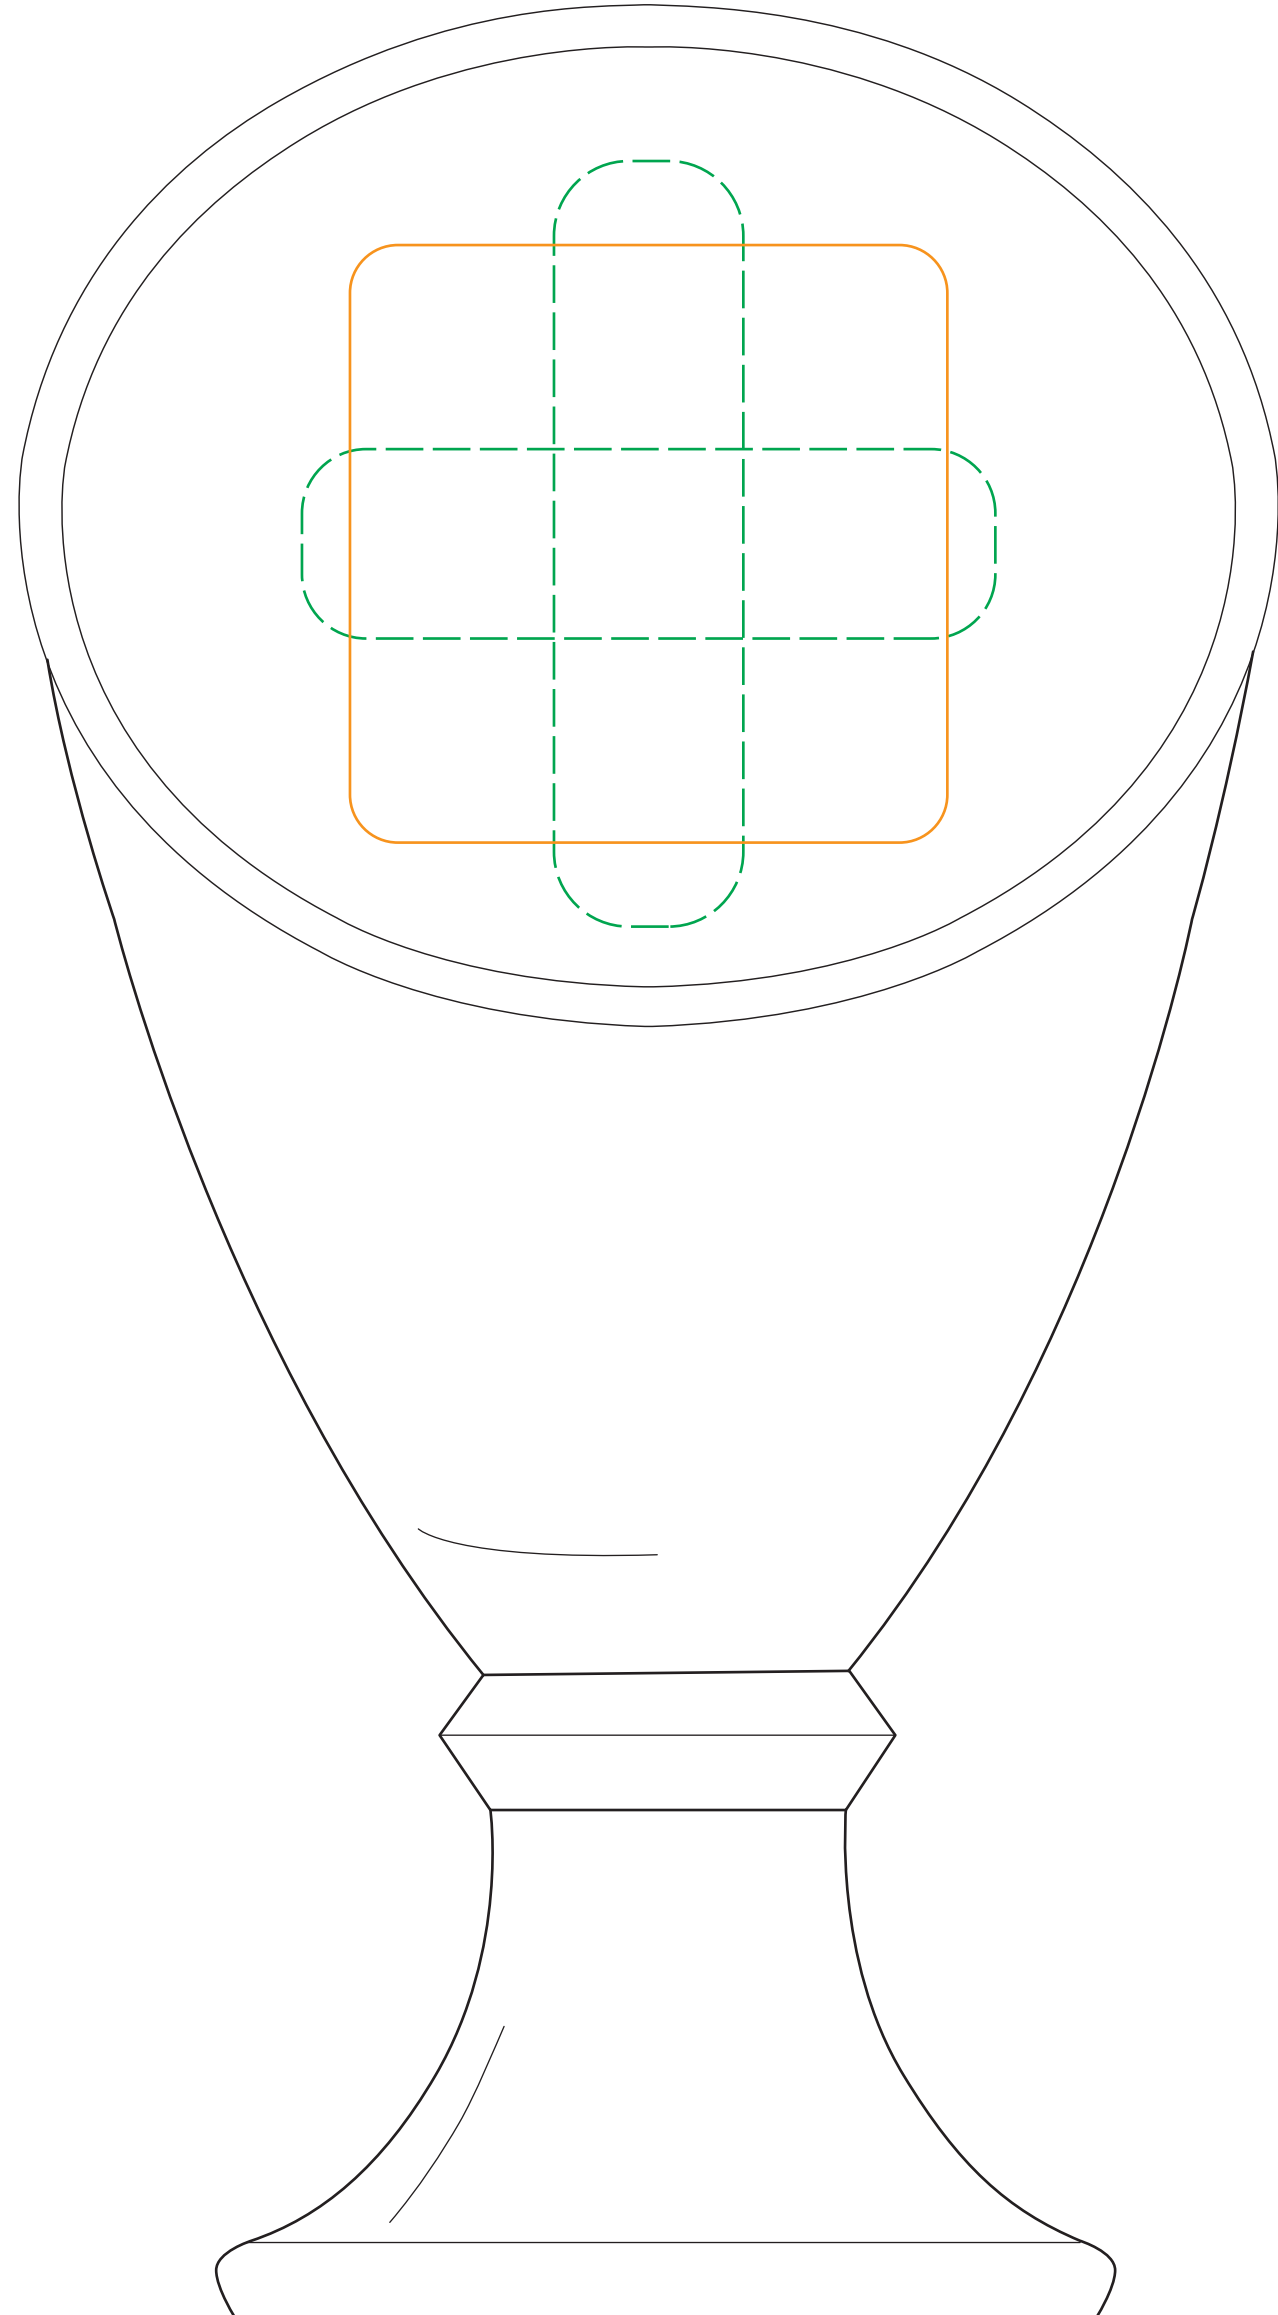

# 07-301L, S Ascent Trophy Vase

**PLEASE NOTE:** This item is etched as a FLOP.  
The art is reversed on the outside or bottom of the item,  
so that it can be read through from the top or inside

**Etch as a FLOP**

**Size / LARGE**

**Best:** 3"w x 3"h

**Suggested Max:** 3.5"w x 3.75"h

07-301L Ascent Trophy Vase  
Qty: DEEP ETCH

*etched in reverse on backside,  
to read through from inside*

**Etch as a FLOP**

**Size / REGULAR**

**Best:** 2.25"w x 2.5"h

**Suggested Max:** 3"w x 3.25"h

07-301S Ascent Trophy Vase  
Qty: DEEP ETCH

*etched in reverse on backside,  
to read through from inside*