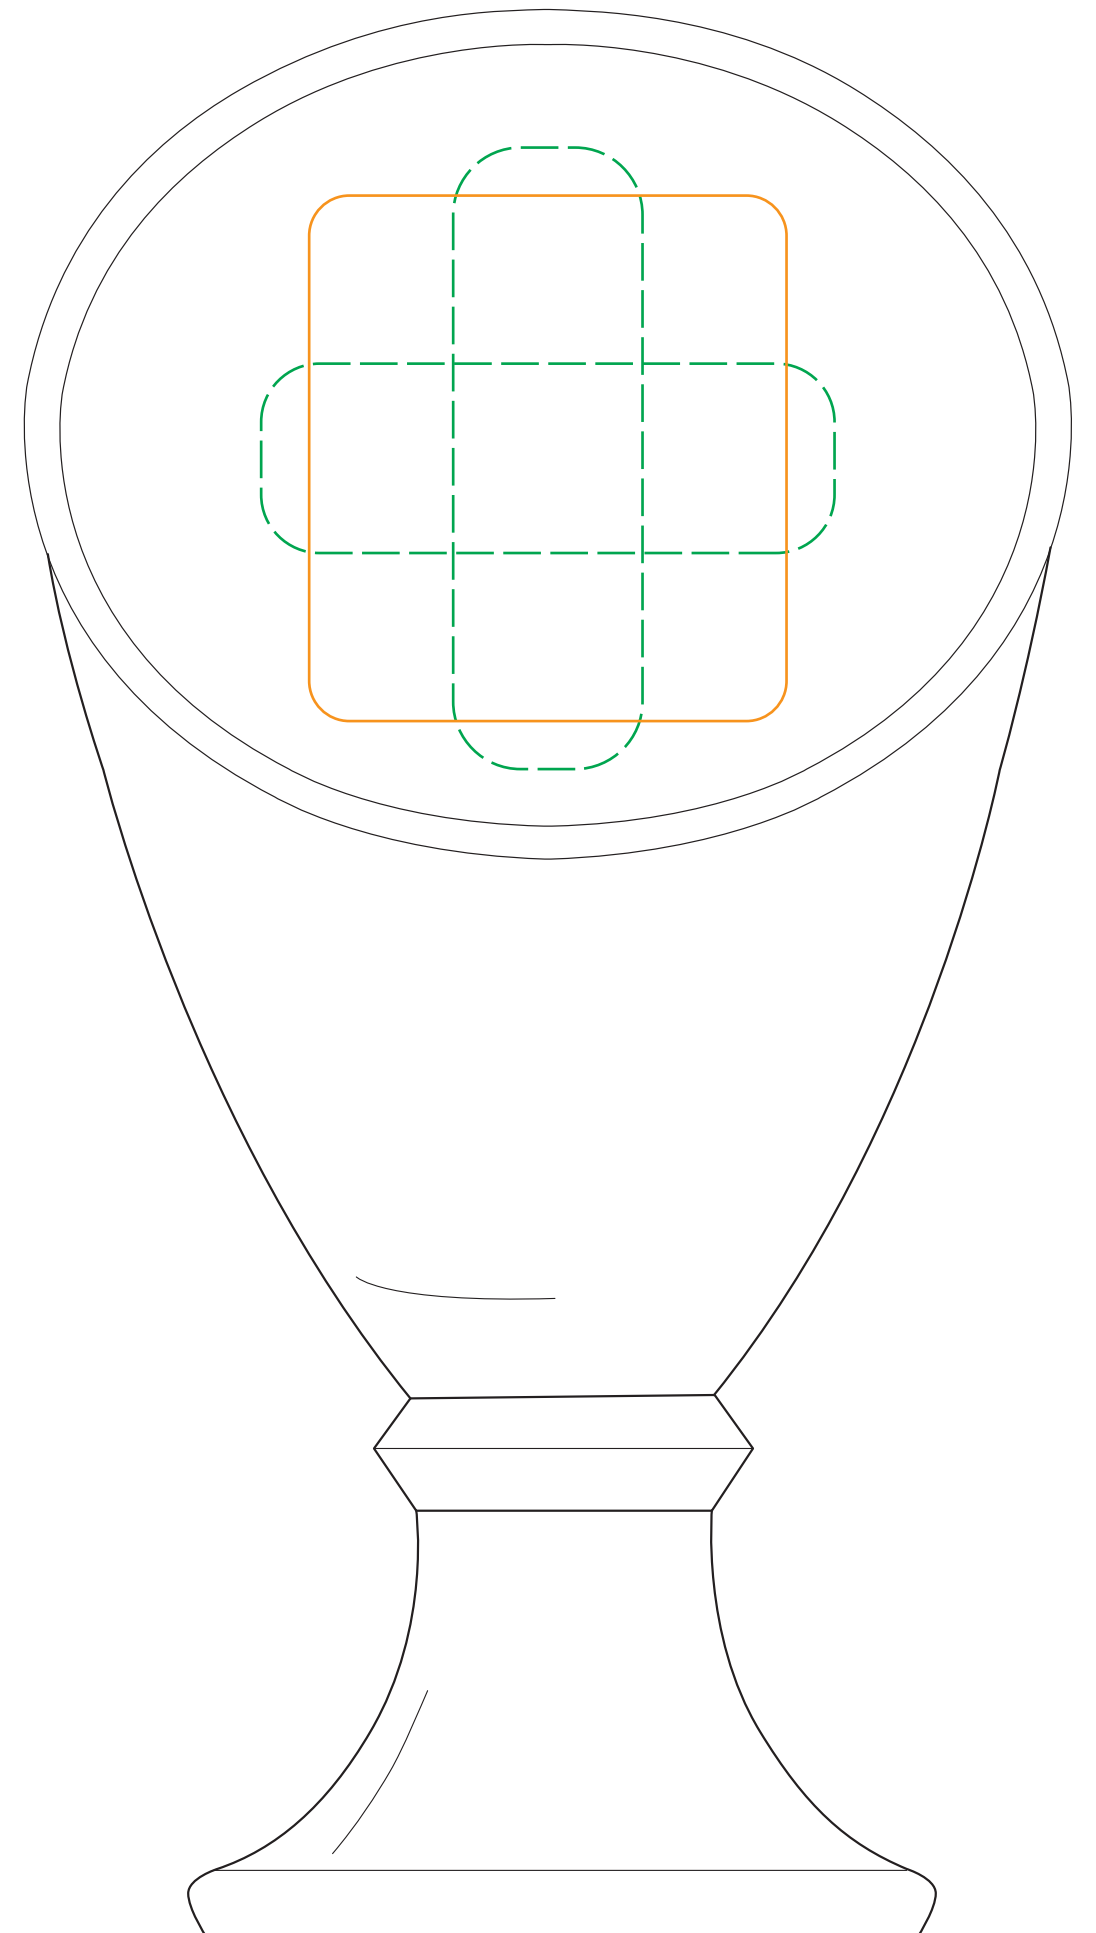

# 07-301L, S Ascent Trophy Vase

**PLEASE NOTE:** This item is etched as a FLOP.  
The art is reversed on the outside or bottom of the item,  
so that it can be read through from the top or inside

**Etch as a FLOP**

**Size / LARGE**

**Best:** 3"w x 3"h

**Suggested Max:** 3.5"w x 3.75"h

07-301L Ascent Trophy Vase  
Qty: DEEP ETCH

*etched in reverse on backside,  
to read through from inside*

**Etch as a FLOP**

**Size / REGULAR**

**Best:** 2.25"w x 2.5"h

**Suggested Max:** 3"w x 3.25"h

07-301S Ascent Trophy Vase  
Qty: DEEP ETCH

*etched in reverse on backside,  
to read through from inside*