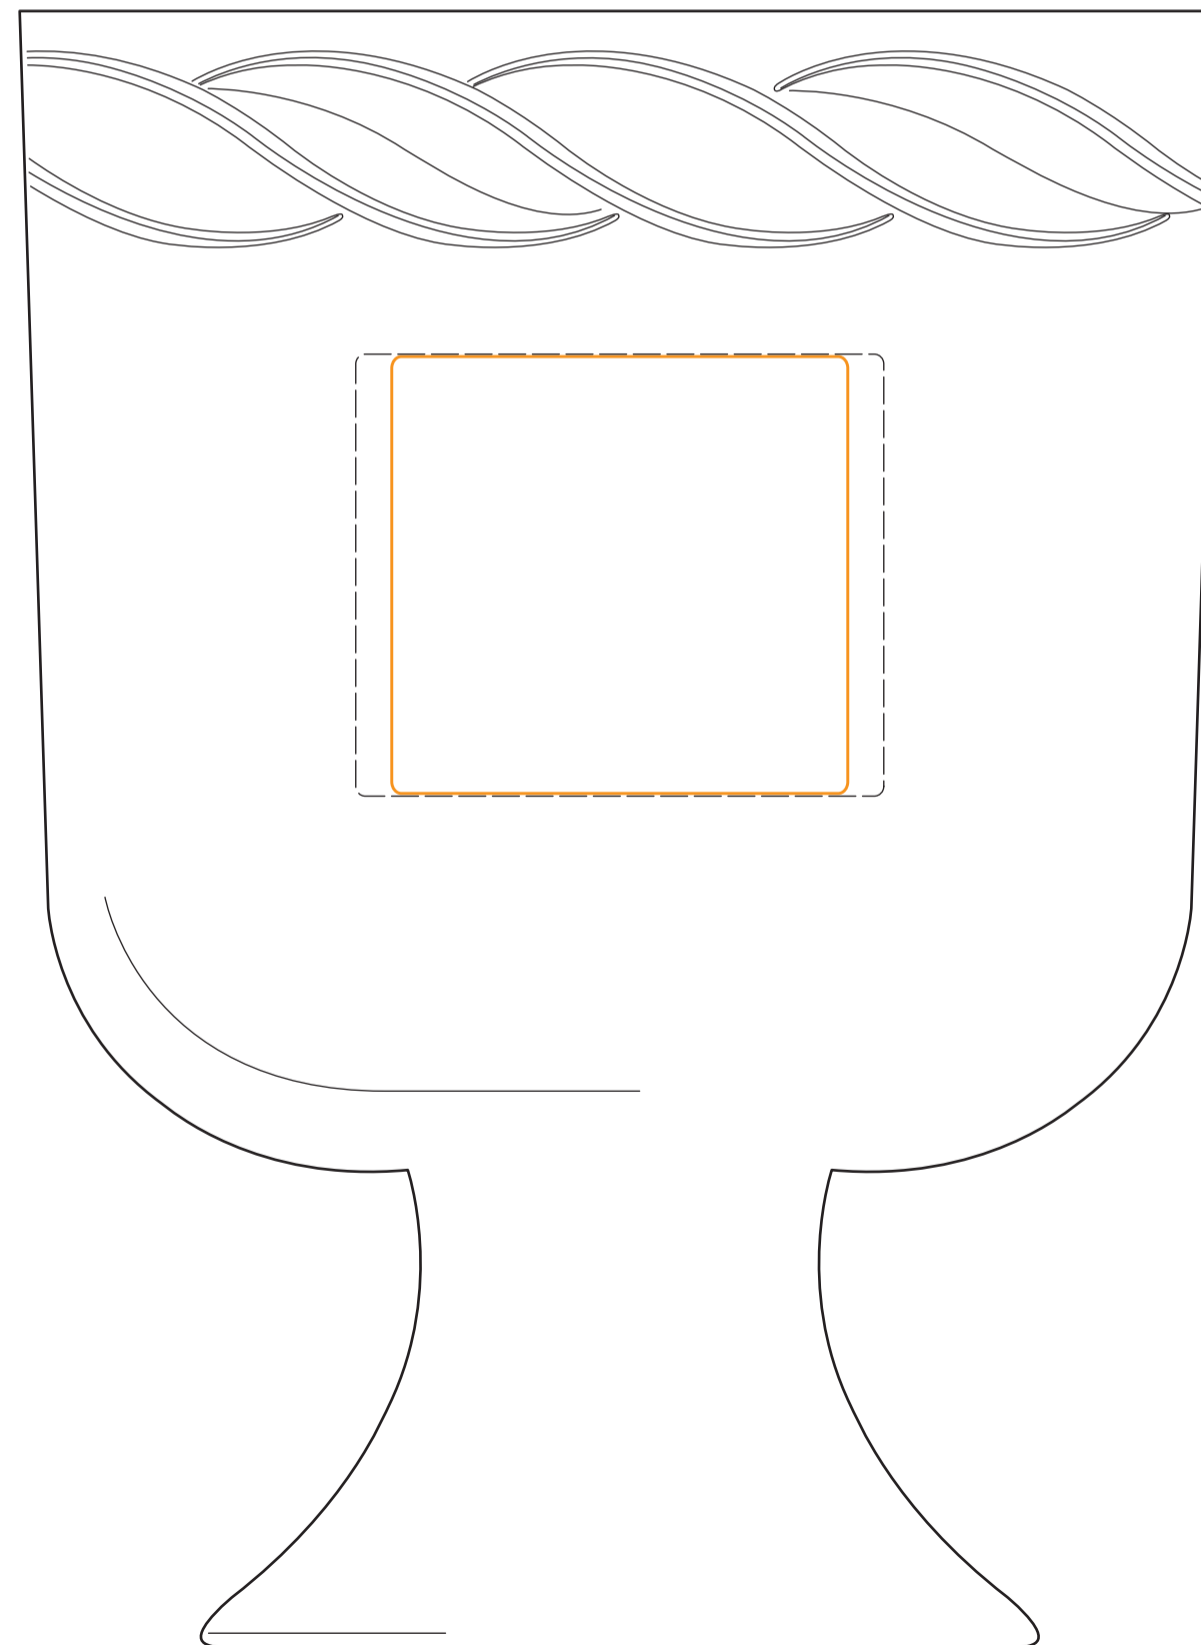

07-299L, M, S Laurel Trophy Cup

Etch as a **REGULAR**

Size / **REGULAR**

Best: 2.625"w x 2.25"h
Suggested **Max:** 3"w x 2.5"h

07-299L Laurel Trophy Cup
Qty: DEEP ETCH

Etch as a **REGULAR**

Size / **MEDIUM**

Best: 2.375"w x 1.875"h
Suggested **Max:** 2.75"w x 2.25"h

07-299M Laurel Trophy Cup
Qty: DEEP ETCH

Etch as a **REGULAR**

Size / **SMALL**

Best: 2"w x 1.625"h
Suggested **Max:** 2.5"w x 2"h

07-299S Laurel Trophy Cup
Qty: DEEP ETCH