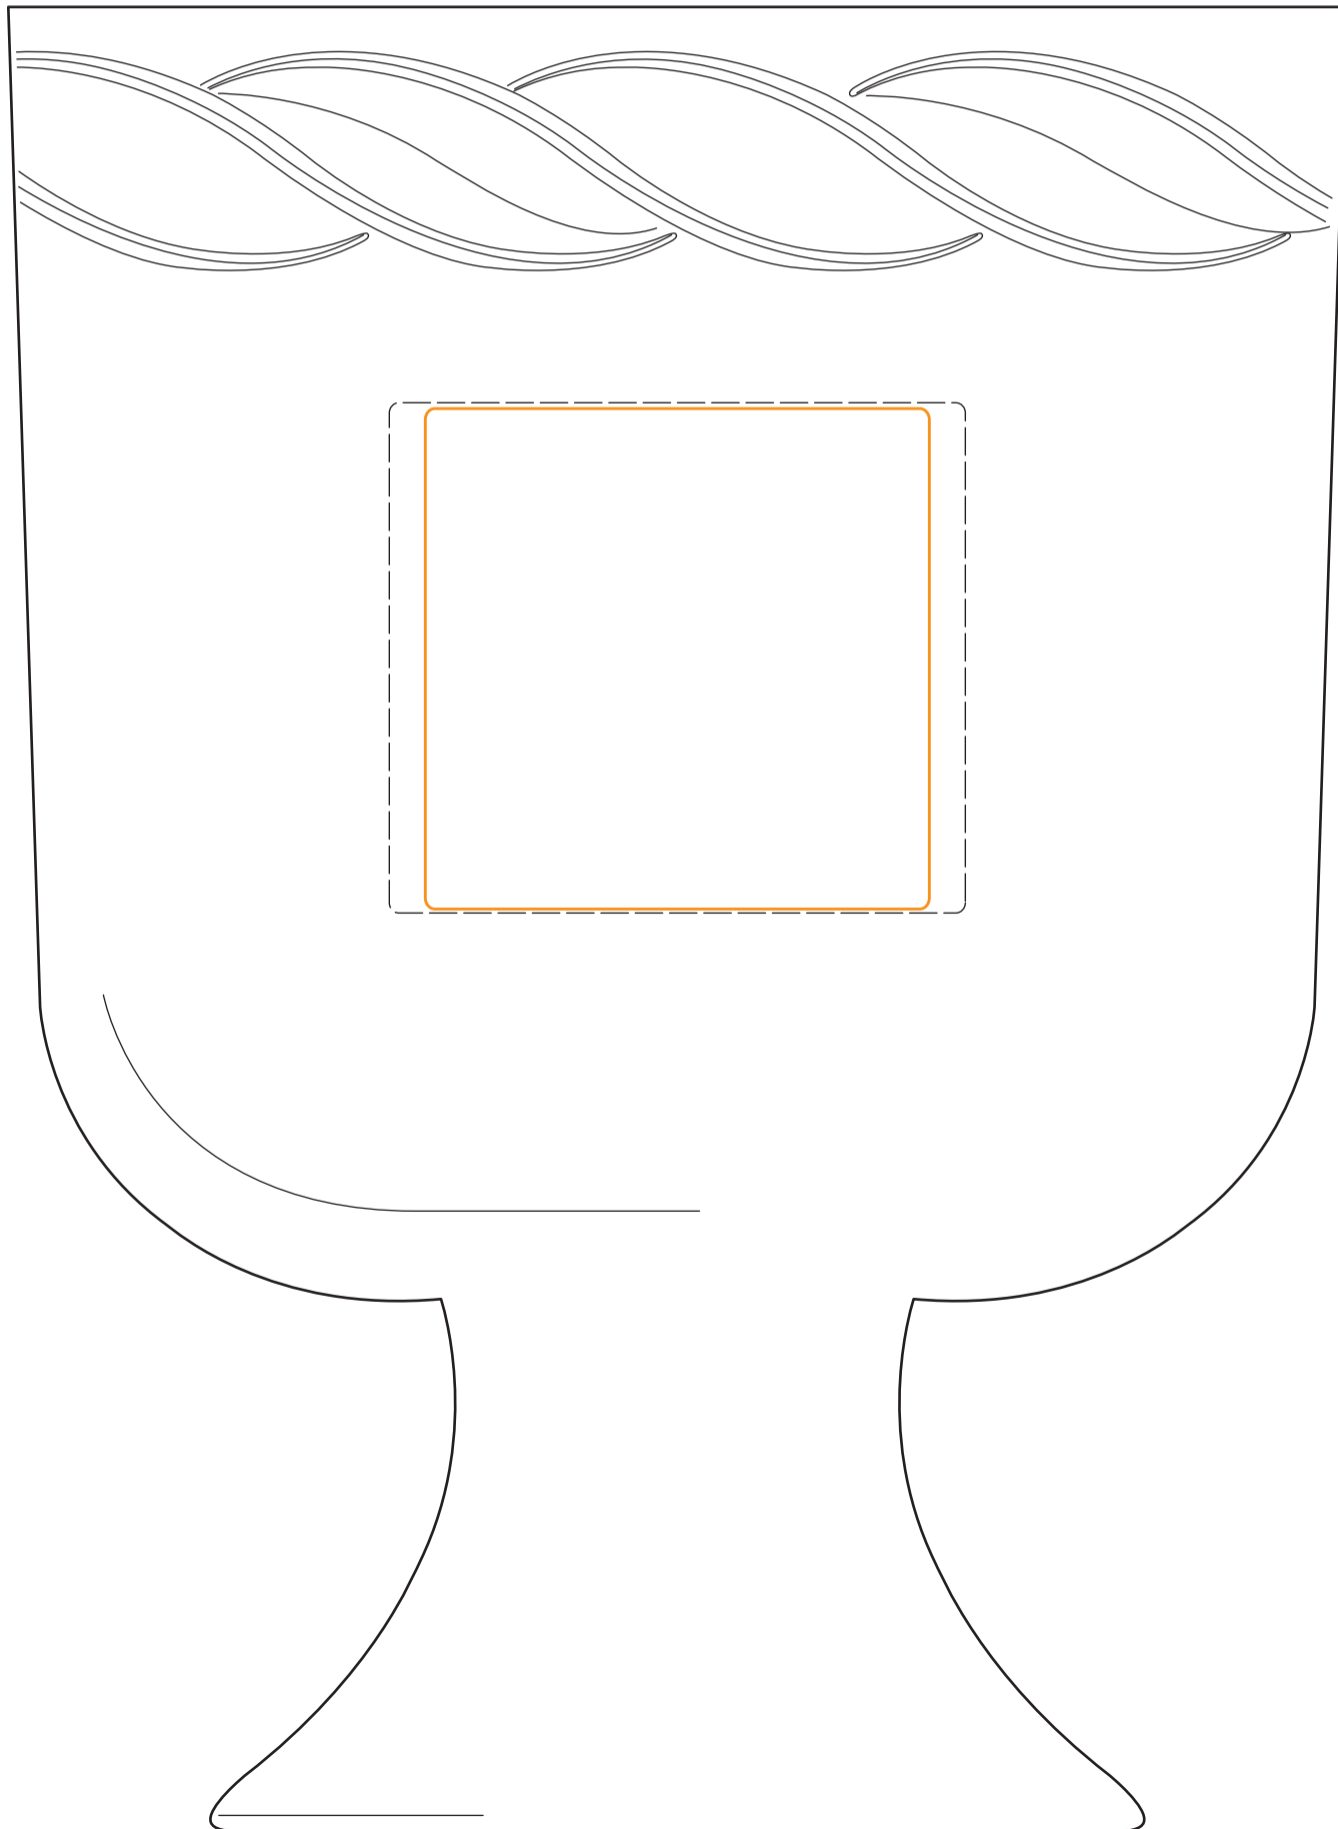

07-299L, M, S Laurel Trophy Cup

Etch as a **REGULAR**

Size / **REGULAR**

Best: 2.625"w x 2.25"h
Suggested **Max:** 3"w x 2.5"h

07-299L Laurel Trophy Cup
Qty: DEEP ETCH

Etch as a **REGULAR**

Size / **MEDIUM**

Best: 2.375"w x 1.875"h
Suggested **Max:** 2.75"w x 2.25"h

07-299M Laurel Trophy Cup
Qty: DEEP ETCH

Etch as a **REGULAR**

Size / **SMALL**

Best: 2"w x 1.625"h
Suggested **Max:** 2.5"w x 2"h

07-299S Laurel Trophy Cup
Qty: DEEP ETCH