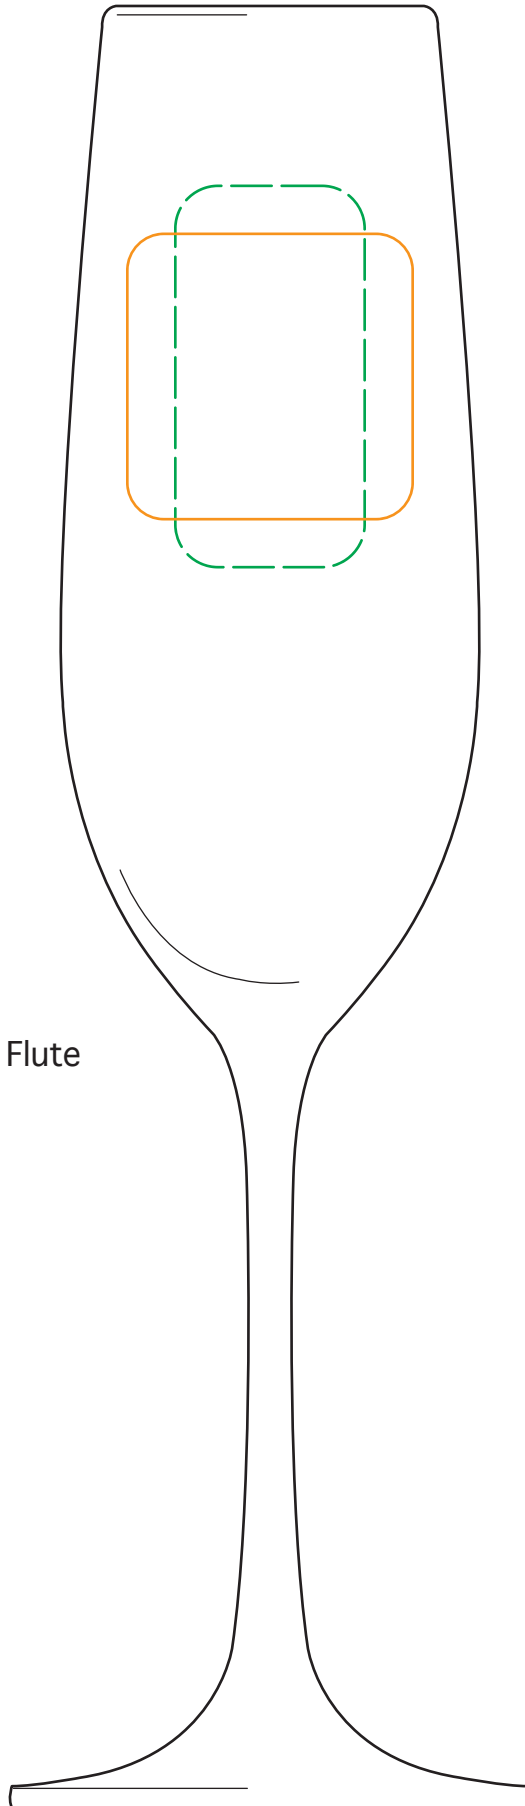

# 07-228 Reserve Champagne Flute

**Size/SMALL**

Best: 1.5w x 1.5h

Etch as a regular

07-228 Reserve Champgn Flute  
Qty: DEEP ETCH

## 07-228