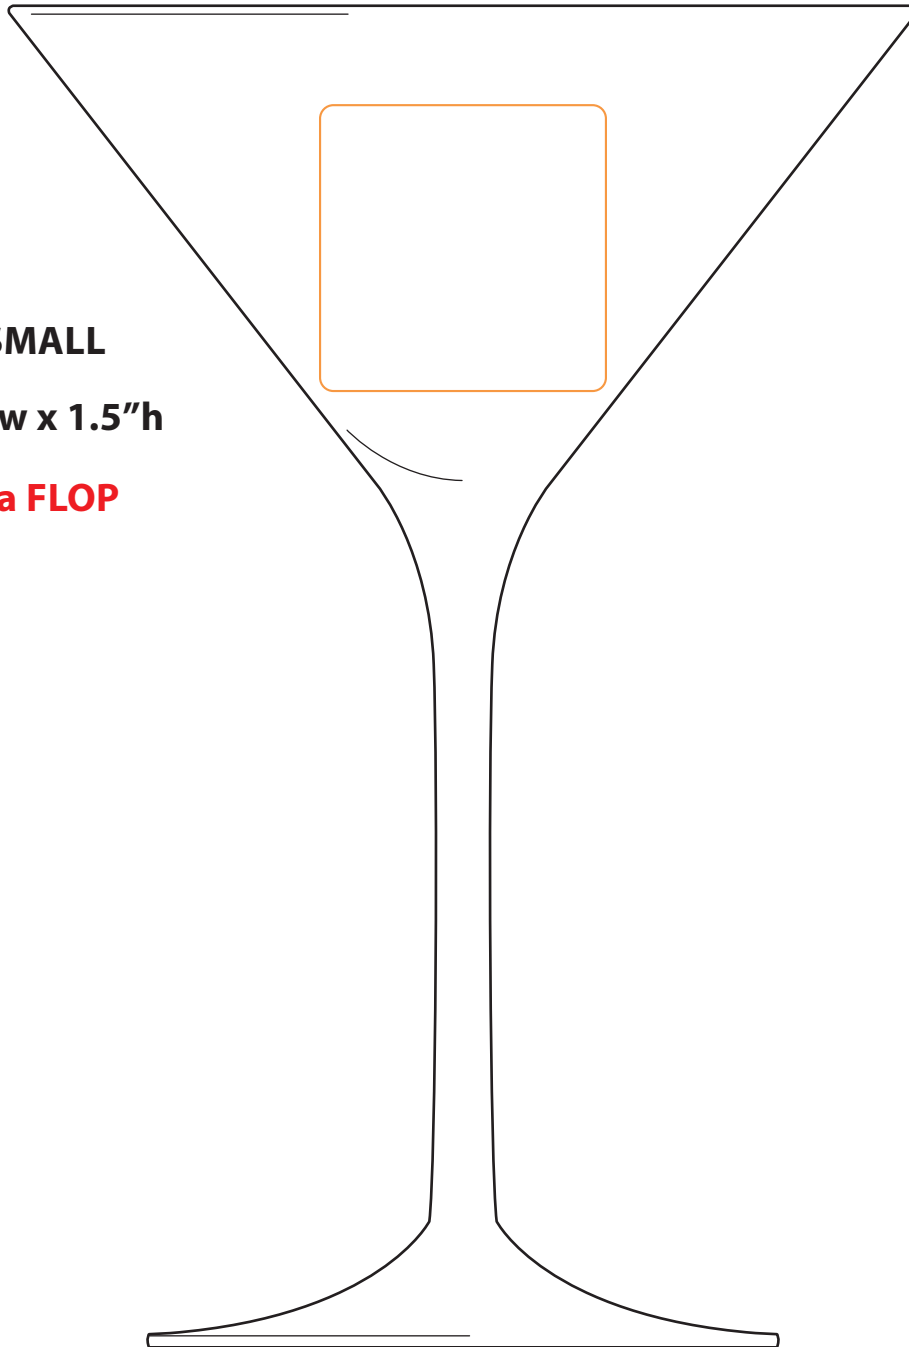

07-222 Reserve Martini Glass

07-222 Reserve Martini Glass
Qty: DEEP ETCH

07-222

Size/ SMALL

Best: 1.5"w x 1.5"h

Etch as a FLOP

**PLEASE NOTE: This item is etched as a FLOP.
The art is reversed on the outside or bottom of the item,
so that it can be read through from the top or inside**