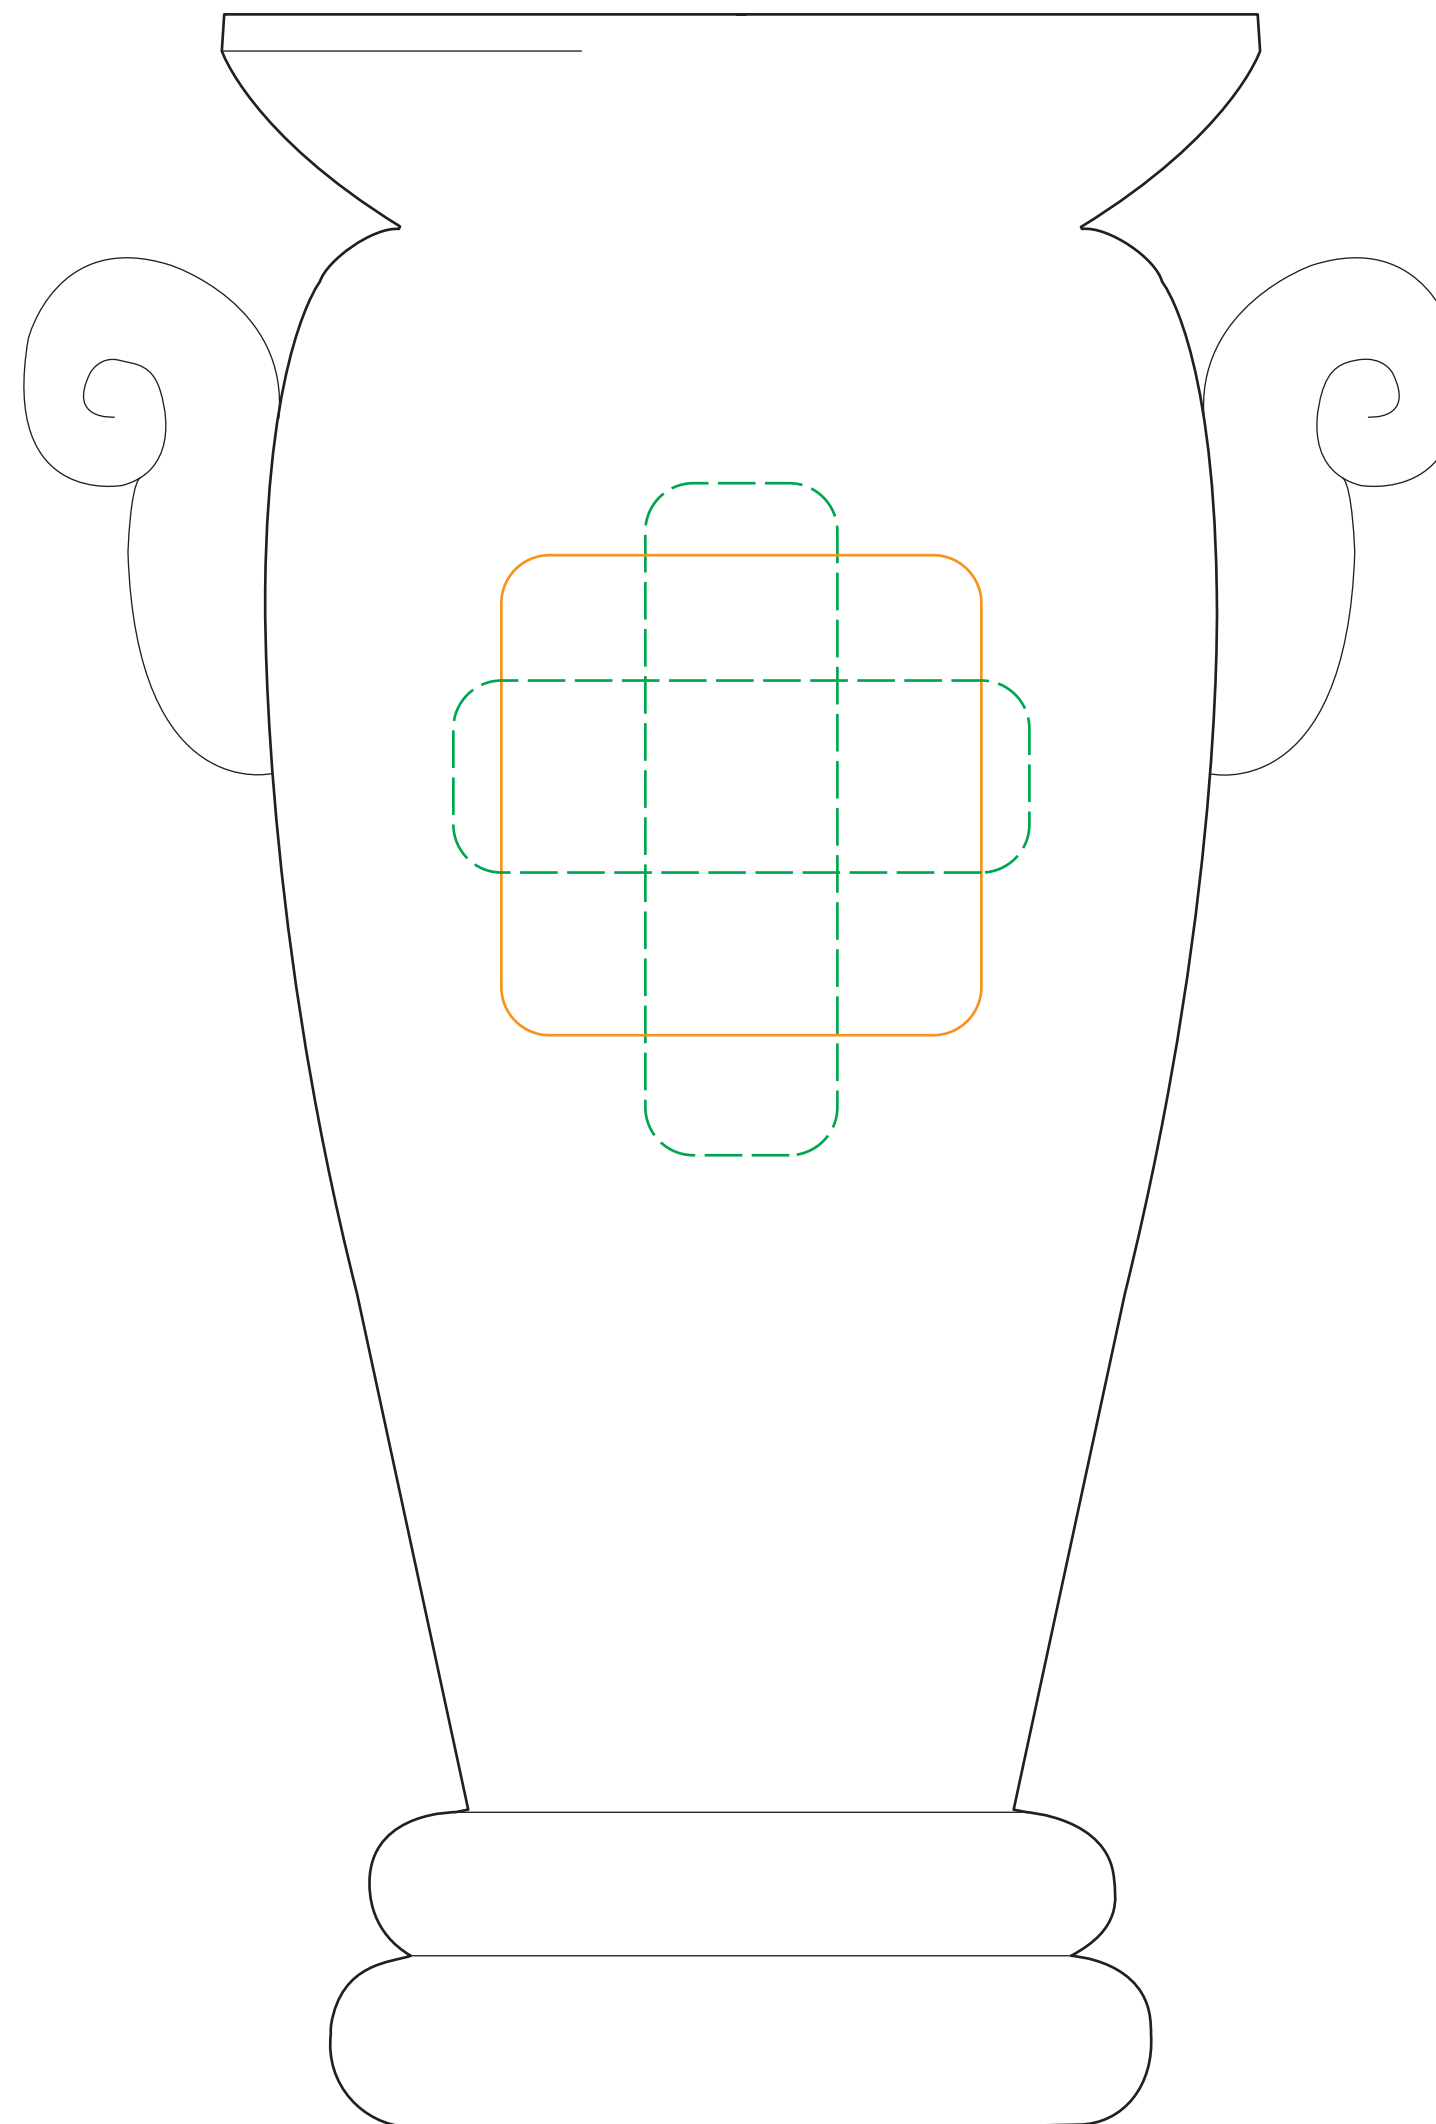

# 07-174L,M,S Avalon Trophy Cup - MIDNIGHT BLUE

**Size / REGULAR+**

**Best:** 3"w x 2.75"h

*Suggested Max:*

**Etch as a REGULAR**

07-174L Avalon Trophy Cup -BLUE  
Qty: DEEP ETCH with Gold Color Fill

07-174L Avalon Trophy Cup -BLUE  
Qty: DEEP ETCH with Silver Color Fill

**Size / MEDIUM+**

**Best:** 2.5"w x 2.5"h

*Suggested Max:*

**Etch as a REGULAR**

07-174M Avalon Trophy Cup -BLUE  
Qty: DEEP ETCH with Gold Color Fill

07-174M Avalon Trophy Cup -BLUE  
Qty: DEEP ETCH with Silver Color Fill

**Size / MEDIUM**

**Best:** 2.25"w x 2.25"h

*Suggested Max:*

**Etch as a REGULAR**

07-174S Avalon Trophy Cup -BLUE  
Qty: DEEP ETCH with Gold Color Fill

07-174S Avalon Trophy Cup -BLUE  
Qty: DEEP ETCH with Silver Color Fill