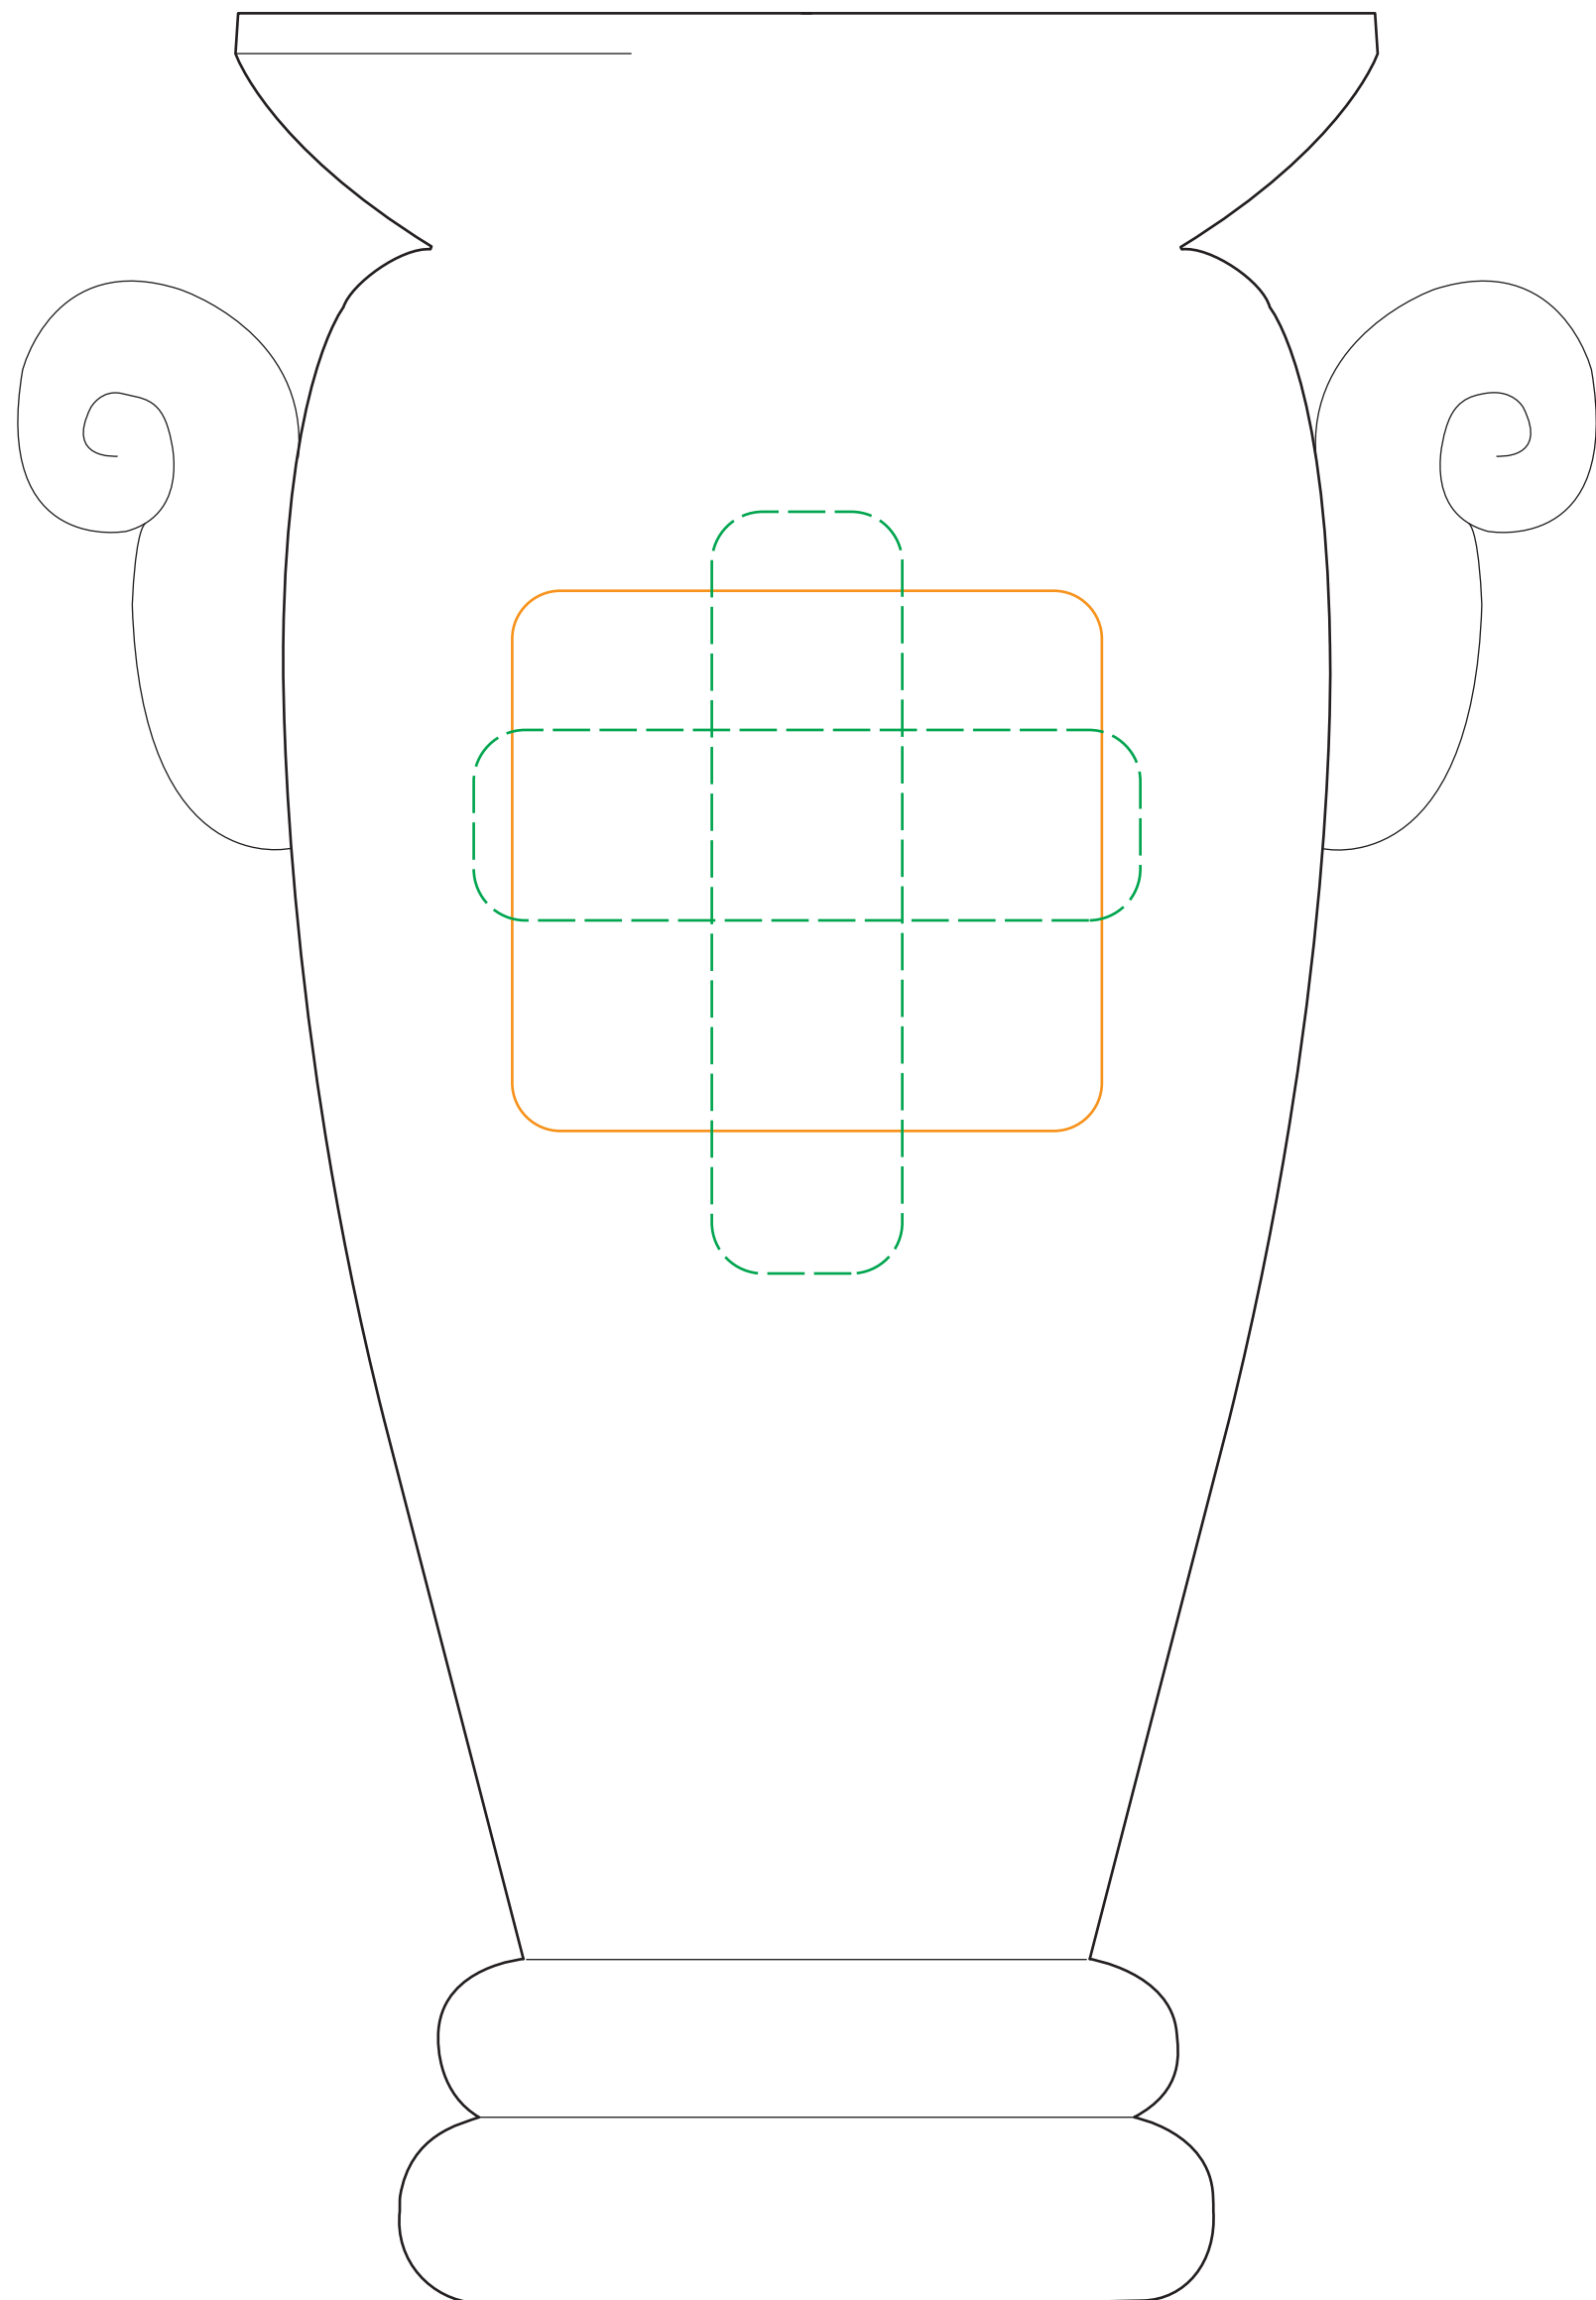

# 07-174L,M,S Avalon Trophy Cup - MIDNIGHT BLUE

**Size / REGULAR+**

**Best:** 3"w x 2.75"h

*Suggested Max:*

**Etch as a REGULAR**

07-174L Avalon Trophy Cup -BLUE  
Qty: DEEP ETCH with Gold Color Fill

07-174L Avalon Trophy Cup -BLUE  
Qty: DEEP ETCH with Silver Color Fill

**Size / MEDIUM+**

**Best:** 2.5"w x 2.5"h

*Suggested Max:*

**Etch as a REGULAR**

07-174M Avalon Trophy Cup -BLUE  
Qty: DEEP ETCH with Gold Color Fill

07-174M Avalon Trophy Cup -BLUE  
Qty: DEEP ETCH with Silver Color Fill

**Size / MEDIUM**

**Best:** 2.25"w x 2.25"h

*Suggested Max:*

**Etch as a REGULAR**

07-174S Avalon Trophy Cup -BLUE  
Qty: DEEP ETCH with Gold Color Fill

07-174S Avalon Trophy Cup -BLUE  
Qty: DEEP ETCH with Silver Color Fill