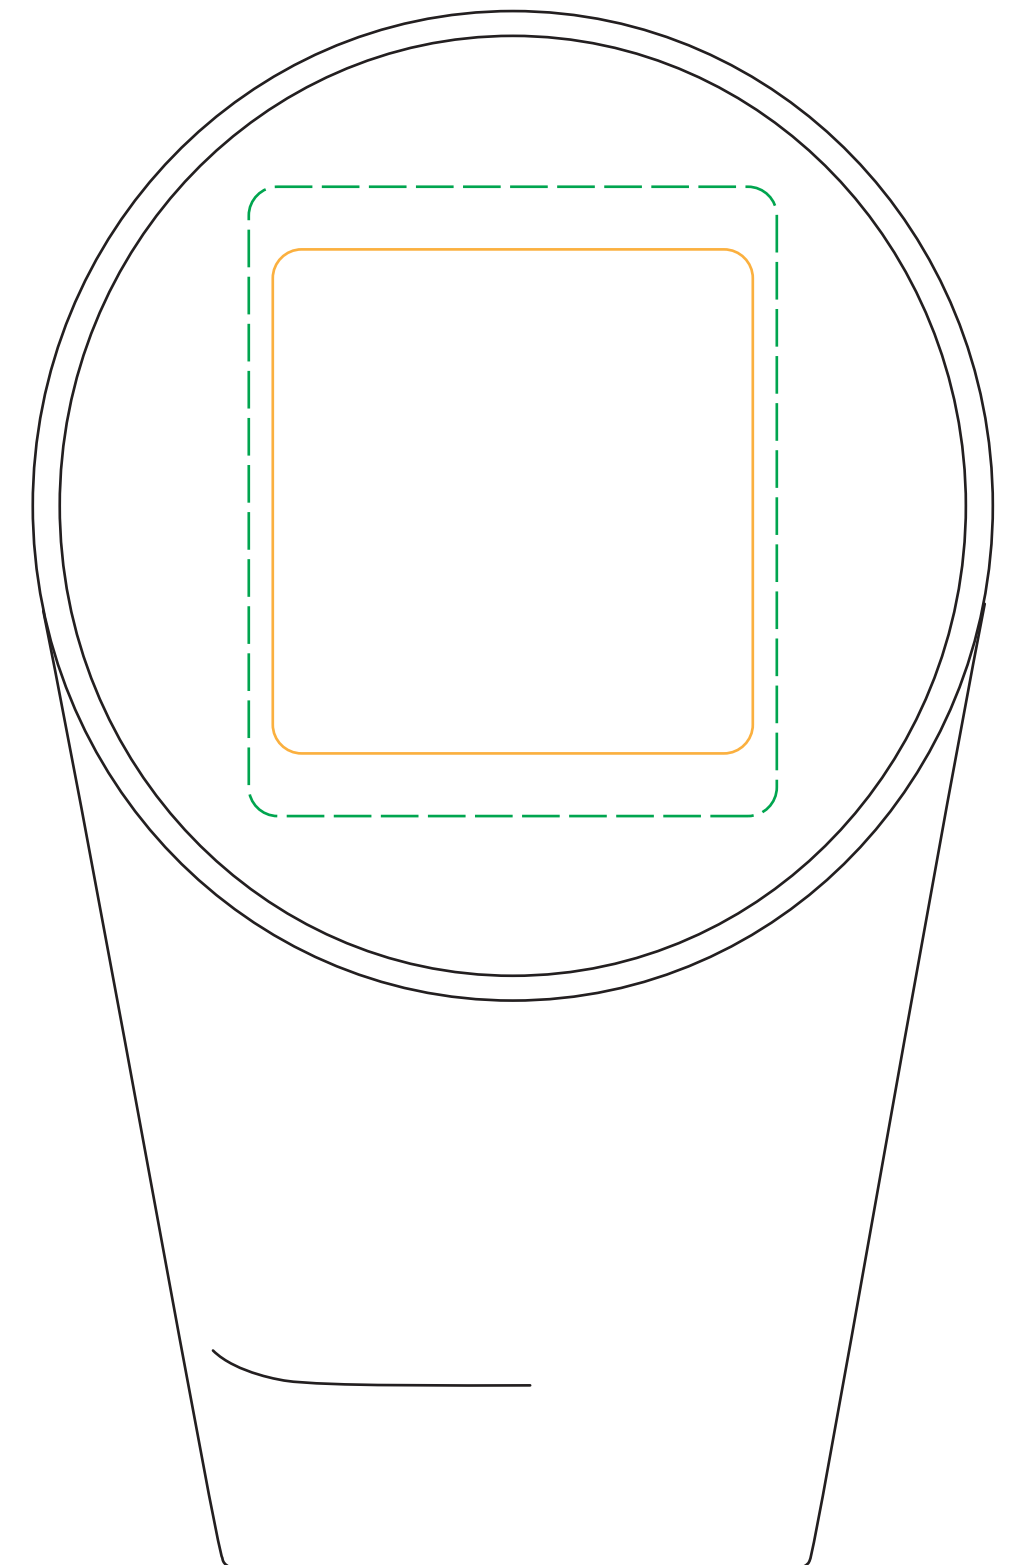

07-097 Vantage Vase

2.875"w best x 3"h best

3.25"w max x 4"h max

Size: X-LARGE
(Etch as a FLOP)

PLEASE NOTE: This item is etched as a FLOP.
The art is reversed on the outside or bottom of the item,
so that it can be read through from the top or inside

2.625"w best x 2.875"h best

3"w max x 3.75"h max

Size: LARGE
(Etch as a FLOP)

2.5"w best x 2.625"h best

2.75"w max x 3.5"h max

Size: REGULAR
(Etch as a FLOP)