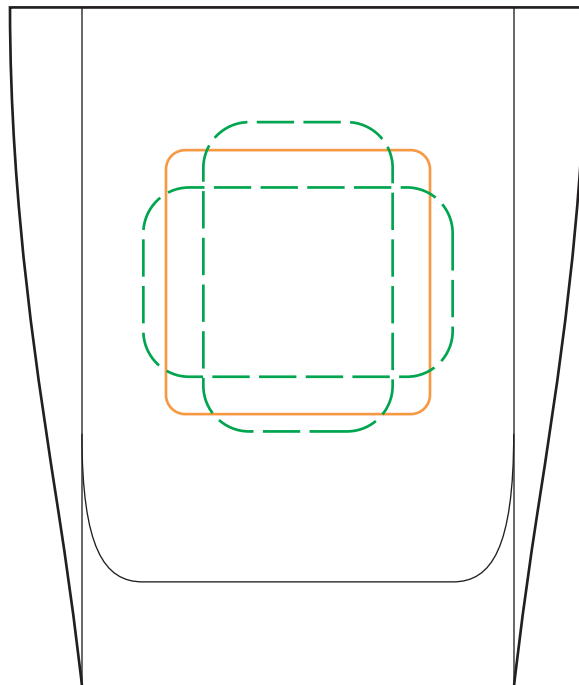

# 03-202 Signature Square OTR

*Very limited etch area.*

**#03-202:**

**Size/ XSMALL**

Best at 1.375"w x 1.375"h

Suggested Max: 1.5"w x 1.5"h

Etch as a REGULAR

03-202 Signature Square OTR  
Qty: DEEP ETCH

**Bottom:**