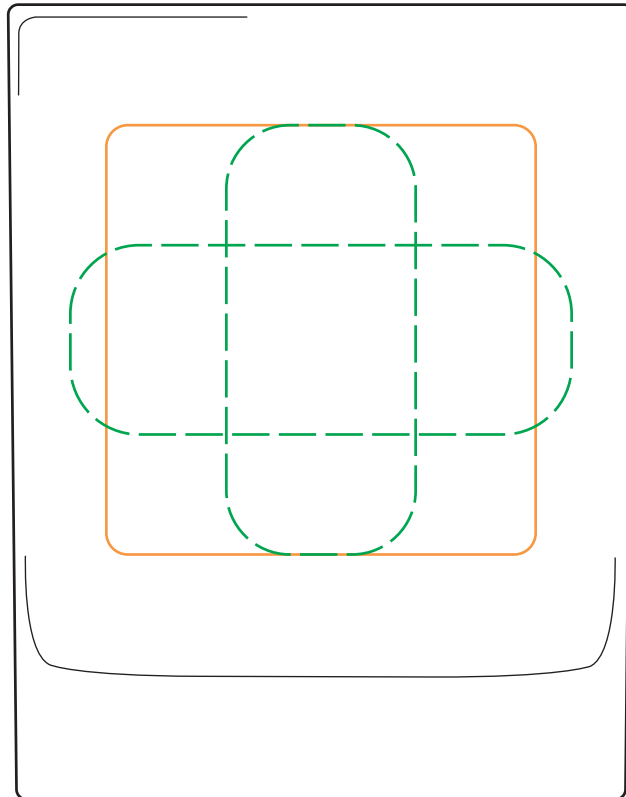

# 01-304 Selection DOF

**Etch Area Size: REGULAR**

01-304 Selection DOF  
Qty: DEEP ETCH

## 01-304

**FOR LOGO FLOPPED ON BOTTOM TO SEE THRU**