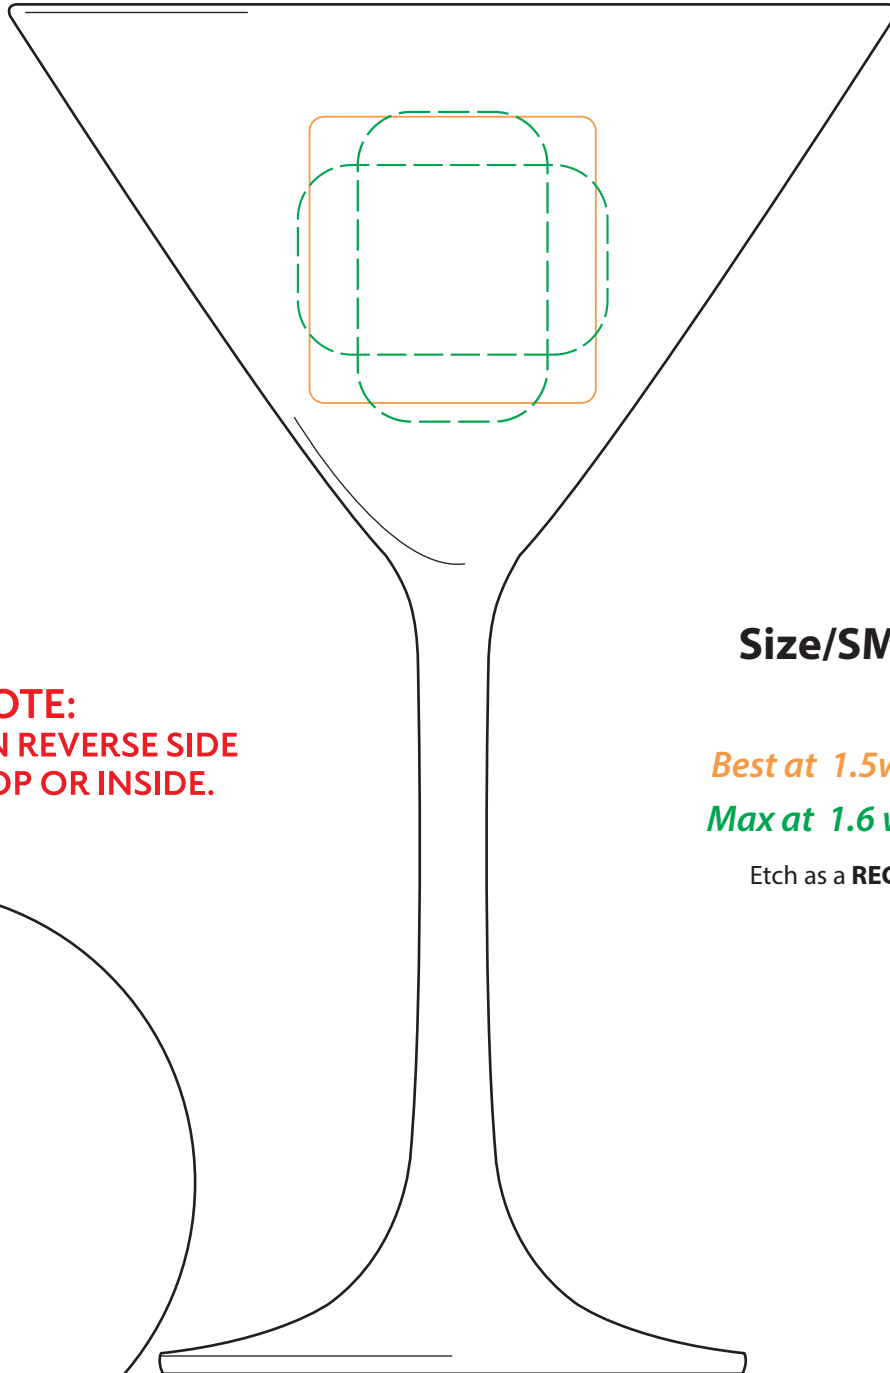

01-010 Selection Martini

LITE ETCH NOT AVAILABLE FOR THIS PIECE

01-010 Selection Martini ●
Qty: DEEP ETCH

01-010

PLEASE NOTE:
ARTWORK ETCHED ON REVERSE SIDE
TO BE READ FROM TOP OR INSIDE.

Size/SMALL

Best at 1.5w x 1.5h

Max at 1.6 w x 1.6h

Etch as a **REGULAR**