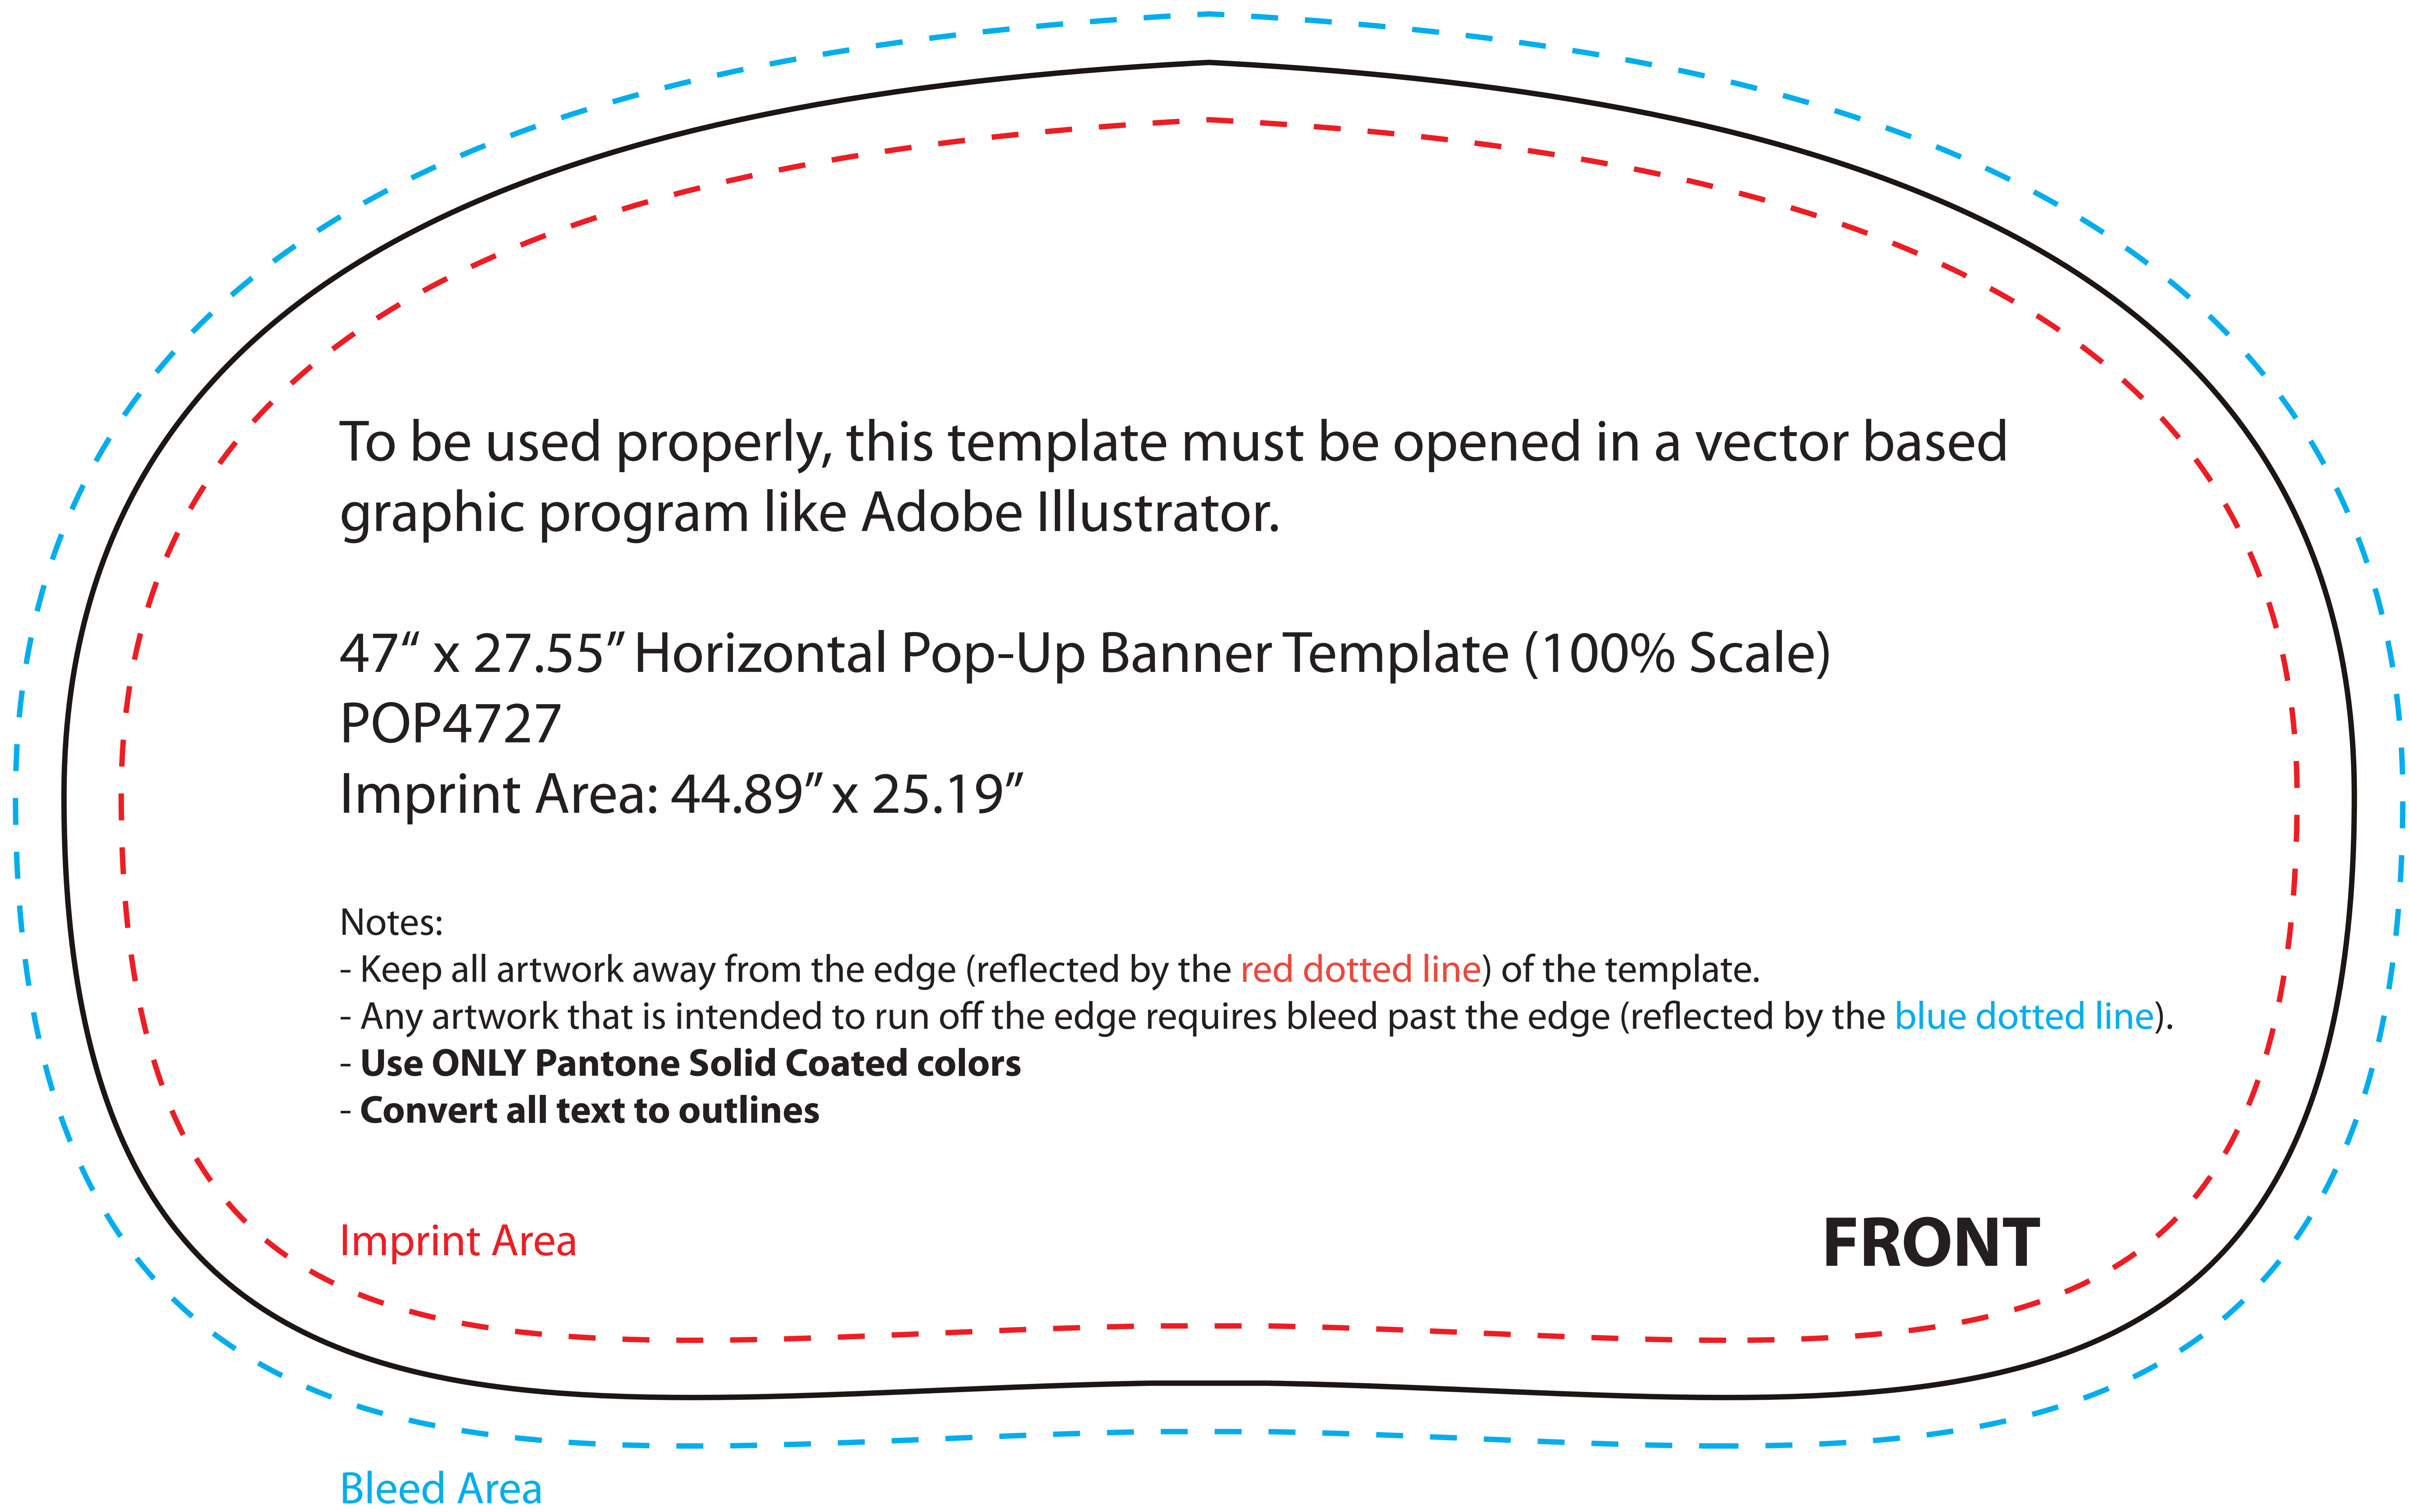

27.55"

To be used properly, this template must be opened in a vector based graphic program like Adobe Illustrator.

47" x 27.55" Horizontal Pop-Up Banner Template (100% Scale)

POP4727

Imprint Area: 44.89" x 25.19"

Notes:

- Keep all artwork away from the edge (reflected by the red dotted line) of the template.
- Any artwork that is intended to run off the edge requires bleed past the edge (reflected by the blue dotted line).
- **Use ONLY Pantone Solid Coated colors**
- **Convert all text to outlines**

Imprint Area

**FRONT**

Bleed Area

47"

**BACK**