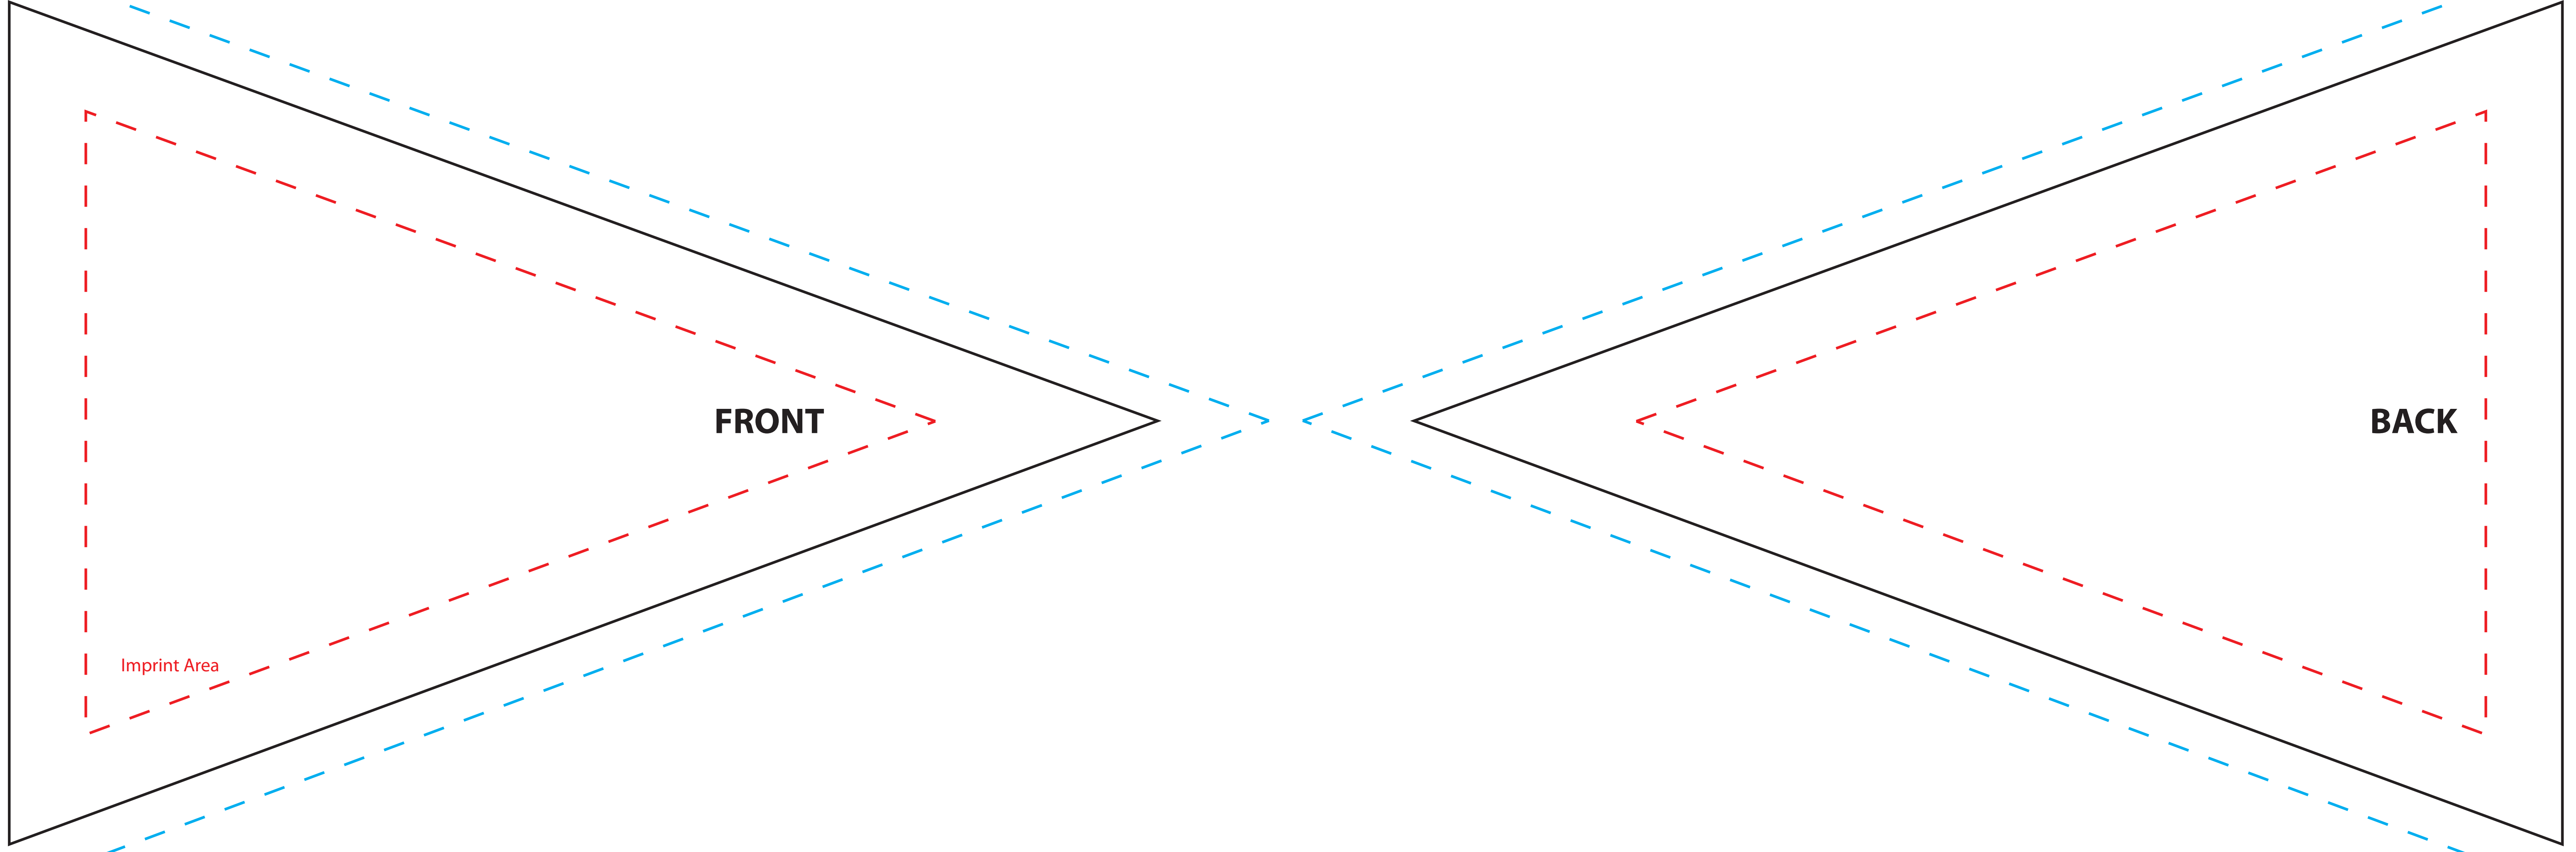

To be used properly,
this template must be
opened in a vector
based graphic
program like Adobe
Illustrator.

11.5" x 15" Pennant
Car Flag Template
(100% Scale)
CCPP-115D
Imprint Area: 8" x 11"

- Notes:
- Keep all artwork away from the edge (reflected by the red dotted line) of the template.
 - Any artwork that is intended to run off the edge requires bleed past the edge (reflected by the blue dotted line).
 - Use ONLY Pantone Solid Coated colors
 - Convert all text to outlines

Imprint Area

Bleed Area

FRONT

BACK