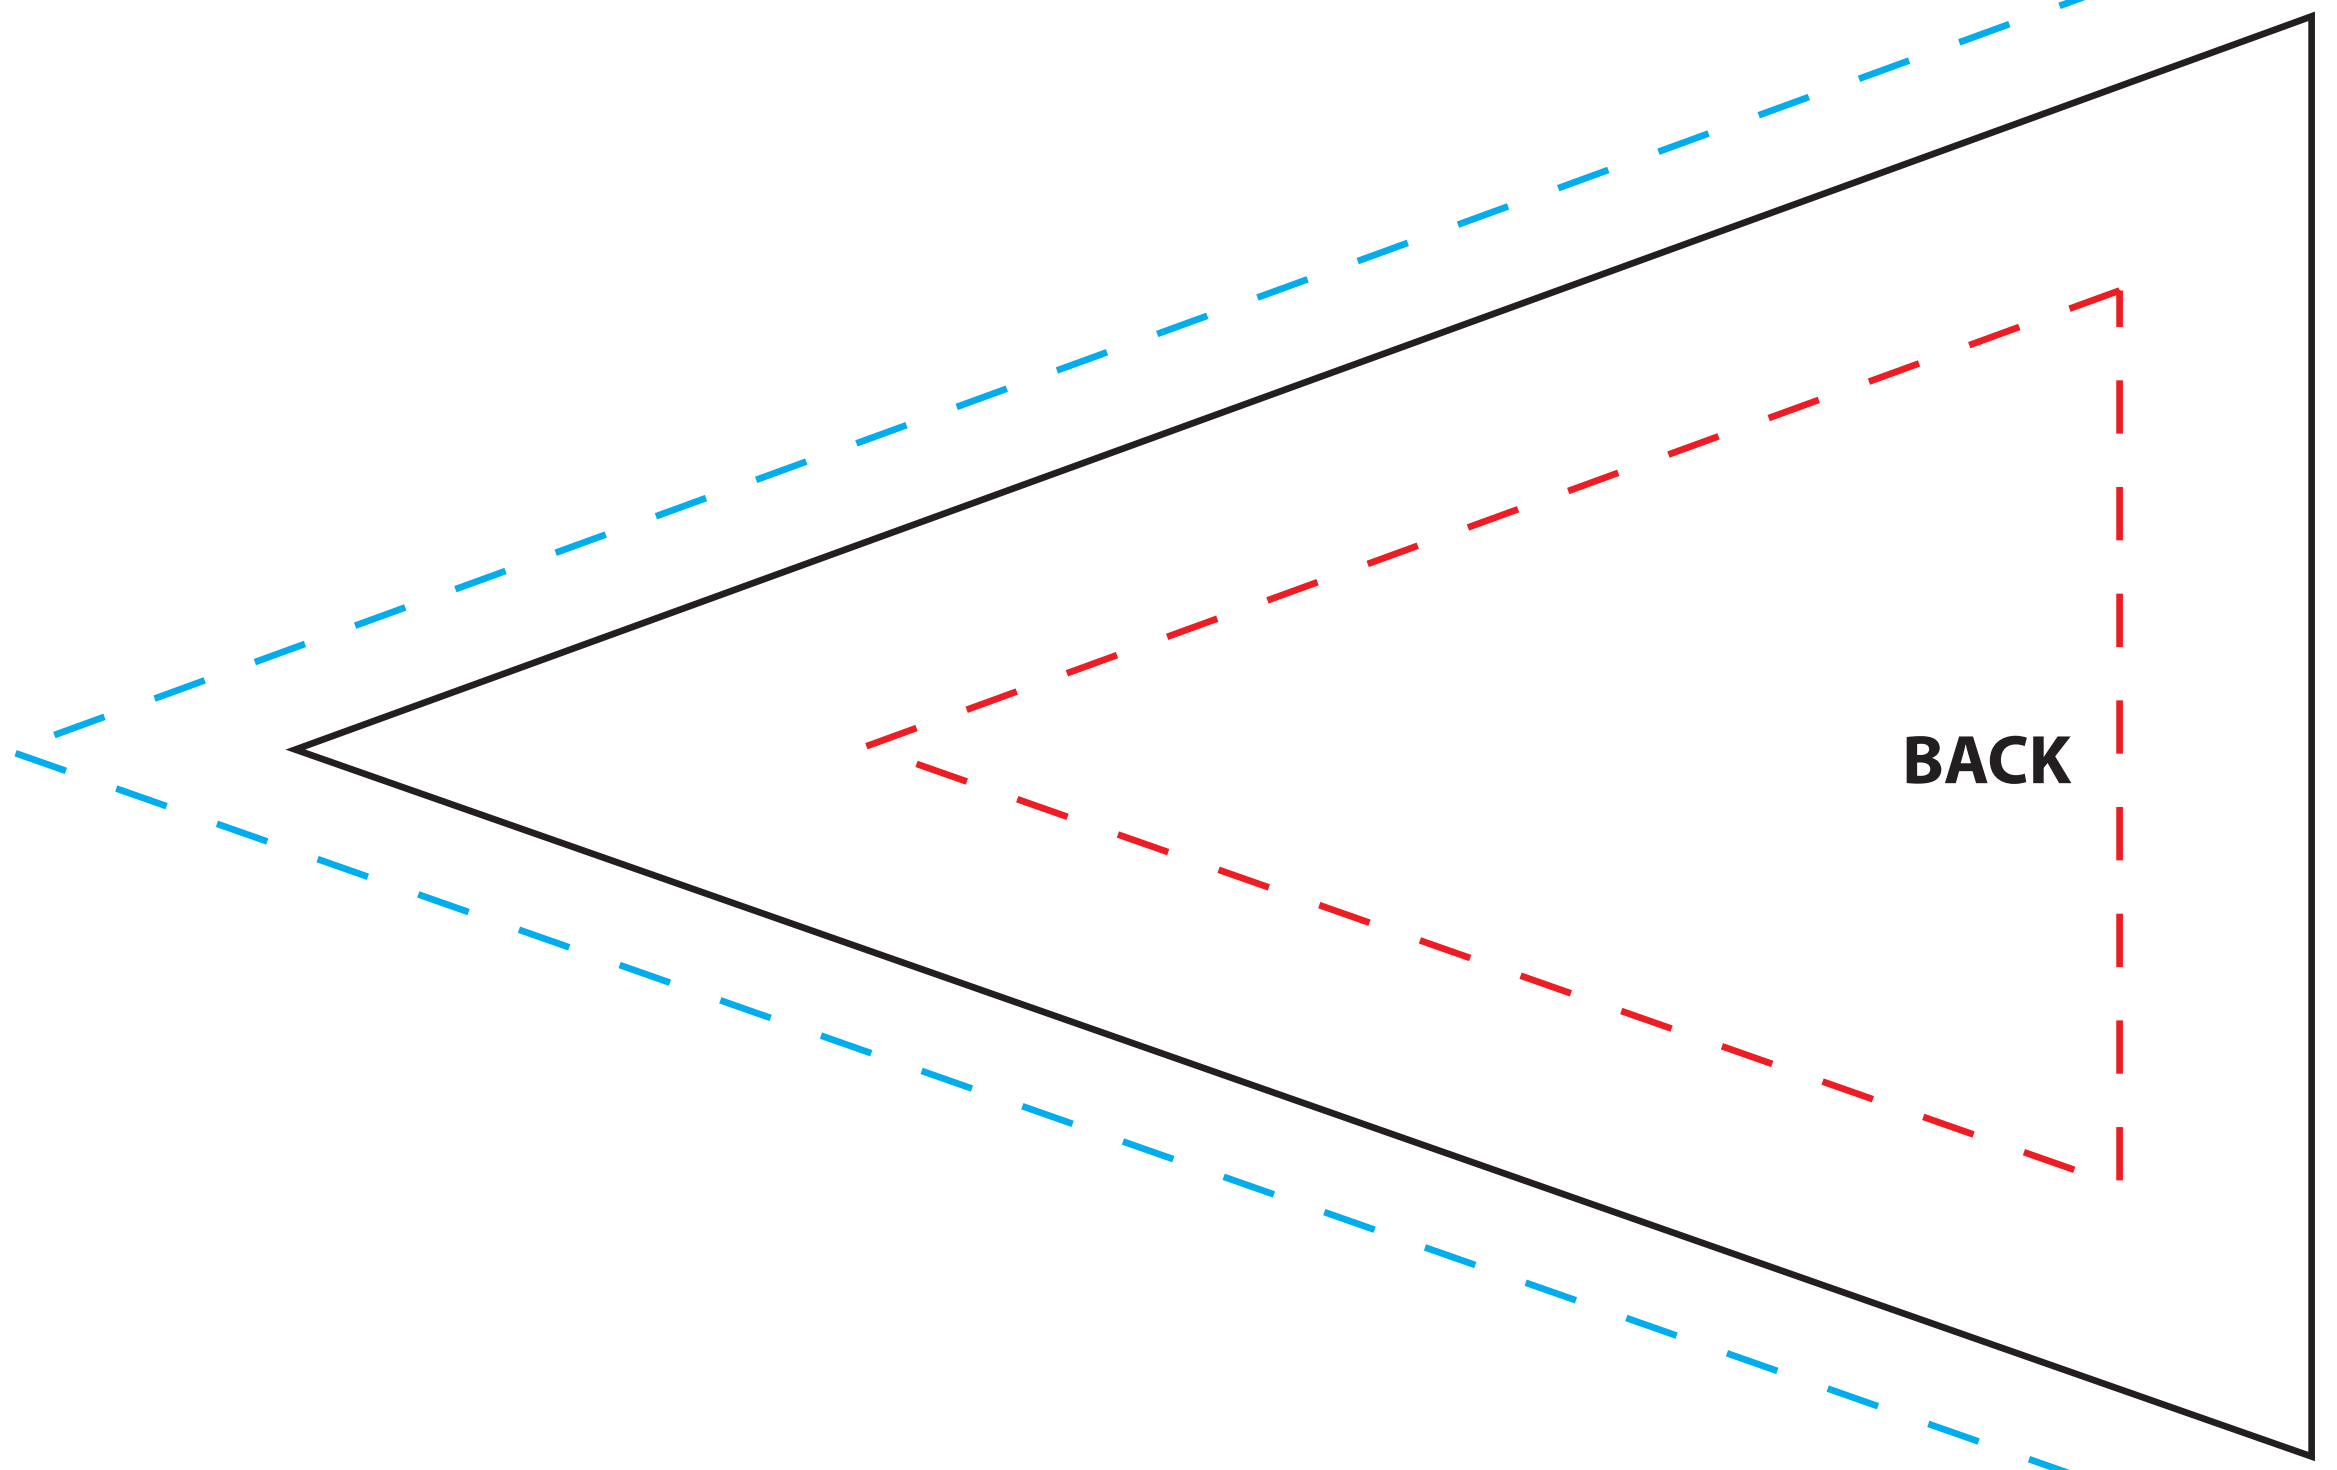

To be used properly, this template must be opened in a vector based graphic program like Adobe Illustrator.

7.5" x 10.5" Pennant Car Flag Template
(100% Scale)
CCPP-75D
Imprint Area: 4.5" x 6.5"

- Notes:
- Keep all artwork away from the edge (reflected by the red dotted line) of the template.
 - Any artwork that is intended to run off the edge requires bleed past the edge (reflected by the blue dotted line).
 - Use ONLY Pantone Solid Coated colors
 - Convert all text to outlines

Bleed Area