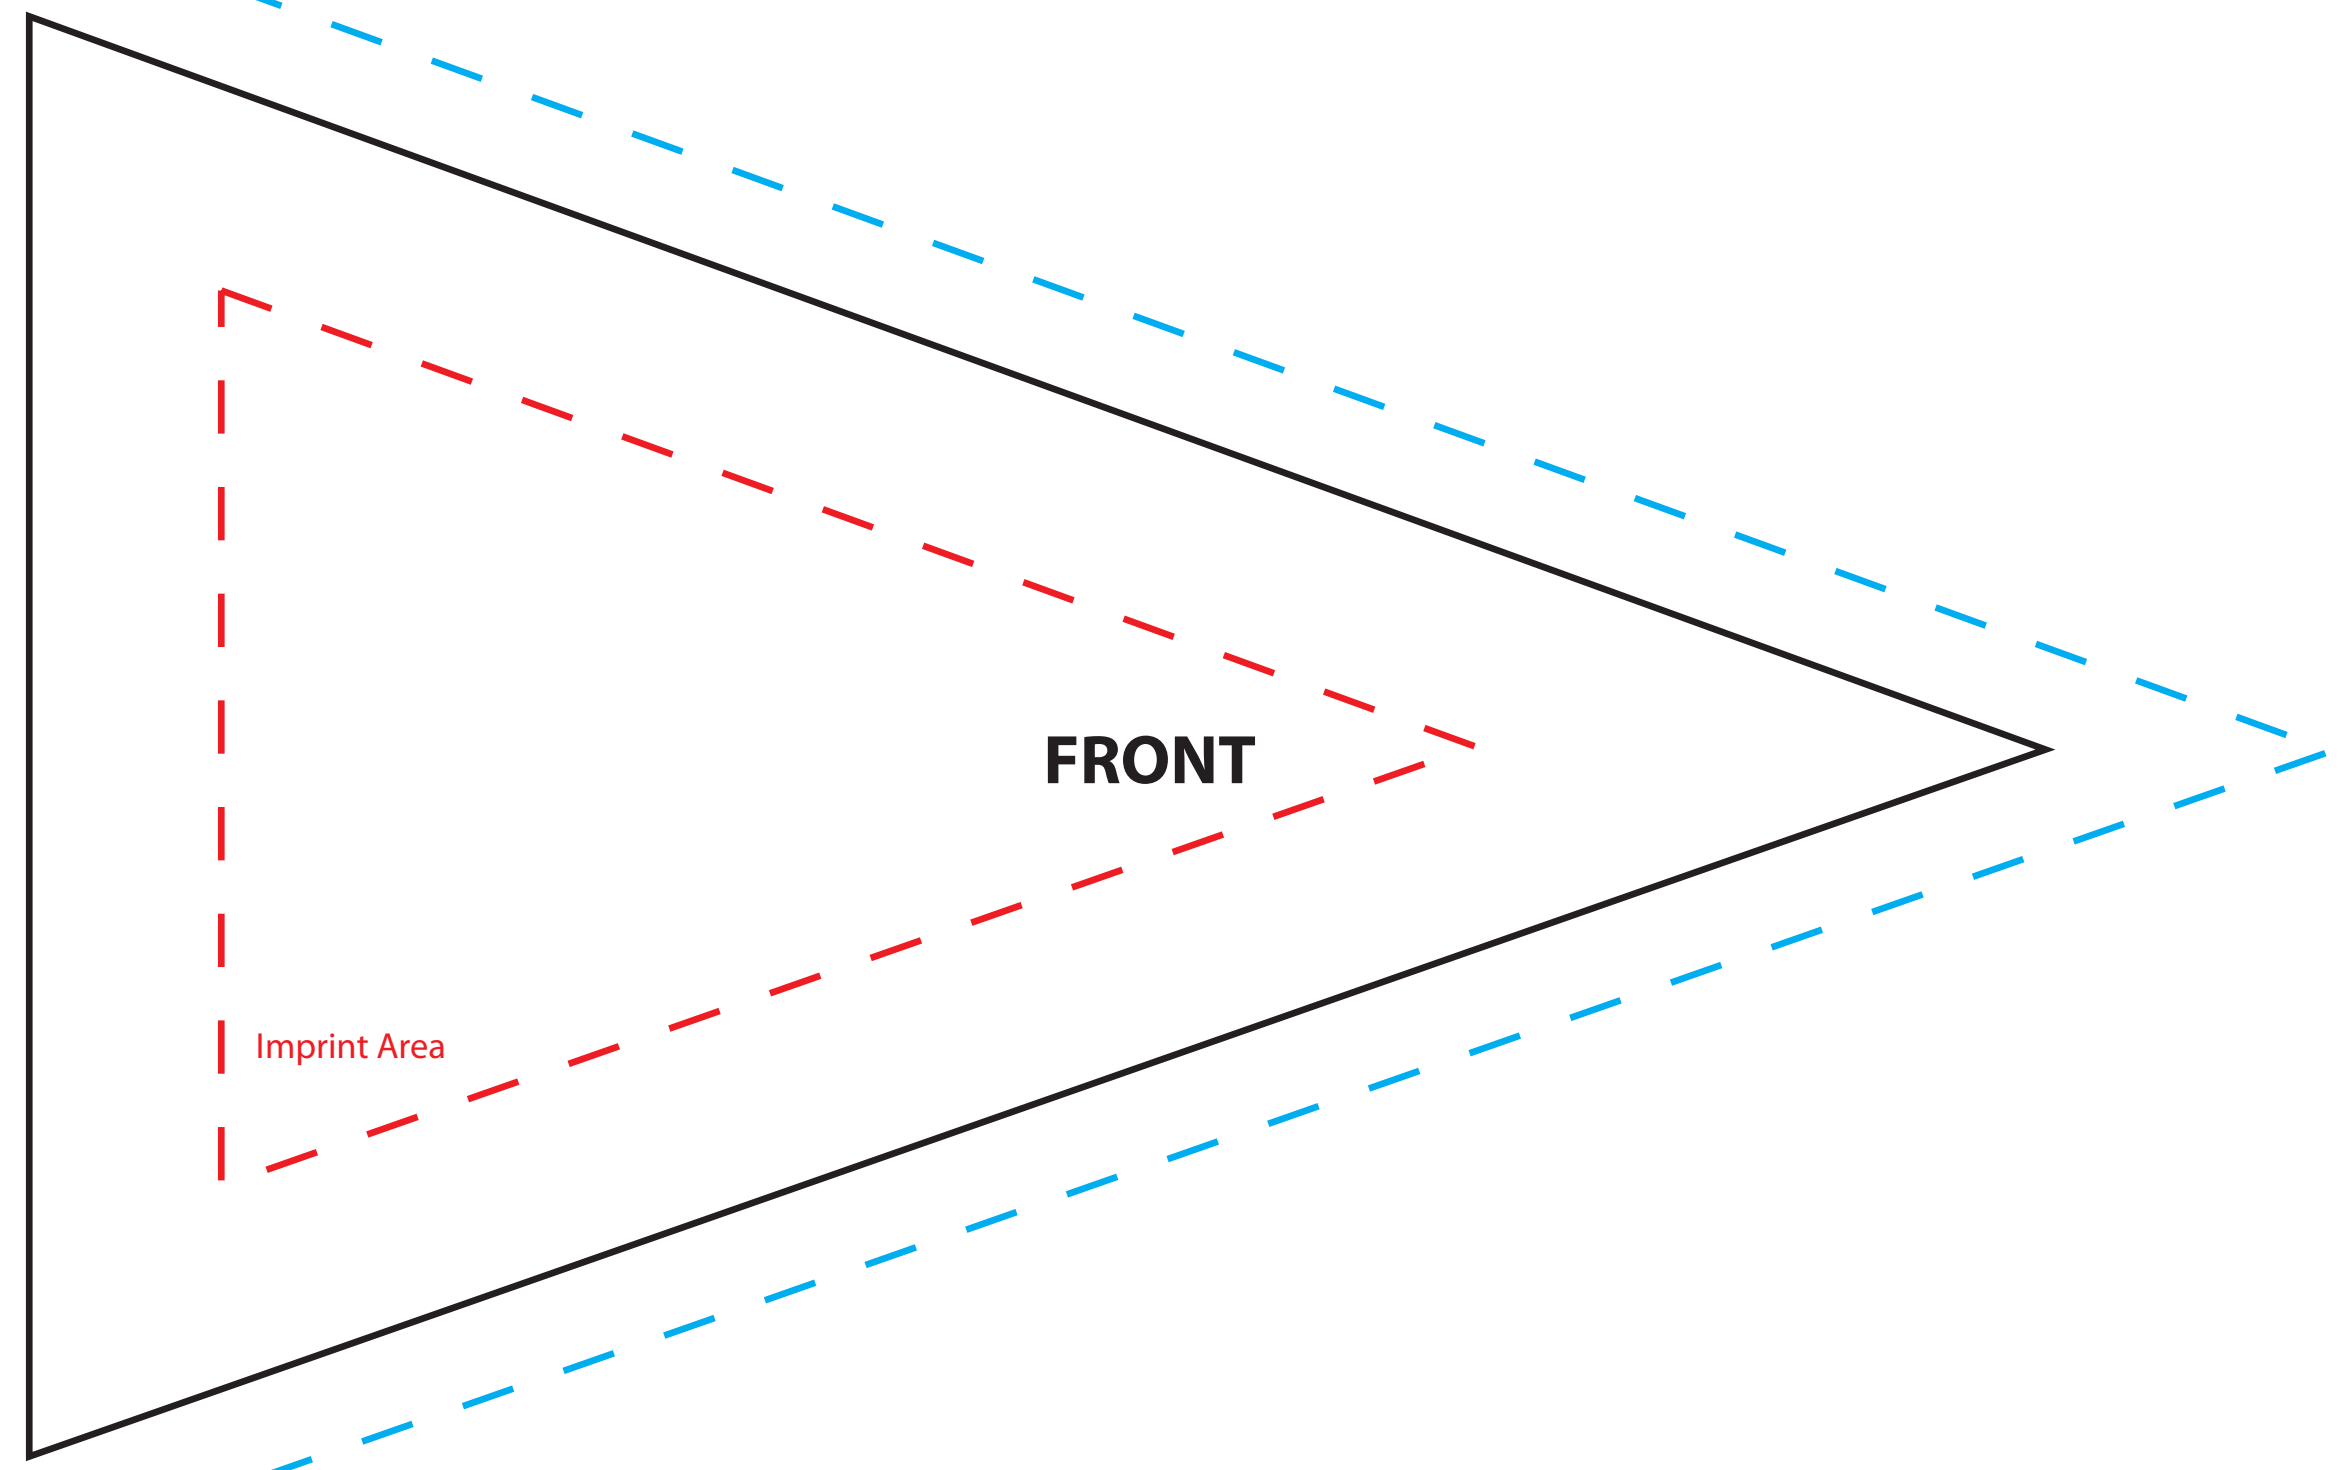

To be used properly, this template must be opened in a vector based graphic program like Adobe Illustrator.

7.5" x 10.5" Pennant Car Flag Template
(100% Scale)
CCPP-75D
Imprint Area: 4.5" x 6.5"

- Notes:
- Keep all artwork away from the edge (reflected by the red dotted line) of the template.
 - Any artwork that is intended to run off the edge requires bleed past the edge (reflected by the blue dotted line).
 - Use ONLY Pantone Solid Coated colors
 - Convert all text to outlines

Bleed Area