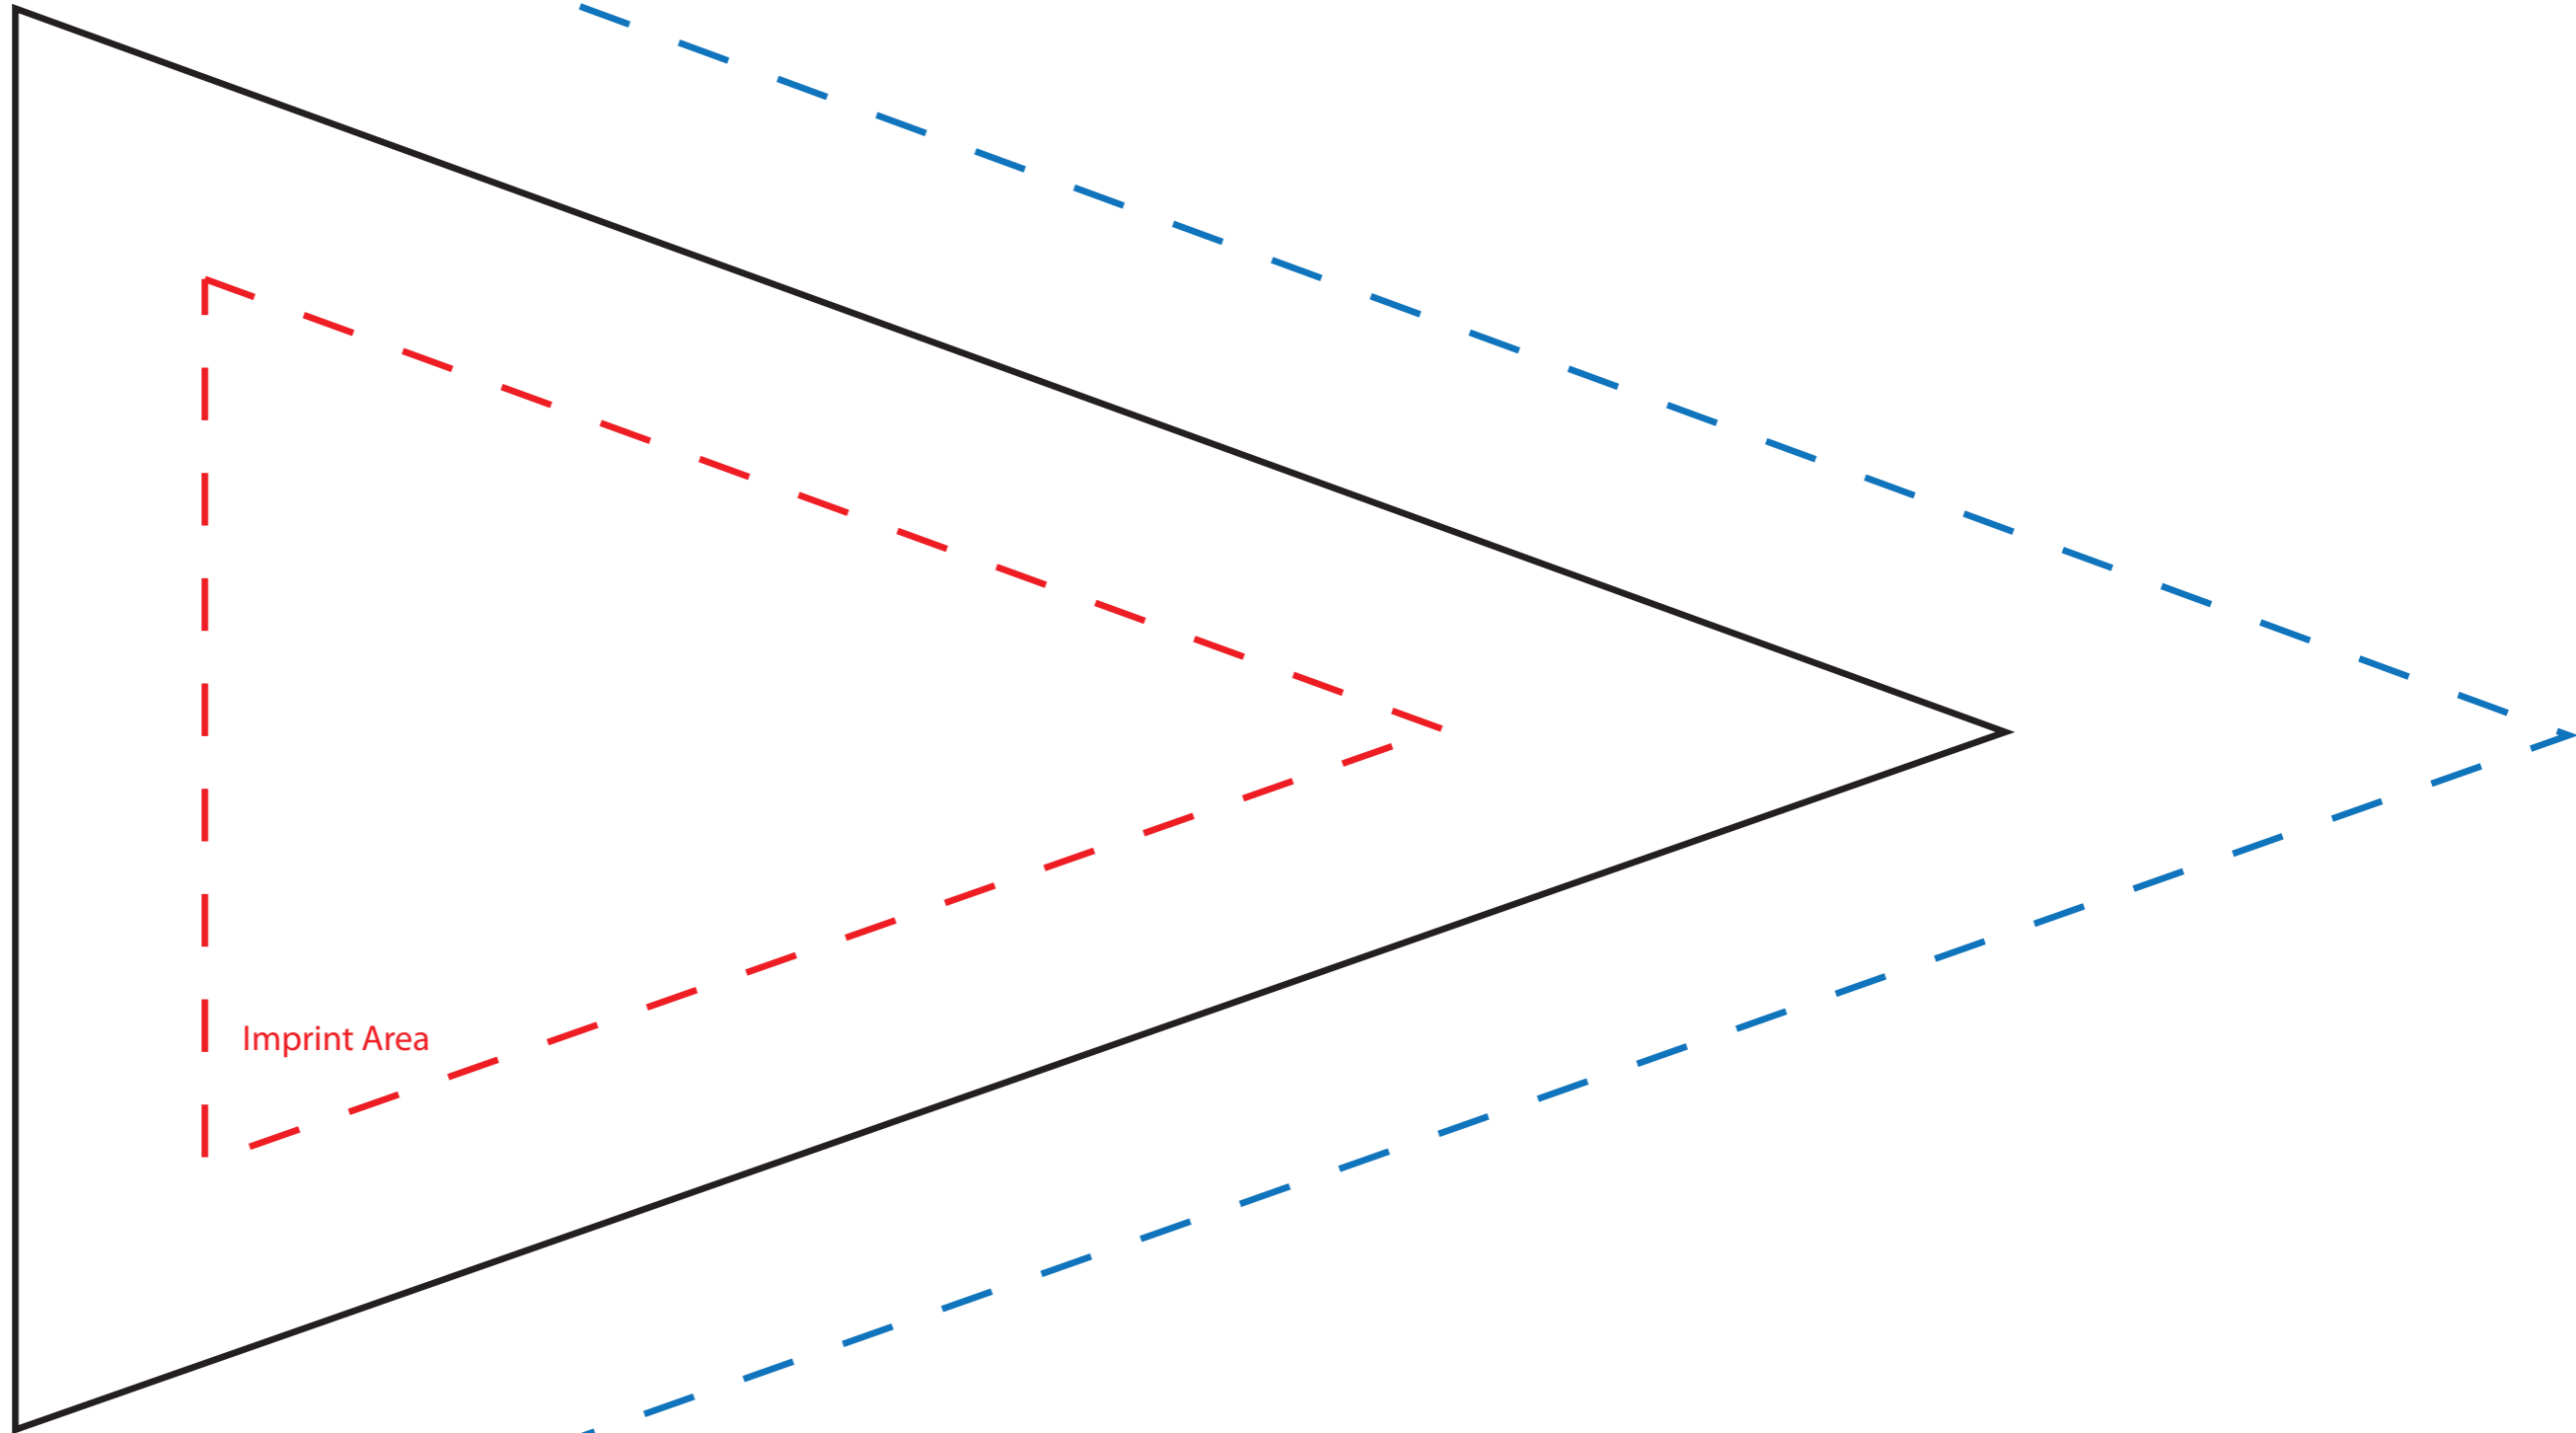

To be used properly, this template must be opened in a vector based graphic program like Adobe Illustrator.

7.5" x 10.5" Pennant
Car Flag Template
(100% Scale)
CCPP-75S
Imprint Area: 4.5" x 6.5"

Notes:

- Keep all artwork away from the edge (reflected by the **red dotted line**) of the template.
- Any artwork that is intended to run off the edge requires bleed past the edge (reflected by the **blue dotted line**).
- **Use ONLY Pantone Solid Coated colors**
- **Convert all text to outlines**

Imprint Area

Bleed Area