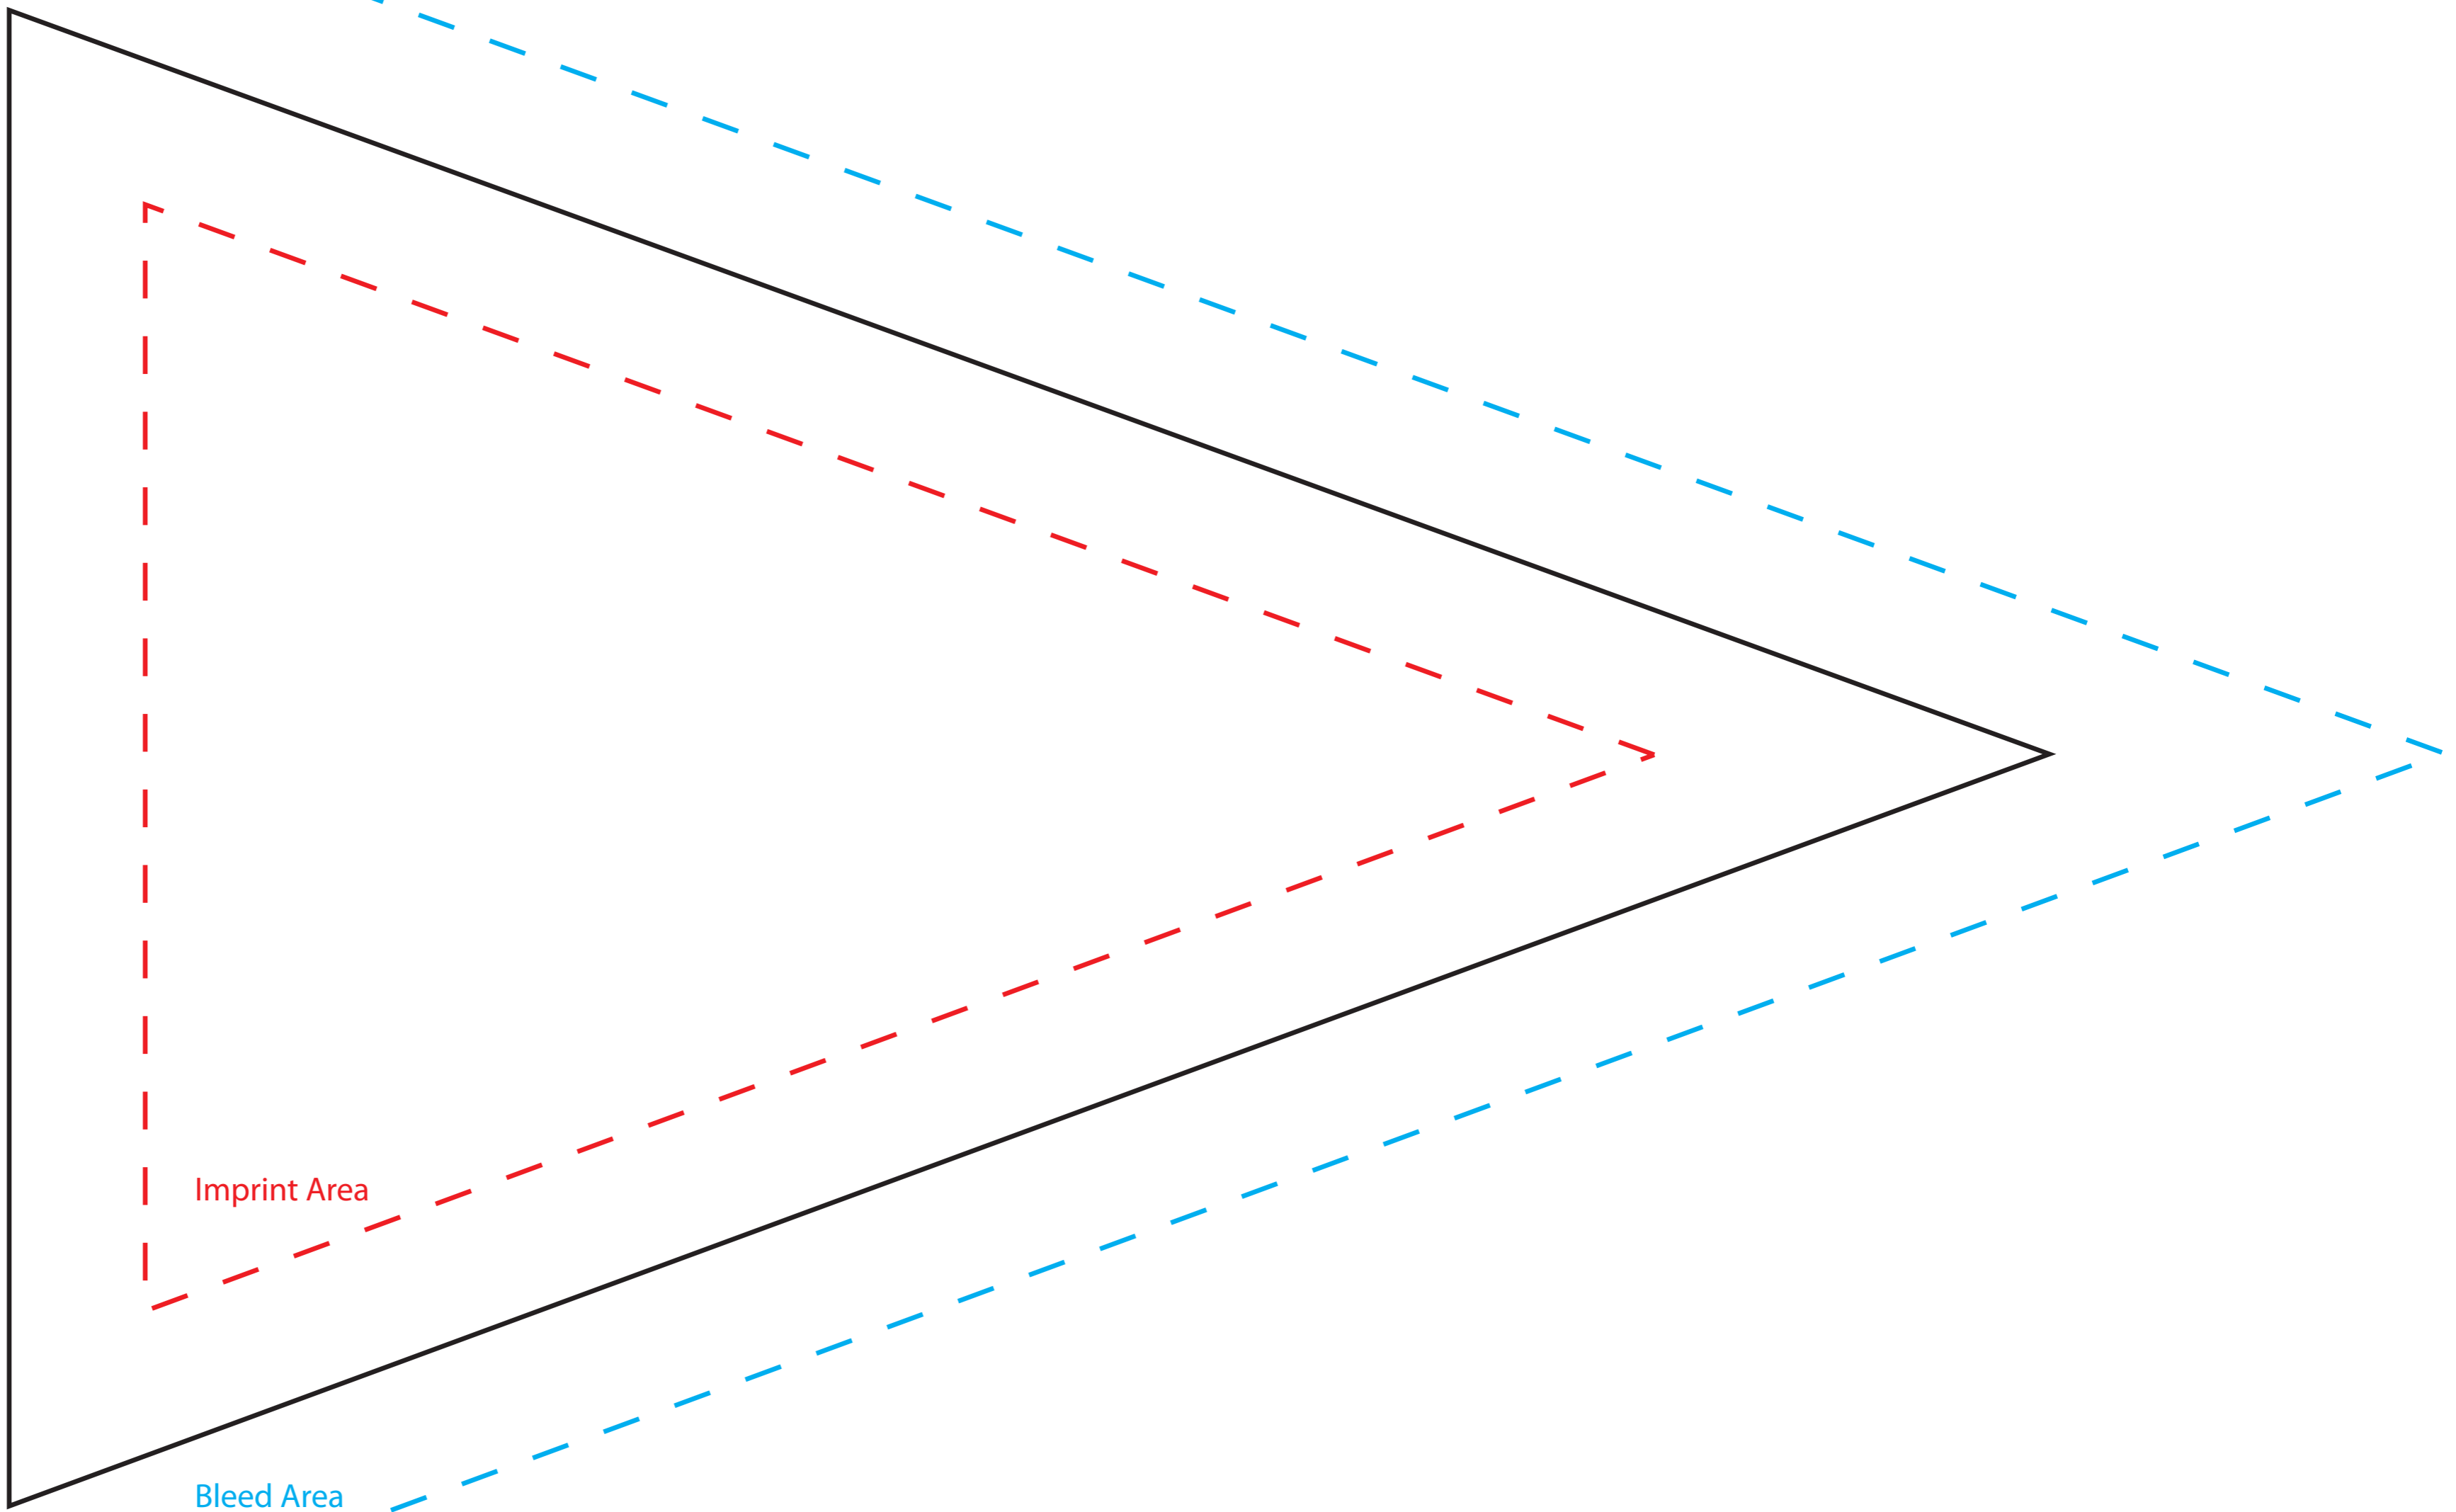

To be used properly,
this template must be
opened in a vector
based graphic
program like Adobe
Illustrator.

11.5" x 15" Pennant
Car Flag Template
(100% Scale)
CCPP-115S
Imprint Area: 8" x 11"

- Notes:
- Keep all artwork away from the edge (reflected by the **red dotted line**) of the template.
 - Any artwork that is intended to run off the edge requires bleed past the edge (reflected by the **blue dotted line**).
 - **Use ONLY Pantone Solid Coated colors**
 - **Convert all text to outlines**

Imprint Area

Bleed Area